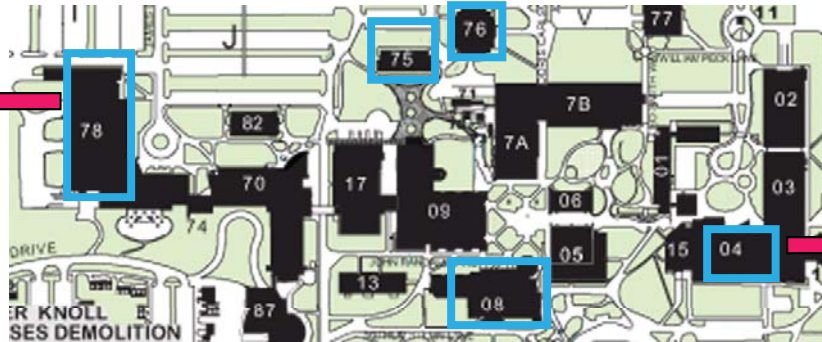

- \*Holograms **1275**
- \*Big Bang, Black Holes **2155**

**Building 78 Sessions:**

- \*Nanomaterials 1480
- AUGUST ONLY

Lunch at Gracies for Students

Lunch at SAU for Students

**Building 8 Sessions:**

- \*Mathematics & Statistics in the Real World: Polyhedras **3305**
- \*How to Clone a Dinosaur **A365**
- \*Enabling Discovery **2300 JULY ONLY**
- \*Sound/Hearing **3335 JULY ONLY**
- \*The Wonders of Chemistry **A335**
- \*Pre-Vet/Animal Science **1231 JULY ONLY**