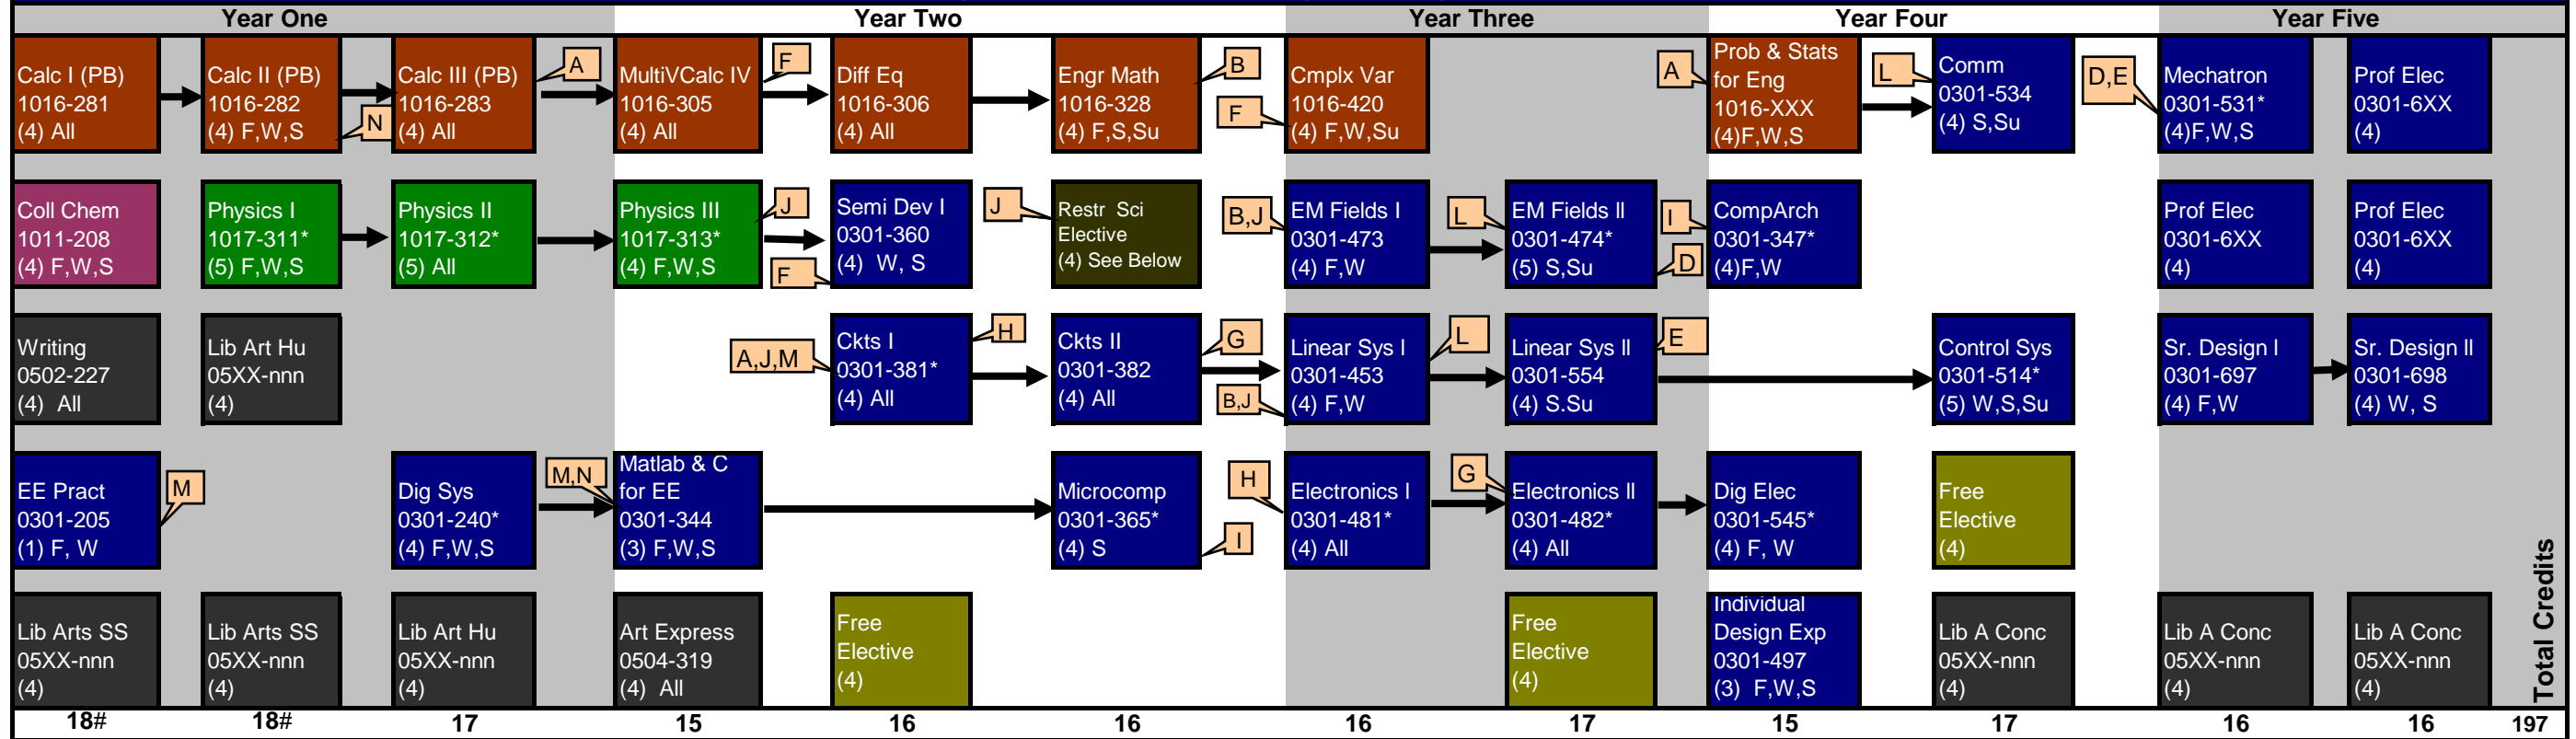

## 2009-2010 RIT BS Core Program in Electrical Engineering (EEEE) (Final Release VJA 6/30/2009)

Legend	Professional Electives:	Professional Electives from other departments can be taken with approval of Faculty Advisor.	Restricted Science Electives
<b>Math</b> <b>Physics</b> <b>Chemistry</b> <b>Liberal Arts</b> <b>Elect Engr</b> <b>Free Elect</b> <b>Comp Science</b> <b>Res Science</b>	<b>Biomedical</b> 0301-630 Biomed Instrumentation*(W) 0301-631 Biomedical Sensors and Transducers I* (W) 0301-632 Fund Electrophysiology*(S) 0301-633 Biomedical Signal Processing*  <b>Communications</b> 0301-677 Dig Filters & Signal Proc (F,Su) 0301-692 Communication Networks(W) 0301-693 Digital Data Communications(F)  <b>Control Systems</b> 0301-615 State Space Contol Sys(F,W) 0301-636 Biorobotics/Cybernetics 0301-647 Artificial Intelligence(W) 0301-685 Principles of Robotics*(F,W)  <b>Devices and Integrated Circuits</b> 0301-610 Analog Electronic Design*(F) 0301-612 Adv Semiconductor Dev (F) 0301-646 Power Electronics(S) 0301-650 Design of Digital Systems*(F,W) 0301-679 Analog Filter Design(F)	<b>Digital &amp; Computer Systems</b> 0301-650 Design of Digital Systems*(F,W) 0301-651 Physical Implementation of ICs(F,W) 0301-655 Microcomputer Software I(S)  <b>Electromagnetic Fields &amp; Optics</b> 0301-601 Modern Optics for Engineers (F) 0301-621 Microwave Engineering*(W)  <b>MEMs</b> 0301-686 MEM's Design (F) 0301-688 MEMS Systems Evaluation(S)  <b>Signal Processing</b> 0301-677 Dig Filters & Signal Proc (F,Su) 0301-679 Analog Filter Design(F)	1017-314 Modern Physics 0301-370 Nano-Science, Engr. & Tech(S)  <b>Cooperative Work Experience:</b> Five Coop quarters distributed as suggested  <b>PE Activities (2)</b>
Course Name Course # (Cr) Quarters- * Indicates lab included  <b>Prerequisites</b> Definitions  Course Prerequisites  Prerequisite 	<b>Liberal Arts Core</b> <b>24 Quarter Credits</b>  <b>Social Science Courses</b> Choose two courses, one from each of two different areas: 1) 0514-210 Intro to Psychology 2) 0511-211 Principles of Microeconomics 3) 0513-211 American Politics OR 0513-214 Intro to International Relations 4) 0515-210 Foundations of Sociology 5) 0510-210 Cultural Anthropology  <b>Liberal Arts Concentration</b> <b>12 Quarter Credits</b>	<b>Humanities Courses</b> Choose two courses, one from each of two different areas: 1) 0507-301 American History 0507-302 Modern European History 0507-305 Special Topics History 0507-306 Special Topics European History 2) 0505-213 Visual Arts 0505-214 Musical Arts 0505-215 Film Arts 0505-216 Theater Arts 3) 0509-210 Intro. To Philosophy 0509-211 Ethics 0509-213 Critical Thinking 0509-217 Ethics in the Info Age 4) 0504-210 Literary & Cultural Studies 0508-211 Science, Tech & Values 0508-212 Intro to Environmental Studies	
	# Credit hours include 1 additional credit for First Year Enrichment		