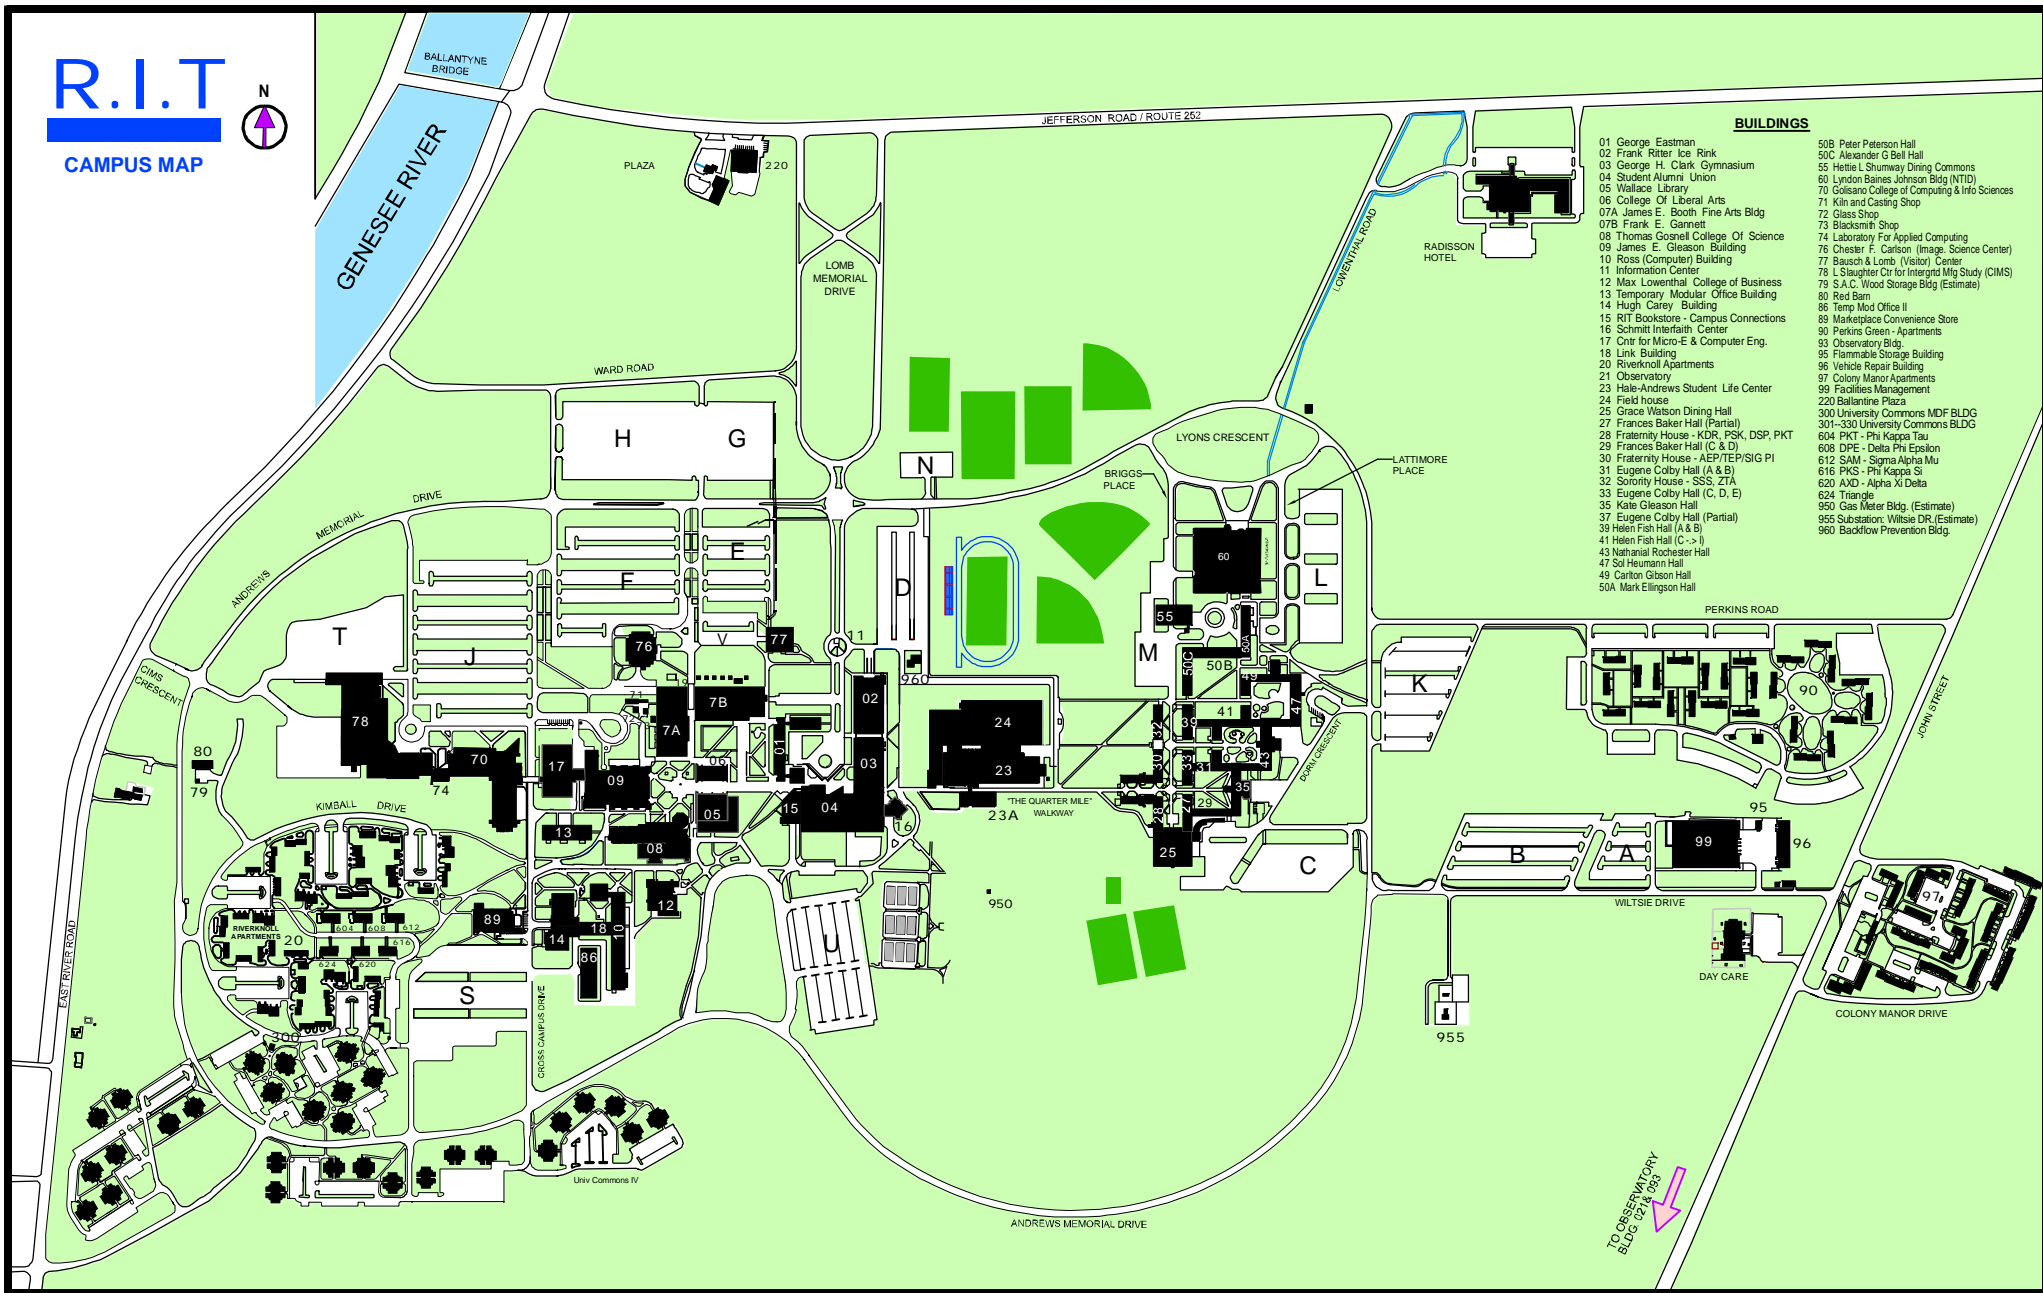

R.I.T.

CAMPUS MAP

BUILDINGS

TO OBSERVATORY
BLDG (27, 28, 29)