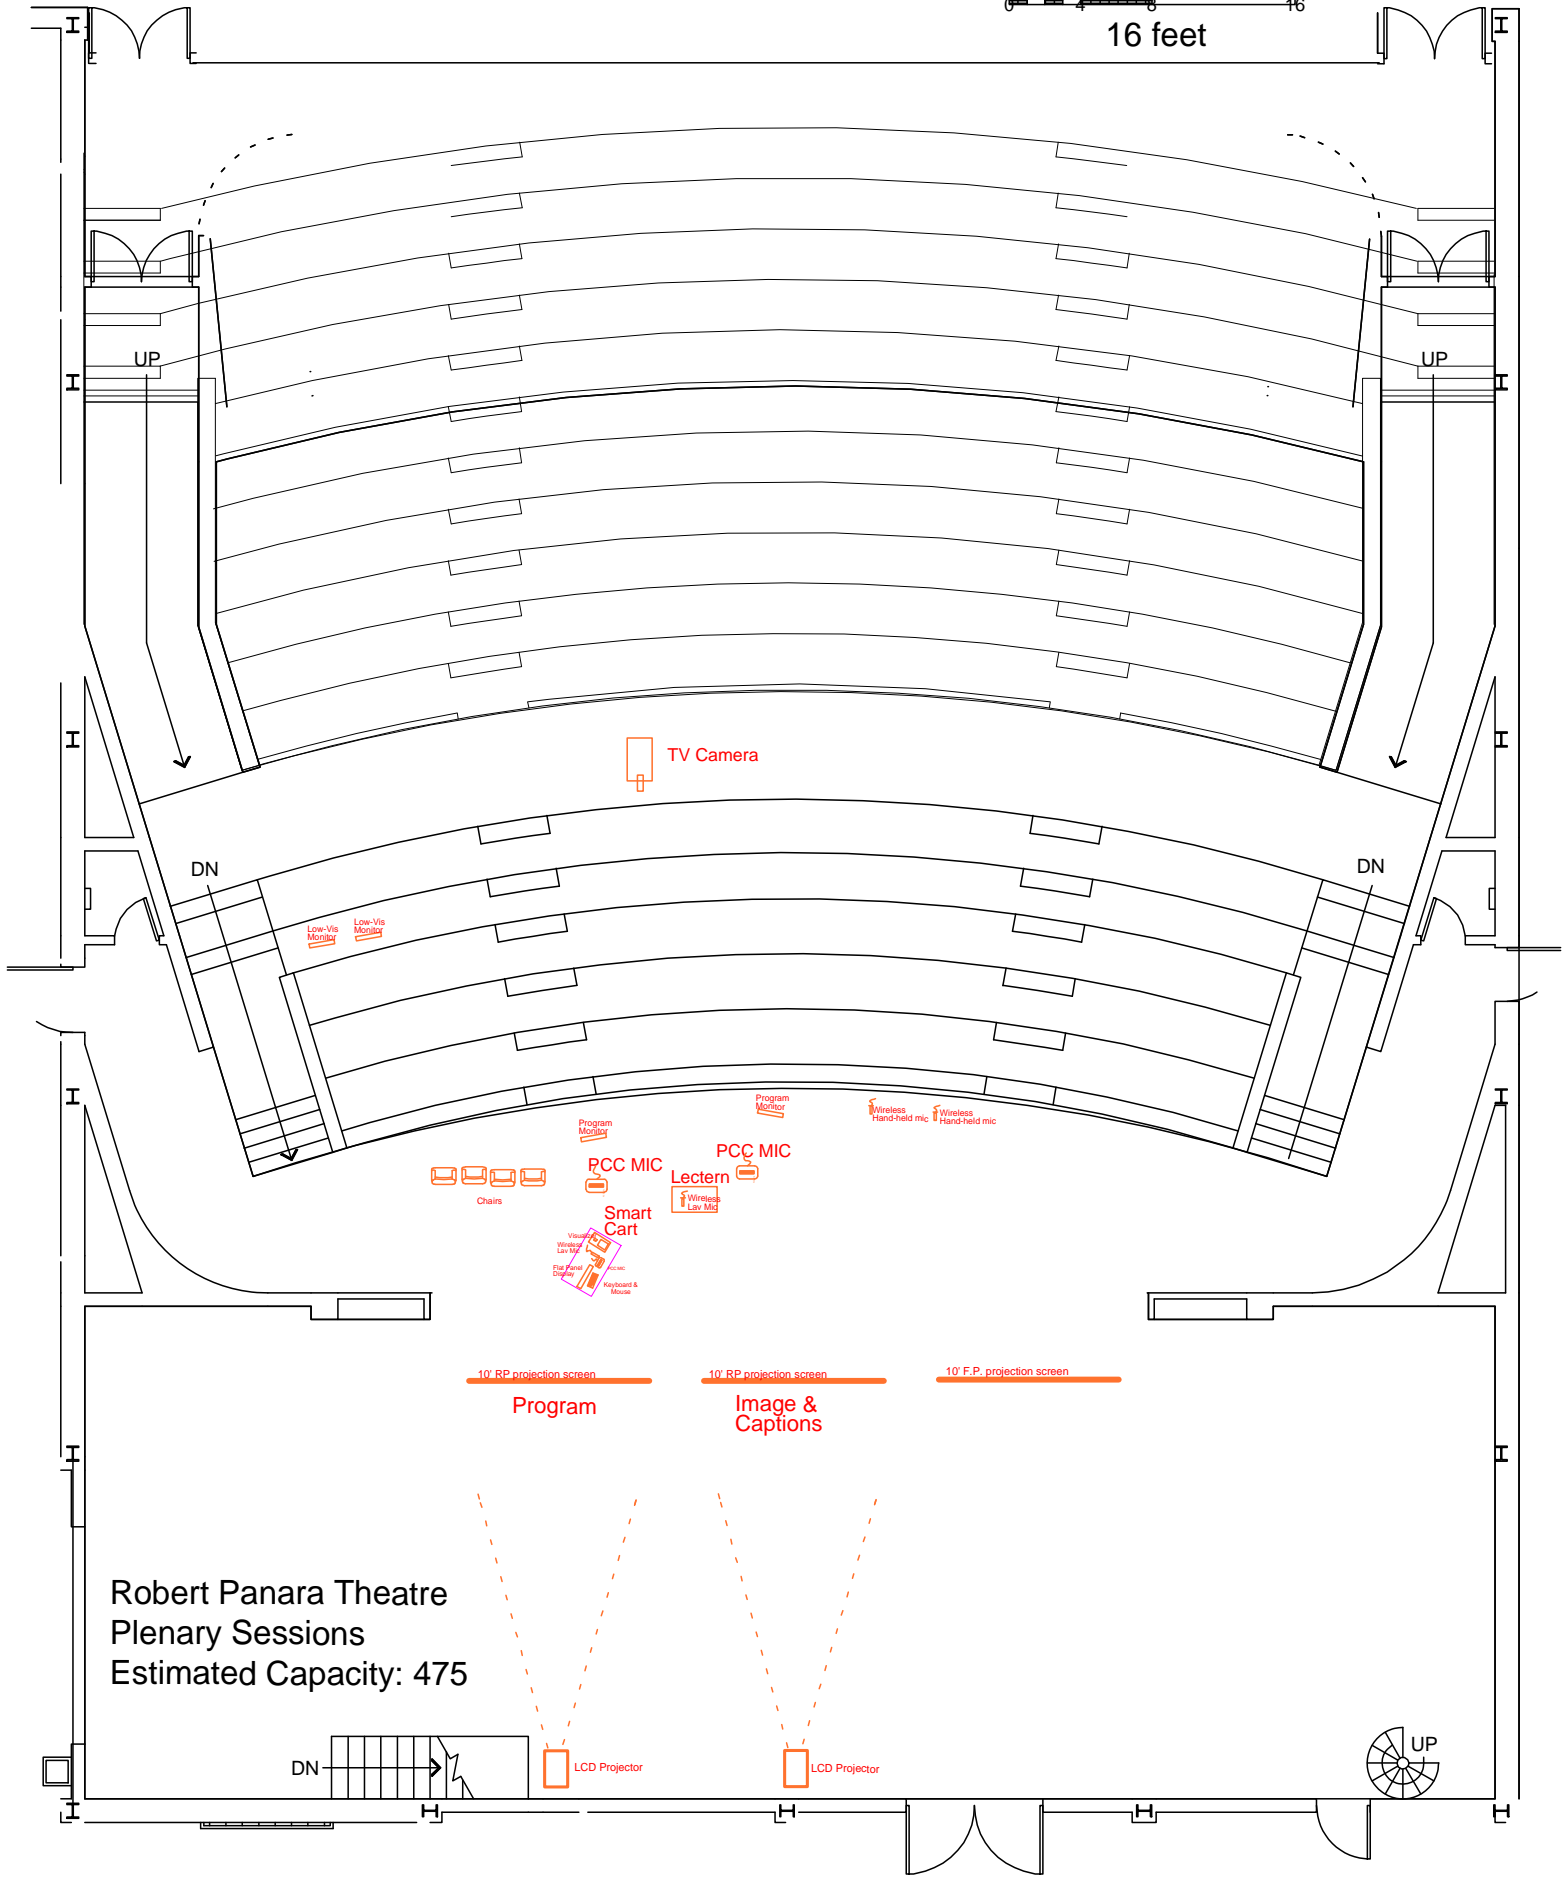

16 feet

TV Camera

Low-Vis Monitor

Low-Vis Monitor

Program Monitor

Program Monitor

Wireless Hand-held mic

Wireless Hand-held mic

Chairs

10' RP projection screen

10' RP projection screen

10' F.P. projection screen

Program

Image & Captions

Robert Panara Theatre
Plenary Sessions
Estimated Capacity: 475

DN