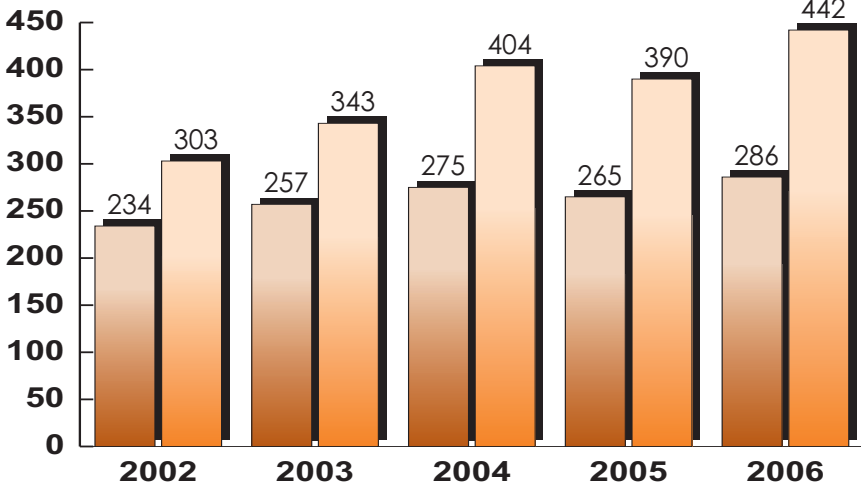

2006 by the Numbers

NUMBER OF PIs AND ACADEMIC PROPOSALS BY CALENDAR YEAR