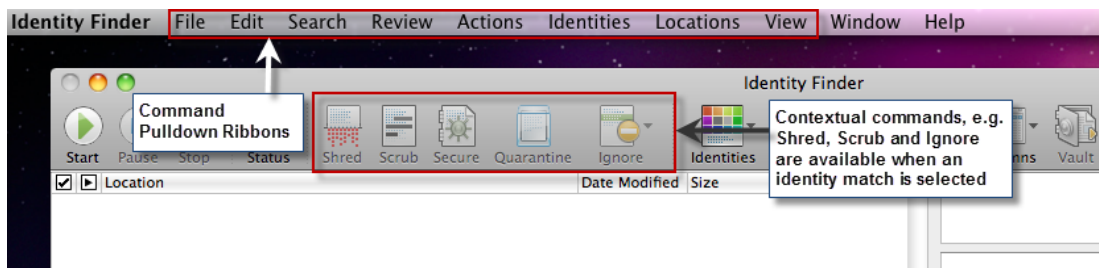

Identity Finder Quick Reference for Macintosh

Command Options:

Identity Matches Summary: lists all of the identity types found at the end of the scan and the specific number of each type.

To Shred:

To Scrub:

Ignoring Search Results

The **Ignore** action flags the selected file or identity match as a false positive. This action may be verified as a false positive by the Information Security Office.