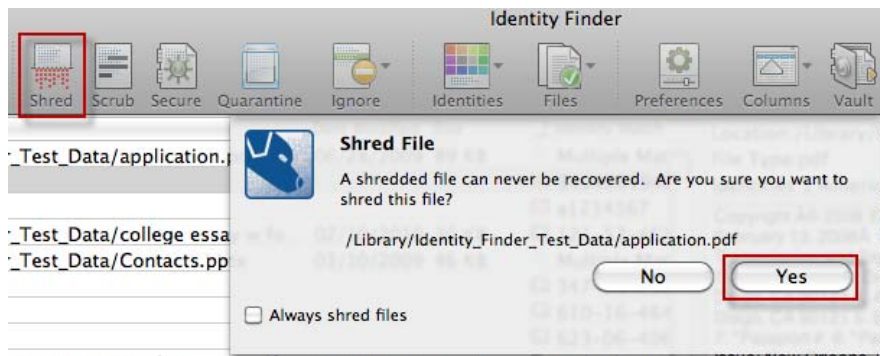

Identity Finder Quick Reference for Macintosh

Command Options:

Identity Matches Summary: lists all of the identity types found at the end of the scan and the specific number of each type.

To Shred:

To Scrub:

Ignoring Search Results

The **Ignore** action flags the selected file or identity match as a false positive. This action may be verified as a false positive by the Information Security Office.