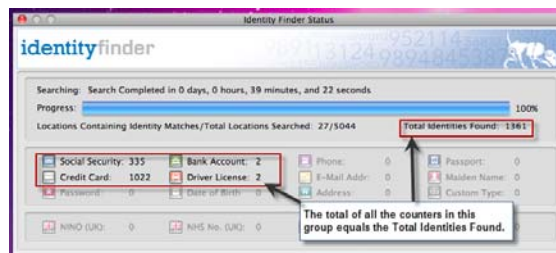

Identity Finder Quick Reference for Macintosh

Command Options:

Identity Matches Summary: lists all of the identity types found at the end of the scan and the specific number of each type.

To Shred:

To Scrub:

Ignoring Search Results

The **Ignore** action flags the selected file or identity match as a false positive. This action may be verified as a false positive by the Information Security Office.