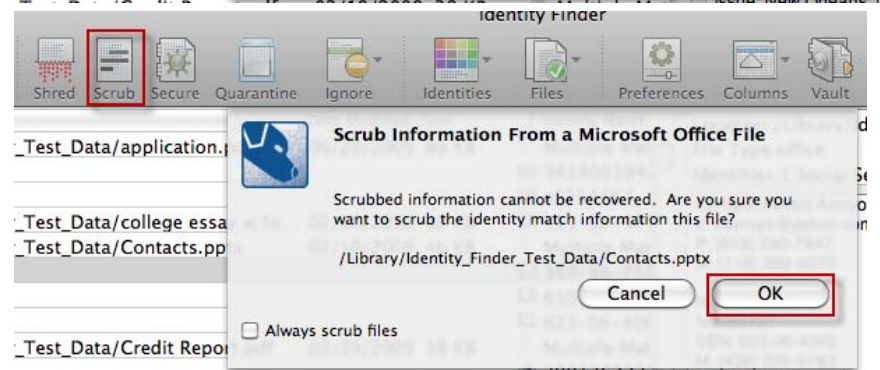

Identity Finder Quick Reference for Macintosh

Command Options:

Identity Matches Summary: lists all of the identity types found at the end of the scan and the specific number of each type.

To Shred:

To Scrub:

Ignoring Search Results

The **Ignore** action flags the selected file or identity match as a false positive. This action may be verified as a false positive by the Information Security Office.