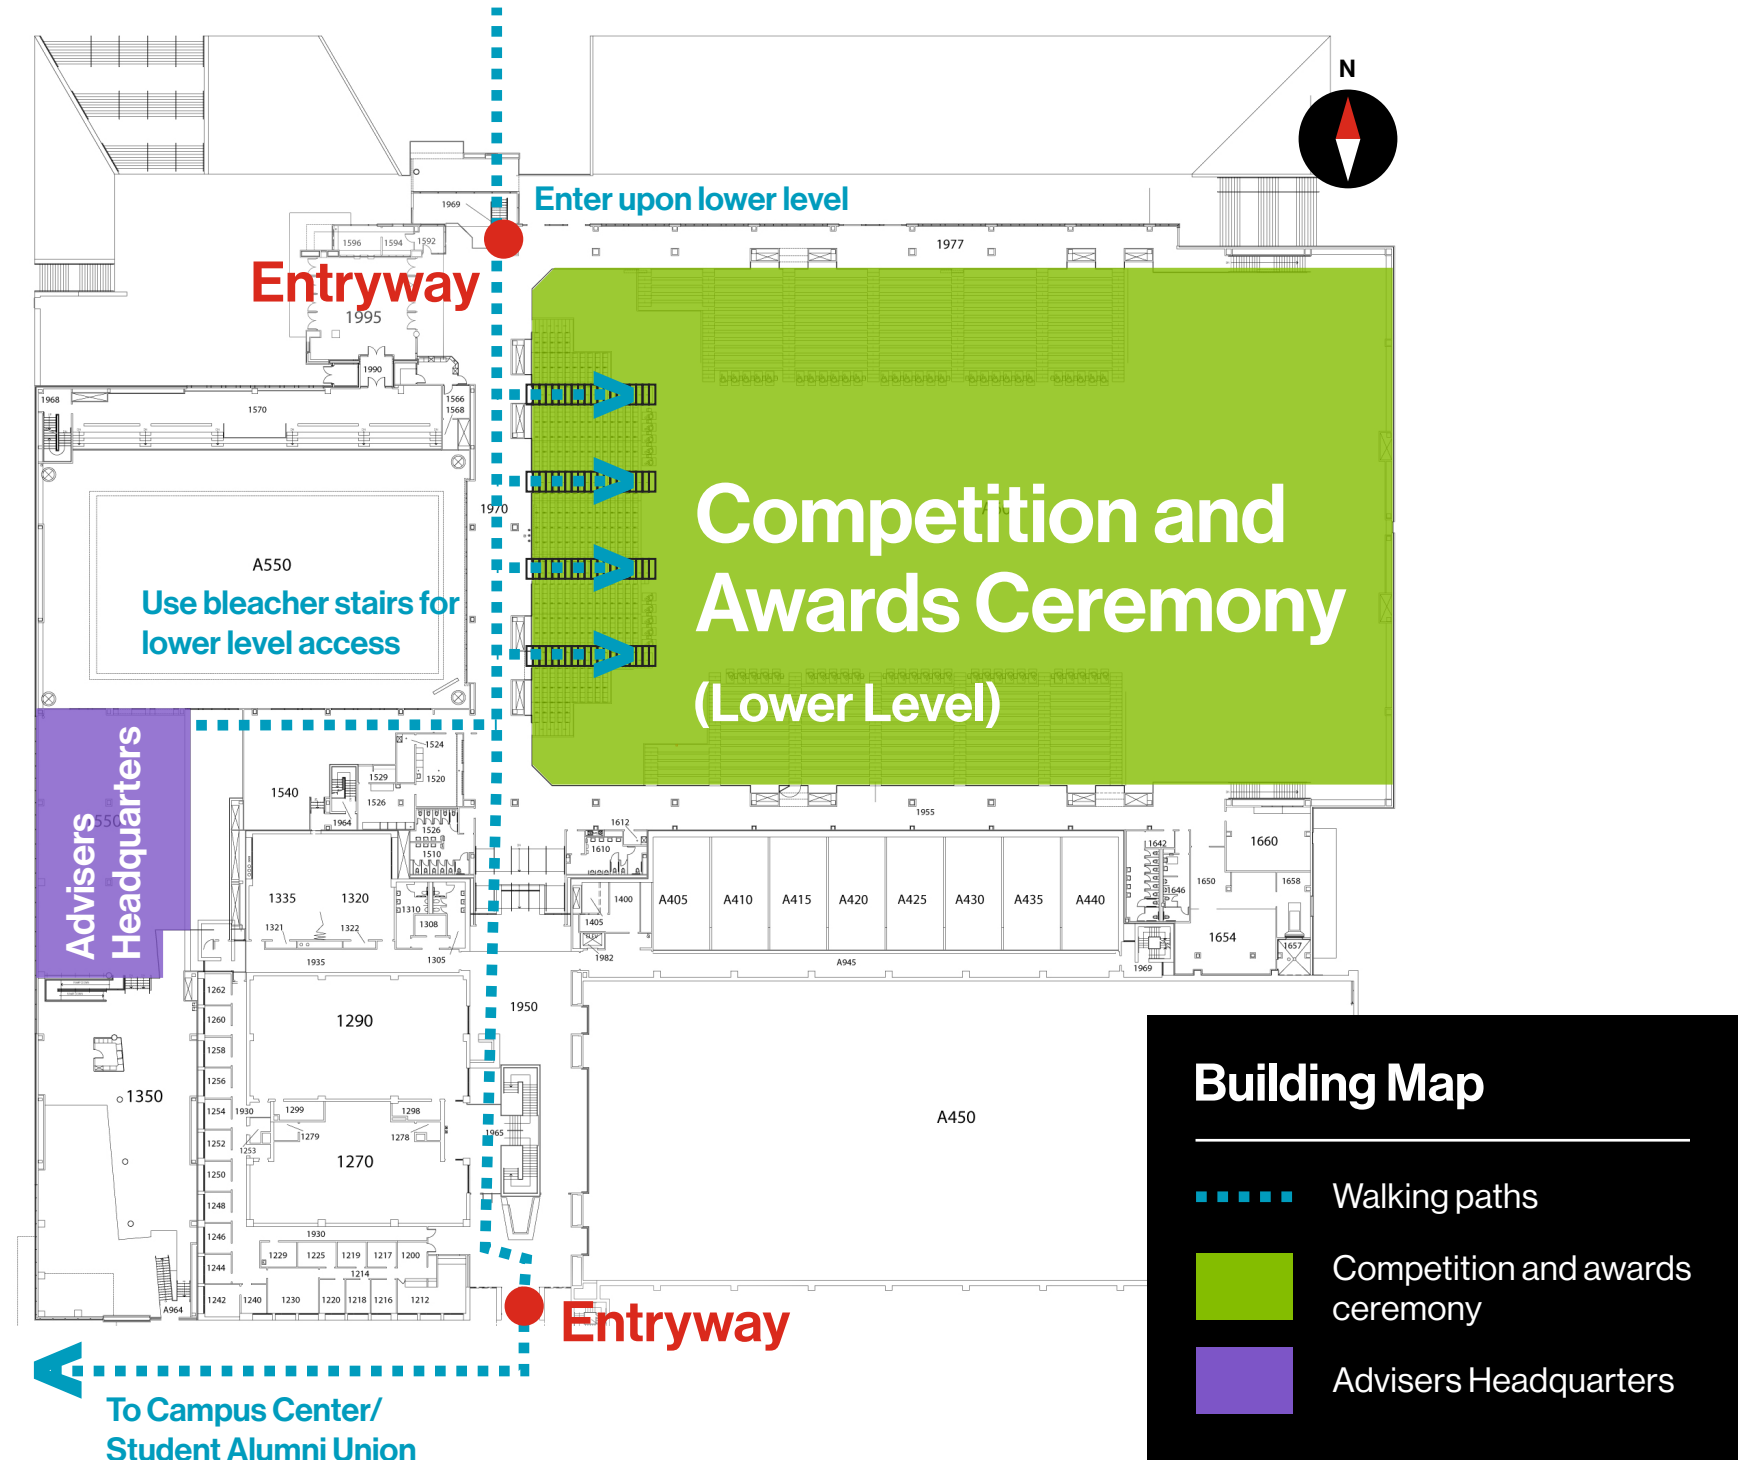

Bus drop off & pick up

The "Quarter Mile" Walkway

Lunch & Workshops: Student Alumni Union & Campus Center

John Street

Campus Map

- Bus line
- Driving paths
- Parking lots
- Walking paths
- Buildings

Andrews Memorial Dr.

RIT | Saunders College of Business

WELCOMES

DECA Regional Competition

rit.edu/business/deca-10

Building Map:

Upper level,
Gordon Field House

RIT Saunders College of Business

WELCOMES

DECA Regional Competition

rit.edu/business/deca-10

Building Map:

Lower level,
Gordon Field House

Building Map

- Awards ceremony
- Competition site
- Stage
- Walking paths
- Waiting area
- Competition area

RIT | Saunders College of
Business

	Educational presentations		Women's restroom
	Brick City Café Lunch		Men's restroom
	Break Zone		Walking paths