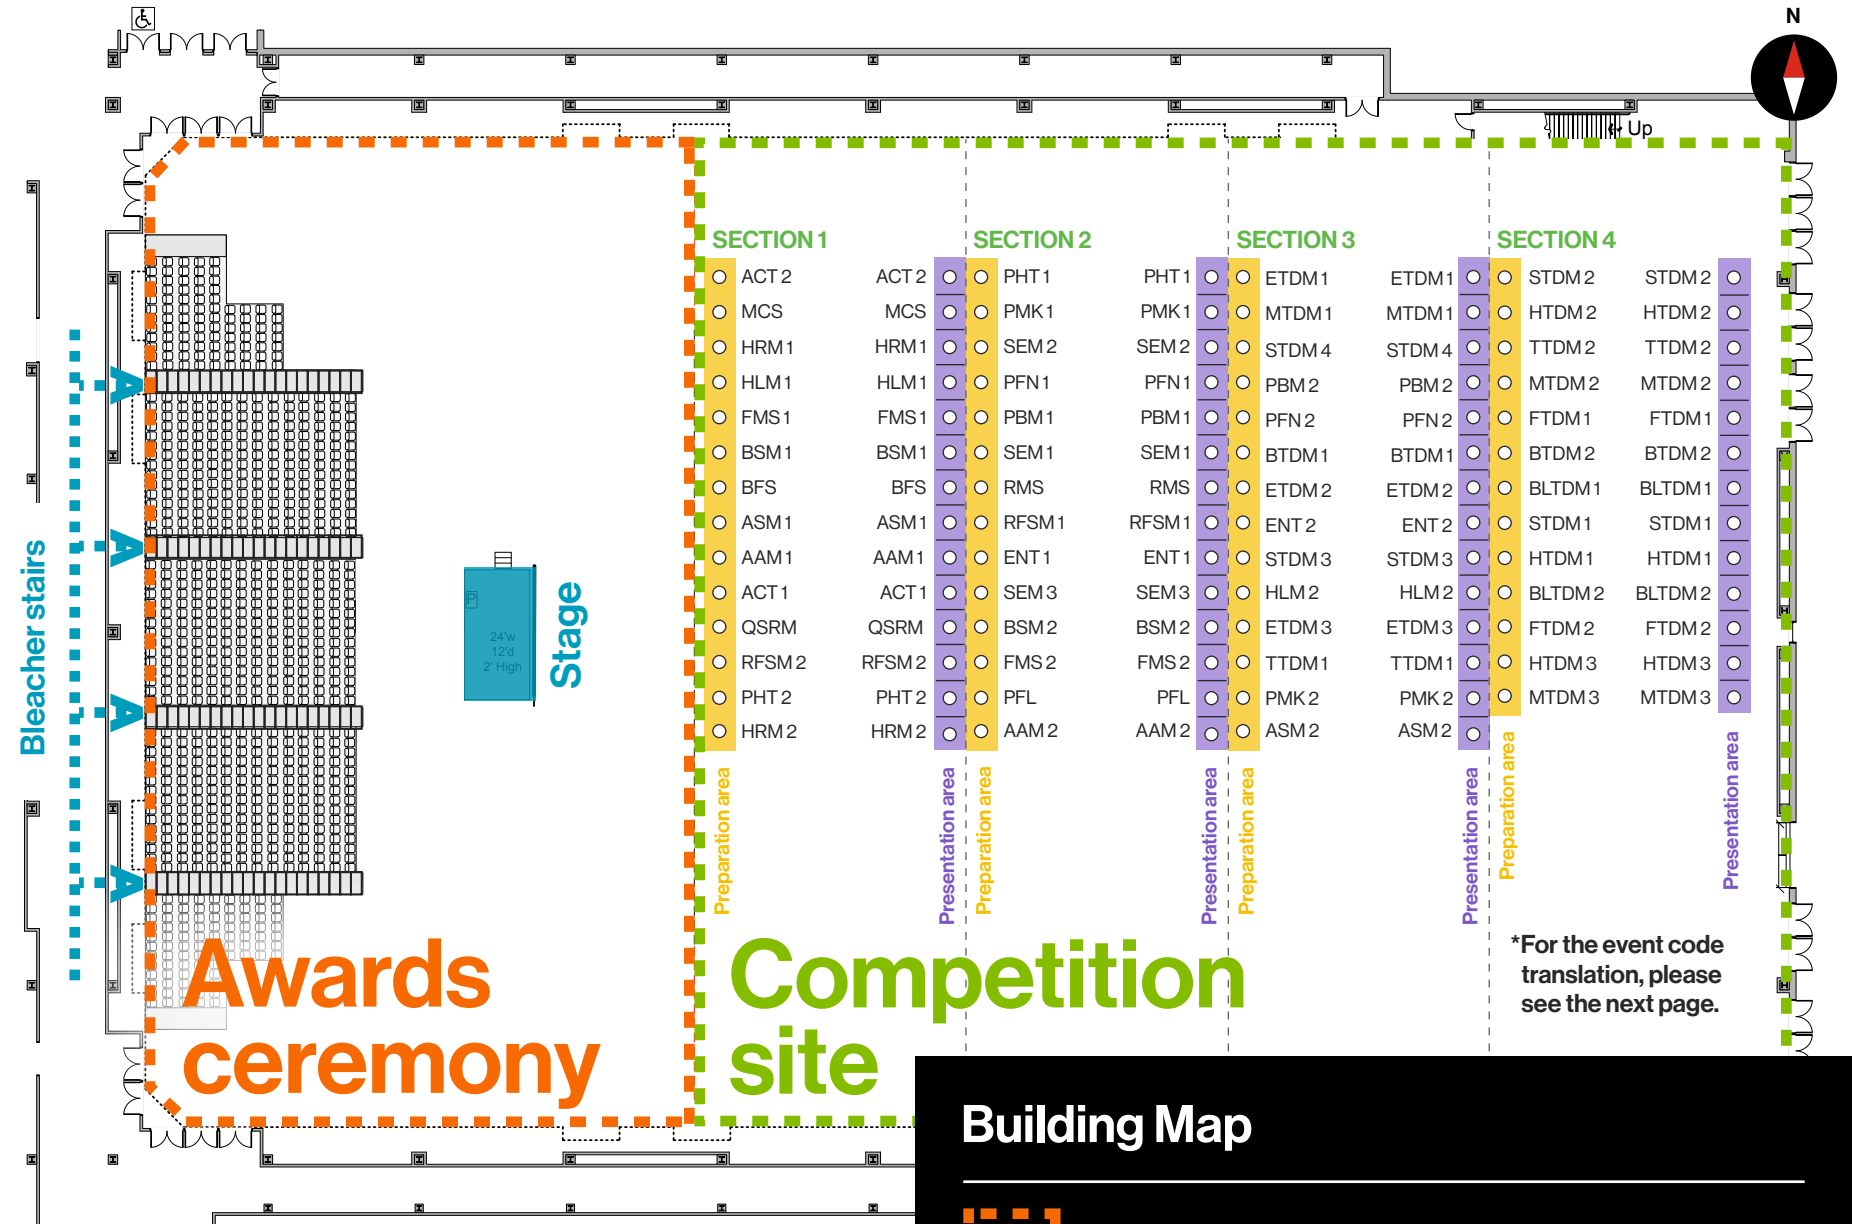

Bus drop off & pick up

The "Quarter Mile" Walkway

Lunch & Workshops: Student Alumni Union & Campus Center

John Street

Campus Map

- Bus line
- Driving paths
- Parking lots
- Walking paths
- Buildings

Andrews Memorial Dr.

RIT | Saunders College of Business

WELCOMES

DECA Regional Competition

rit.edu/business/deca-10

Building Map:

Upper level,
Gordon Field House

RIT Saunders College of Business

WELCOMES

DECA Regional Competition

rit.edu/business/deca-10

Building Map:

Lower level,
Gordon Field House

Building Map

- Awards ceremony
- Competition site
- Stage
- Walking paths
- Waiting area
- Competition area

RIT | Saunders College of
Business