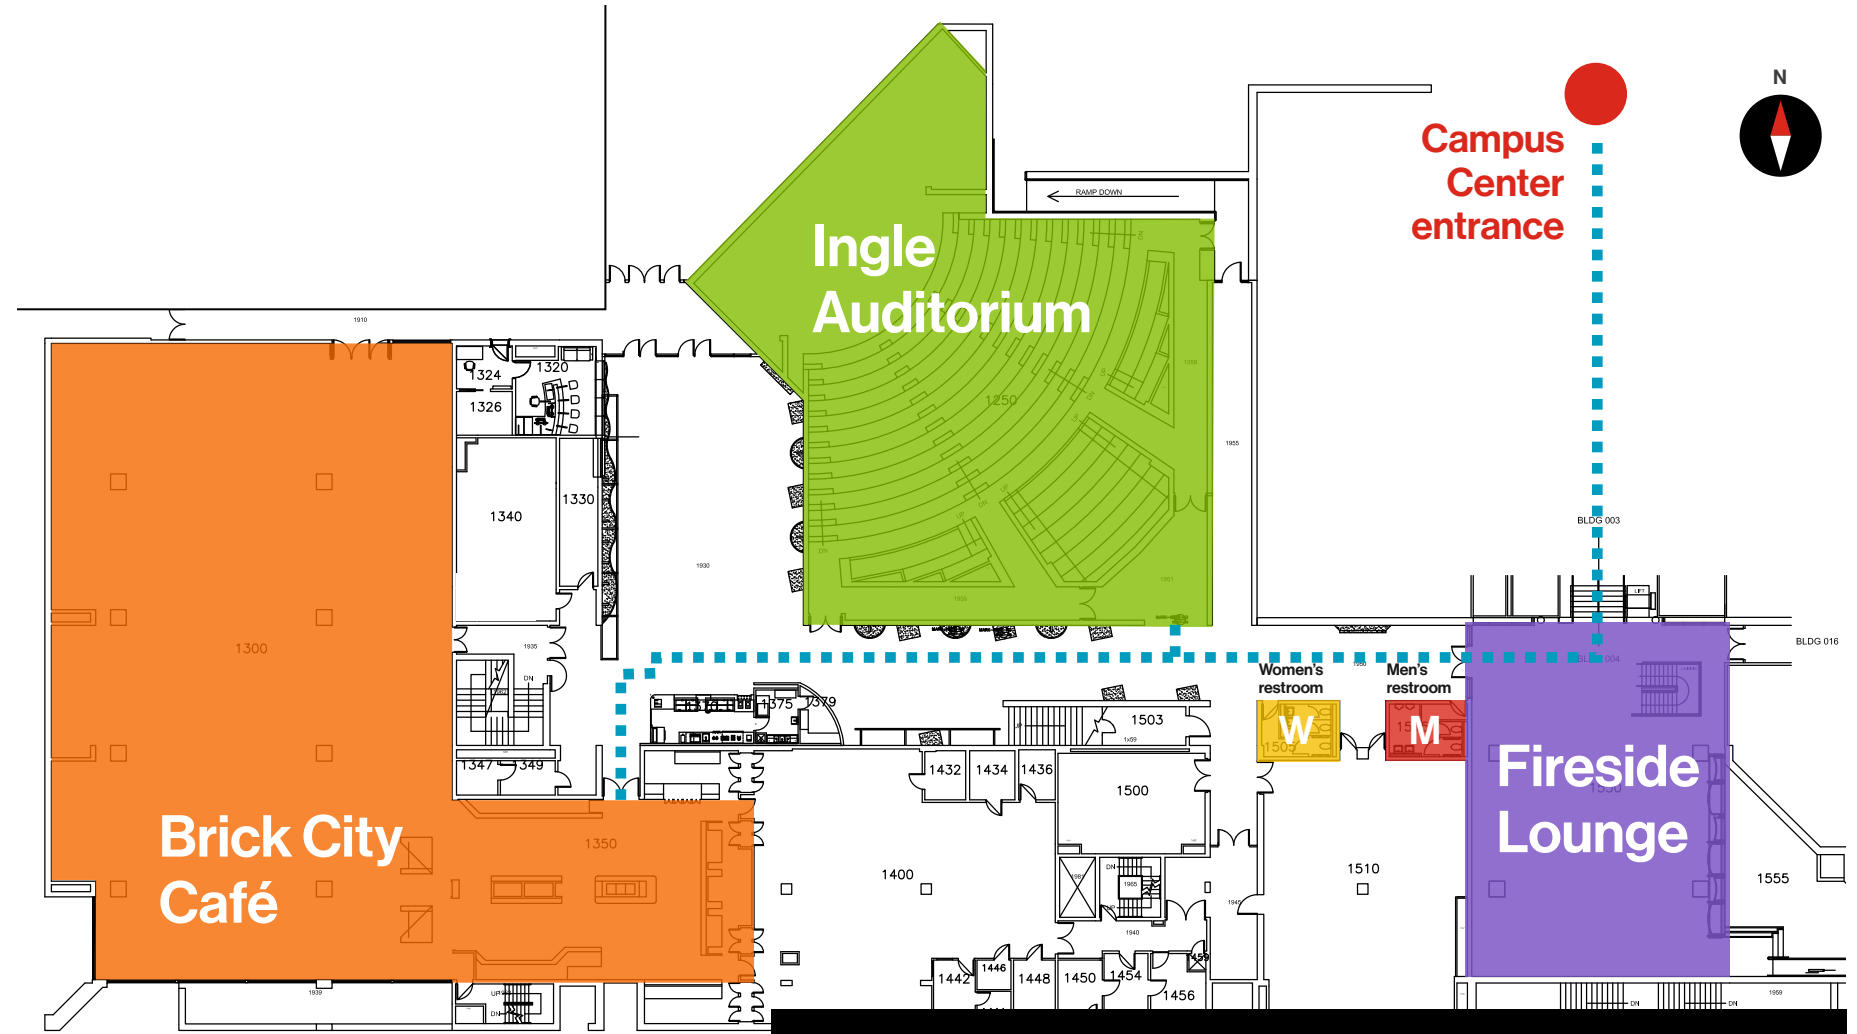

Bus drop off & pick up

The "Quarter Mile" Walkway

Lunch & Workshops: Student Alumni Union & Campus Center

John Street

Campus Map

- Bus line
- Driving paths
- Parking lots
- Walking paths
- Buildings

Andrews Memorial Dr.

DECA Regional Competition

rit.edu/business/deca-10

Building Map:

Lower level,
Gordon Field House

Building Map

- Awards ceremony
- Competition site
- Stage
- Walking paths
- Waiting area
- Competition area

RIT | Saunders College of
Business

RIT | Saunders College of Business

WELCOMES

DECA Regional Competition

rit.edu/business/deca-10

Building Map:

Ingle Auditorium,
Brick City Café, and
Fireside Lounge,
SAU

First floor

Building Map

	Educational presentations		Women's restroom
	Brick City Café Lunch		Men's restroom
	Break Zone		Walking paths