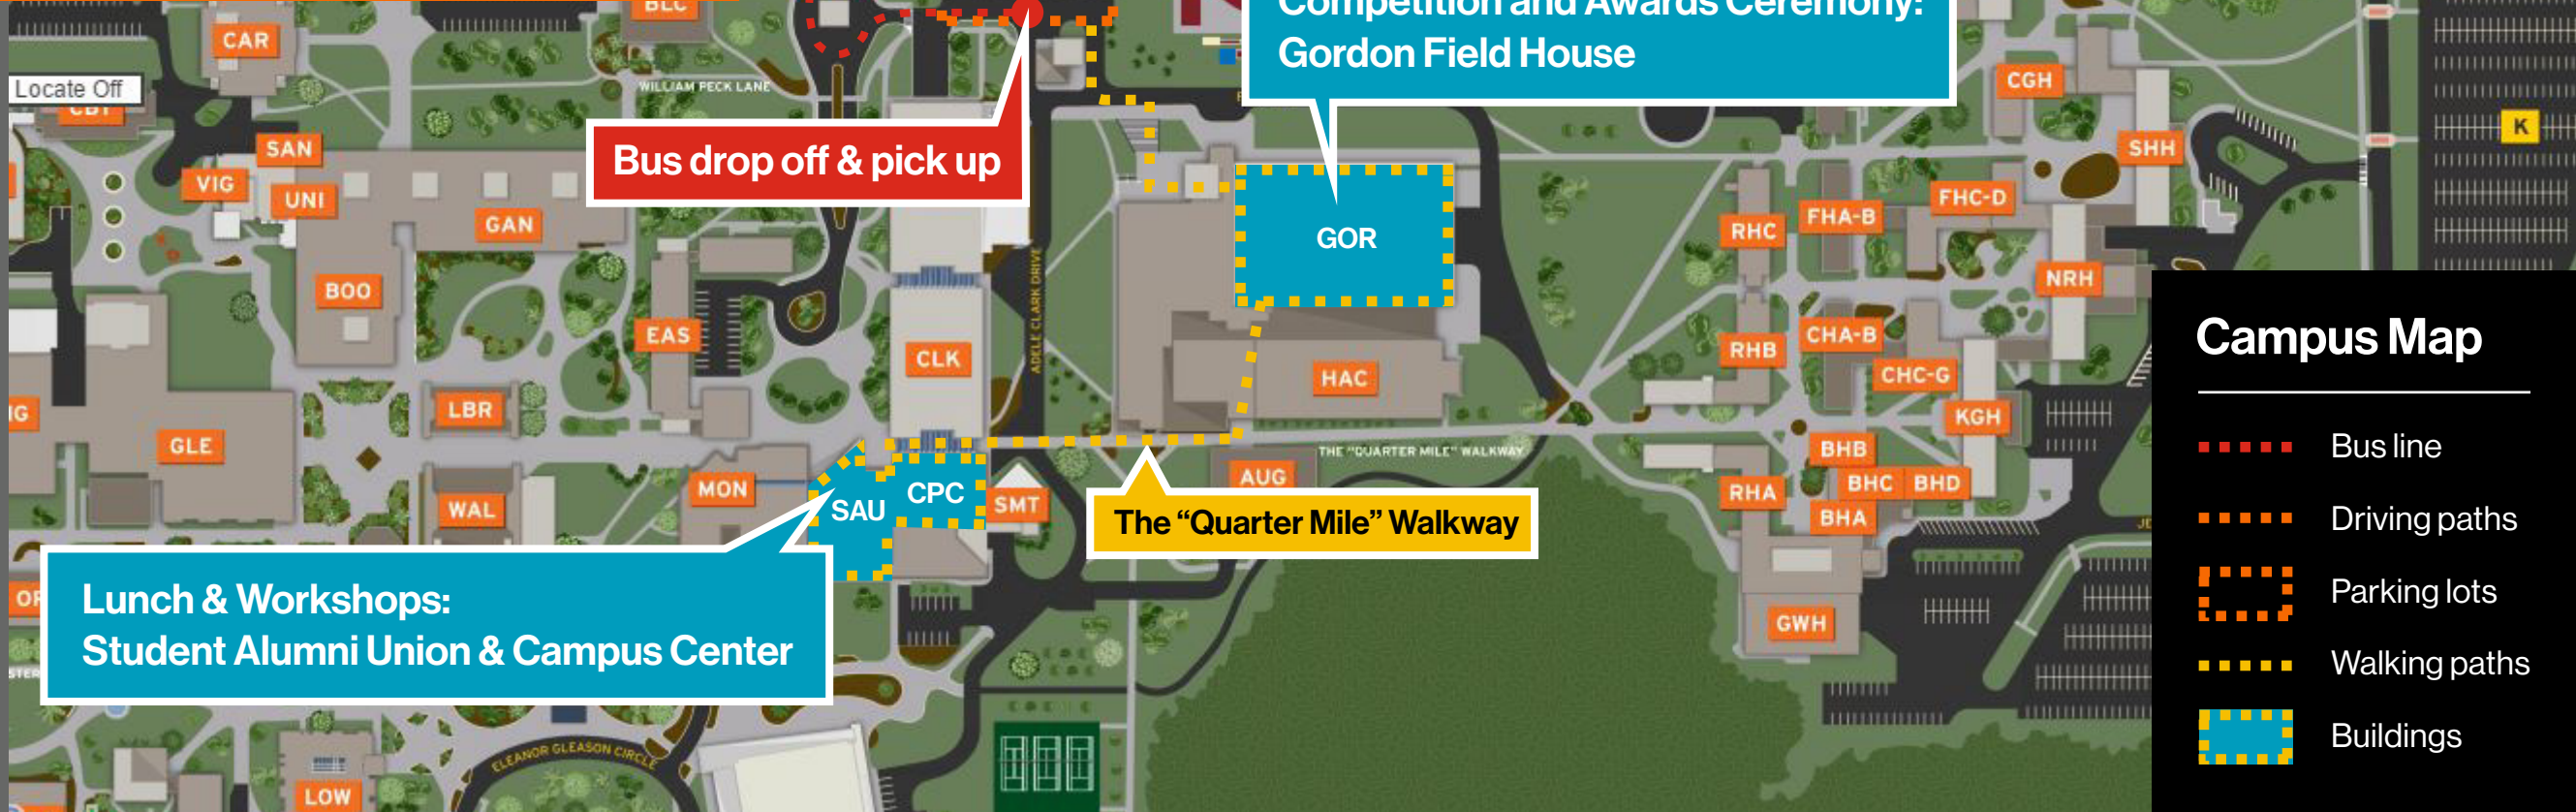

Jefferson Rd.

RIT | Saunders College of Business

WELCOMES

DECA Regional Competition

rit.edu/business/deca-10

Entrance from Jefferson Rd.

Parking Lot D

Competition and Awards Ceremony: Gordon Field House

Bus drop off & pick up

The "Quarter Mile" Walkway

Lunch & Workshops: Student Alumni Union & Campus Center

John Street

Campus Map

- Bus line
- Driving paths
- Parking lots
- Walking paths
- Buildings

Andrews Memorial Dr.

DECA Regional Competition

rit.edu/business/deca-10

Building Map:

Lower level,
Gordon Field House

Building Map

- Awards ceremony
- Competition site
- Stage
- Walking paths
- Waiting area
- Competition area

RIT | Saunders College of
Business

	Educational presentations		Women's restroom
	Brick City Café Lunch		Men's restroom
	Break Zone		Walking paths