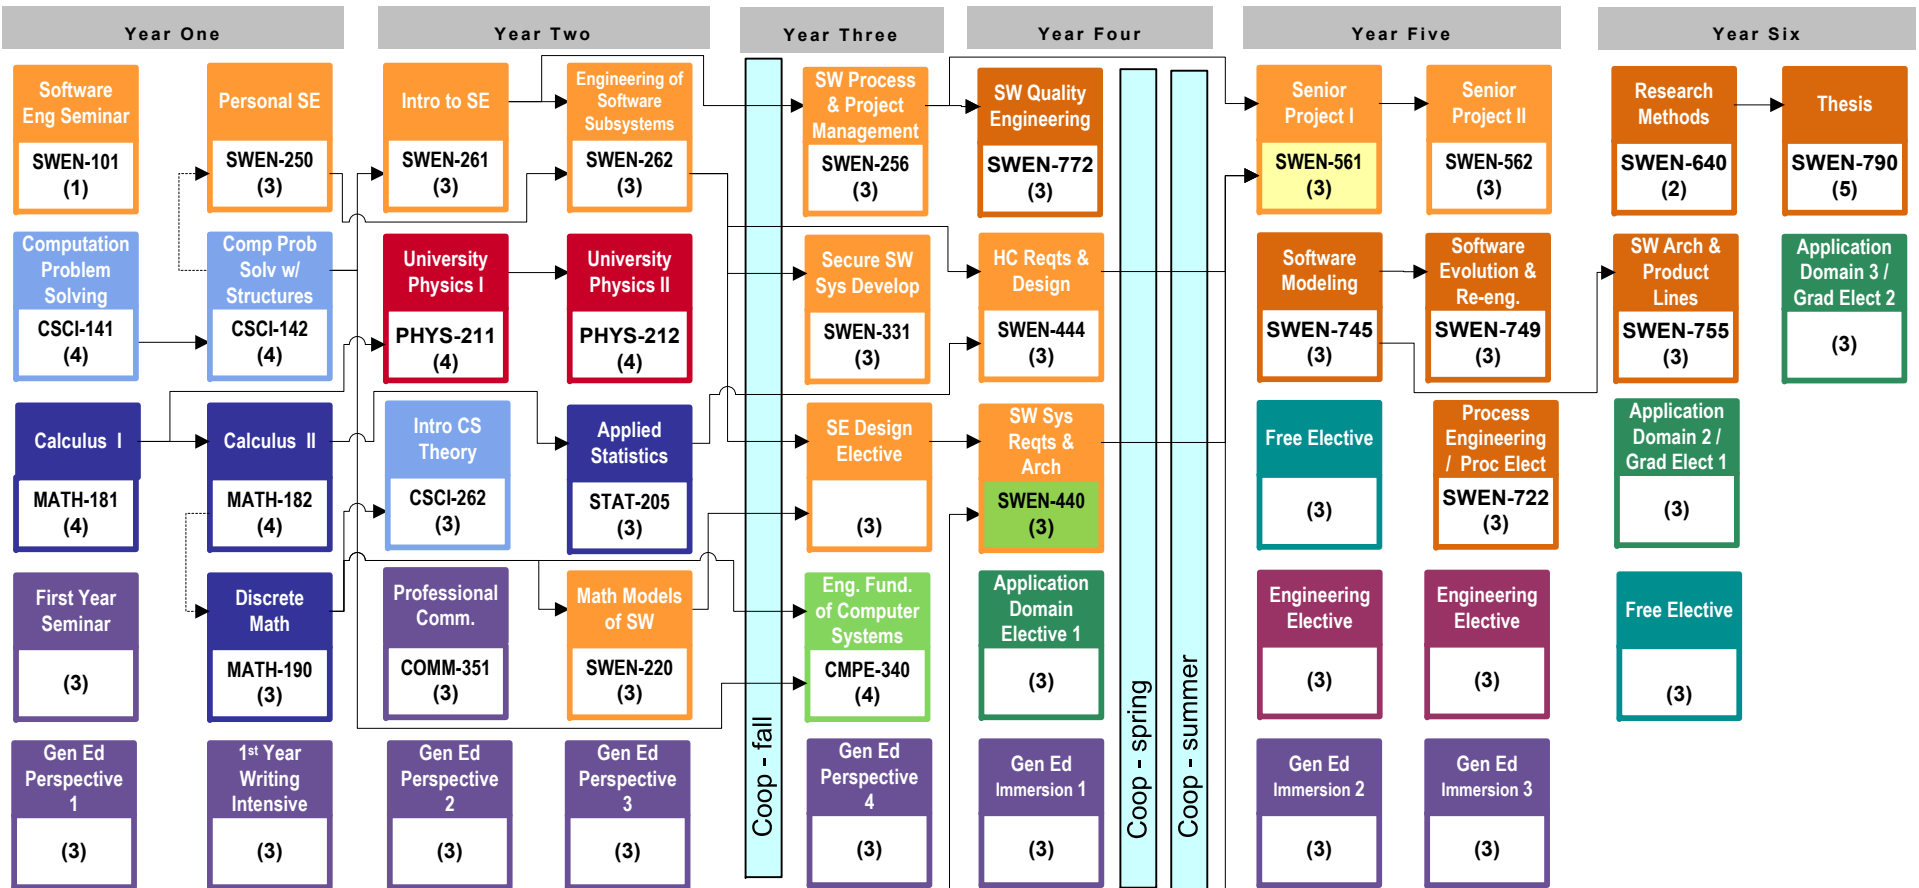

# Department of Software Engineering

## BS/MS CURRICULUM

Course Sequence v 6.0  
Last Updated: June 28, 2013

### Key

	Undergraduate SE Courses
	Graduate SE Courses
	Computer Engineering Courses
	Engineering Electives
	Math Courses
	Science Electives
	Application Domain Electives
	General Education
	Free Electives

→ Prerequisite  
- - - - -> Corequisite