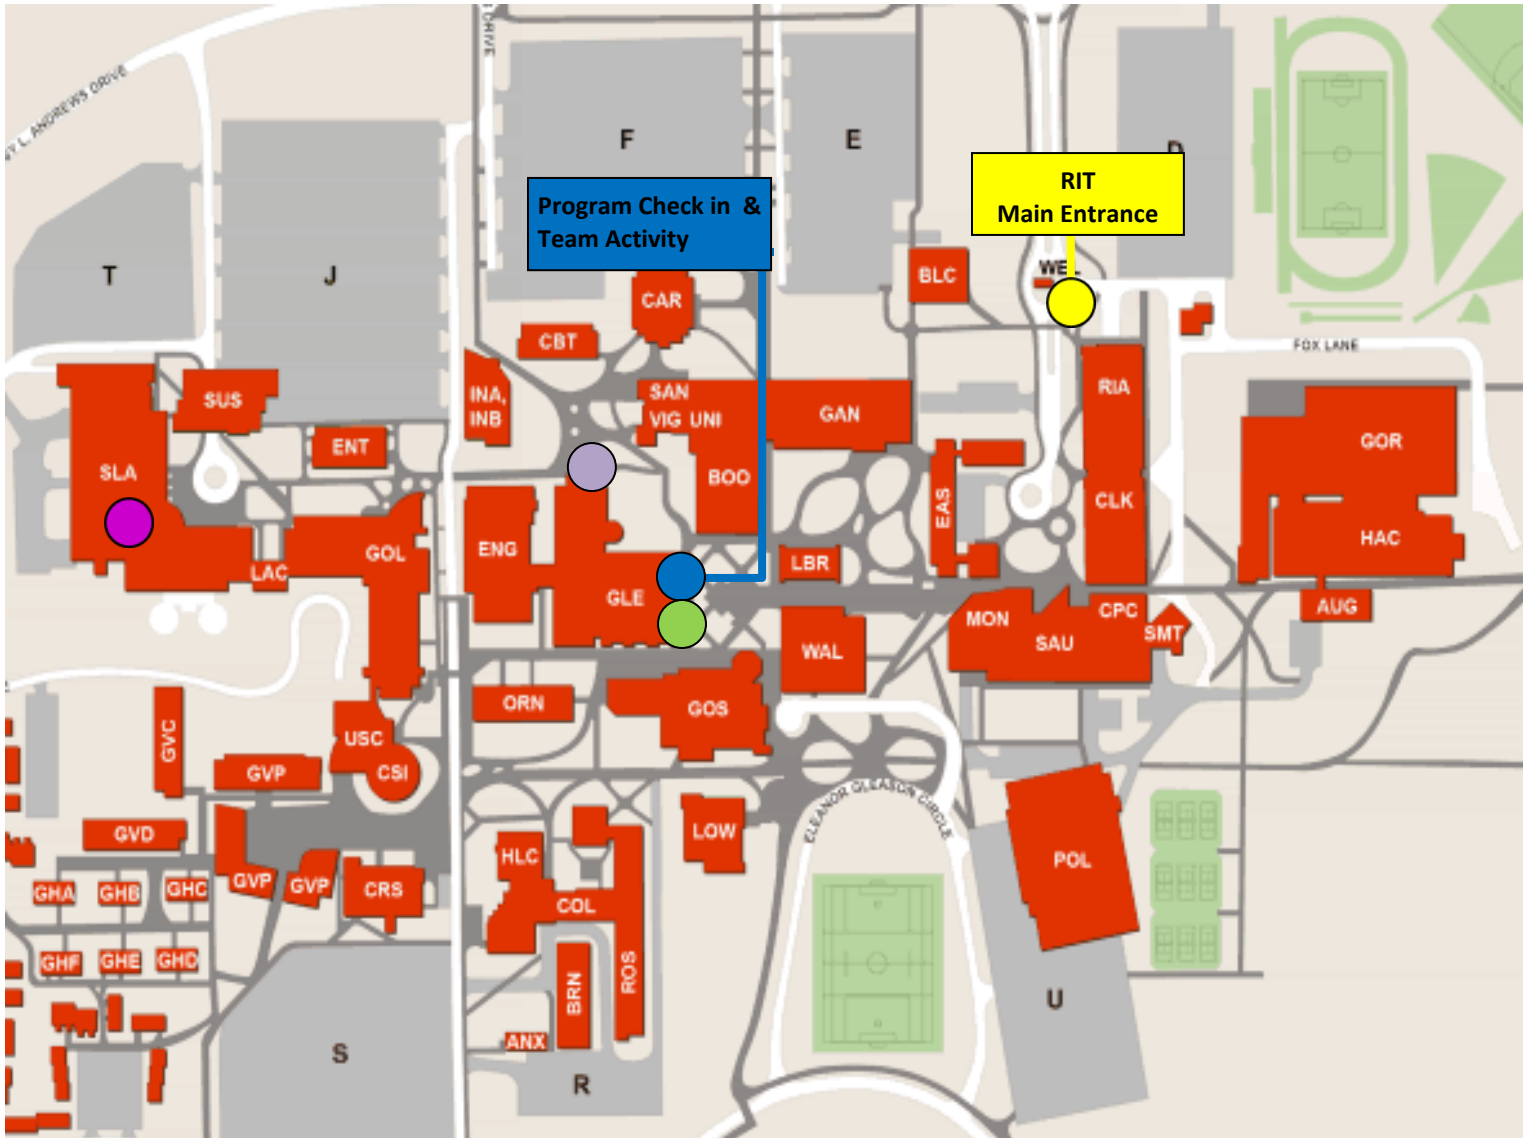

ECCO on the Move! Program

Campus Map for Program Events & Activities (Coordinates with Engineers of Color Creating Opportunities Program Schedule)

	Main Entrance
	Unity Quad
	James E. Gleason Hall (GLE) Rooms 2159 Program check-in & Monday Team Activity
	Gordon Atrium
	Slaughter Hall (SLA)