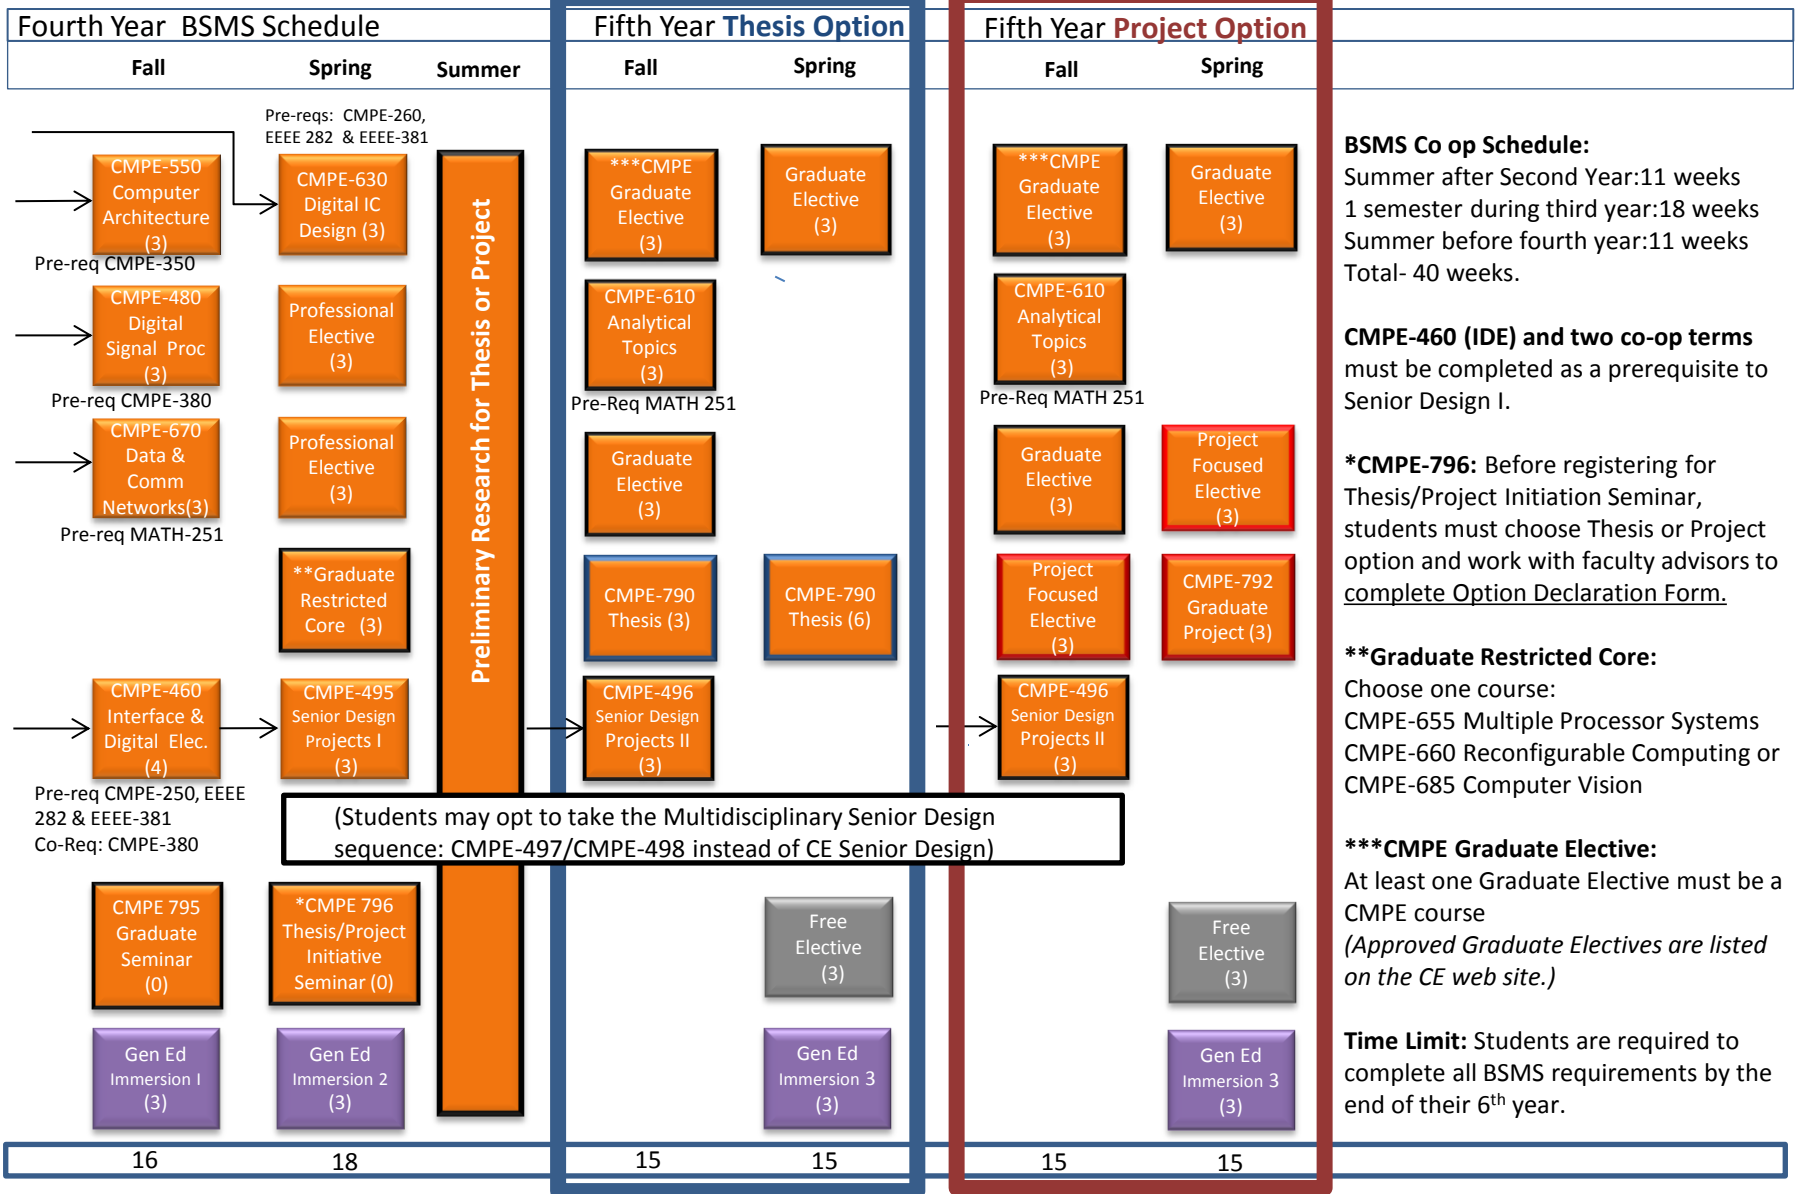

# Computer Engineering BS/MS Program Schedule

**BSMS Co op Schedule:**  
 Summer after Second Year:11 weeks  
 1 semester during third year:18 weeks  
 Summer before fourth year:11 weeks  
 Total- 40 weeks.

**CMPE-460 (IDE) and two co-op terms** must be completed as a prerequisite to Senior Design I.

**\*CMPE-796:** Before registering for Thesis/Project Initiation Seminar, students must choose Thesis or Project option and work with faculty advisors to complete Option Declaration Form.

**\*\*Graduate Restricted Core:**  
 Choose one course:  
 CMPE-655 Multiple Processor Systems  
 CMPE-660 Reconfigurable Computing or  
 CMPE-685 Computer Vision

**\*\*\*CMPE Graduate Elective:**  
 At least one Graduate Elective must be a CMPE course  
*(Approved Graduate Electives are listed on the CE web site.)*

**Time Limit:** Students are required to complete all BSMS requirements by the end of their 6<sup>th</sup> year.