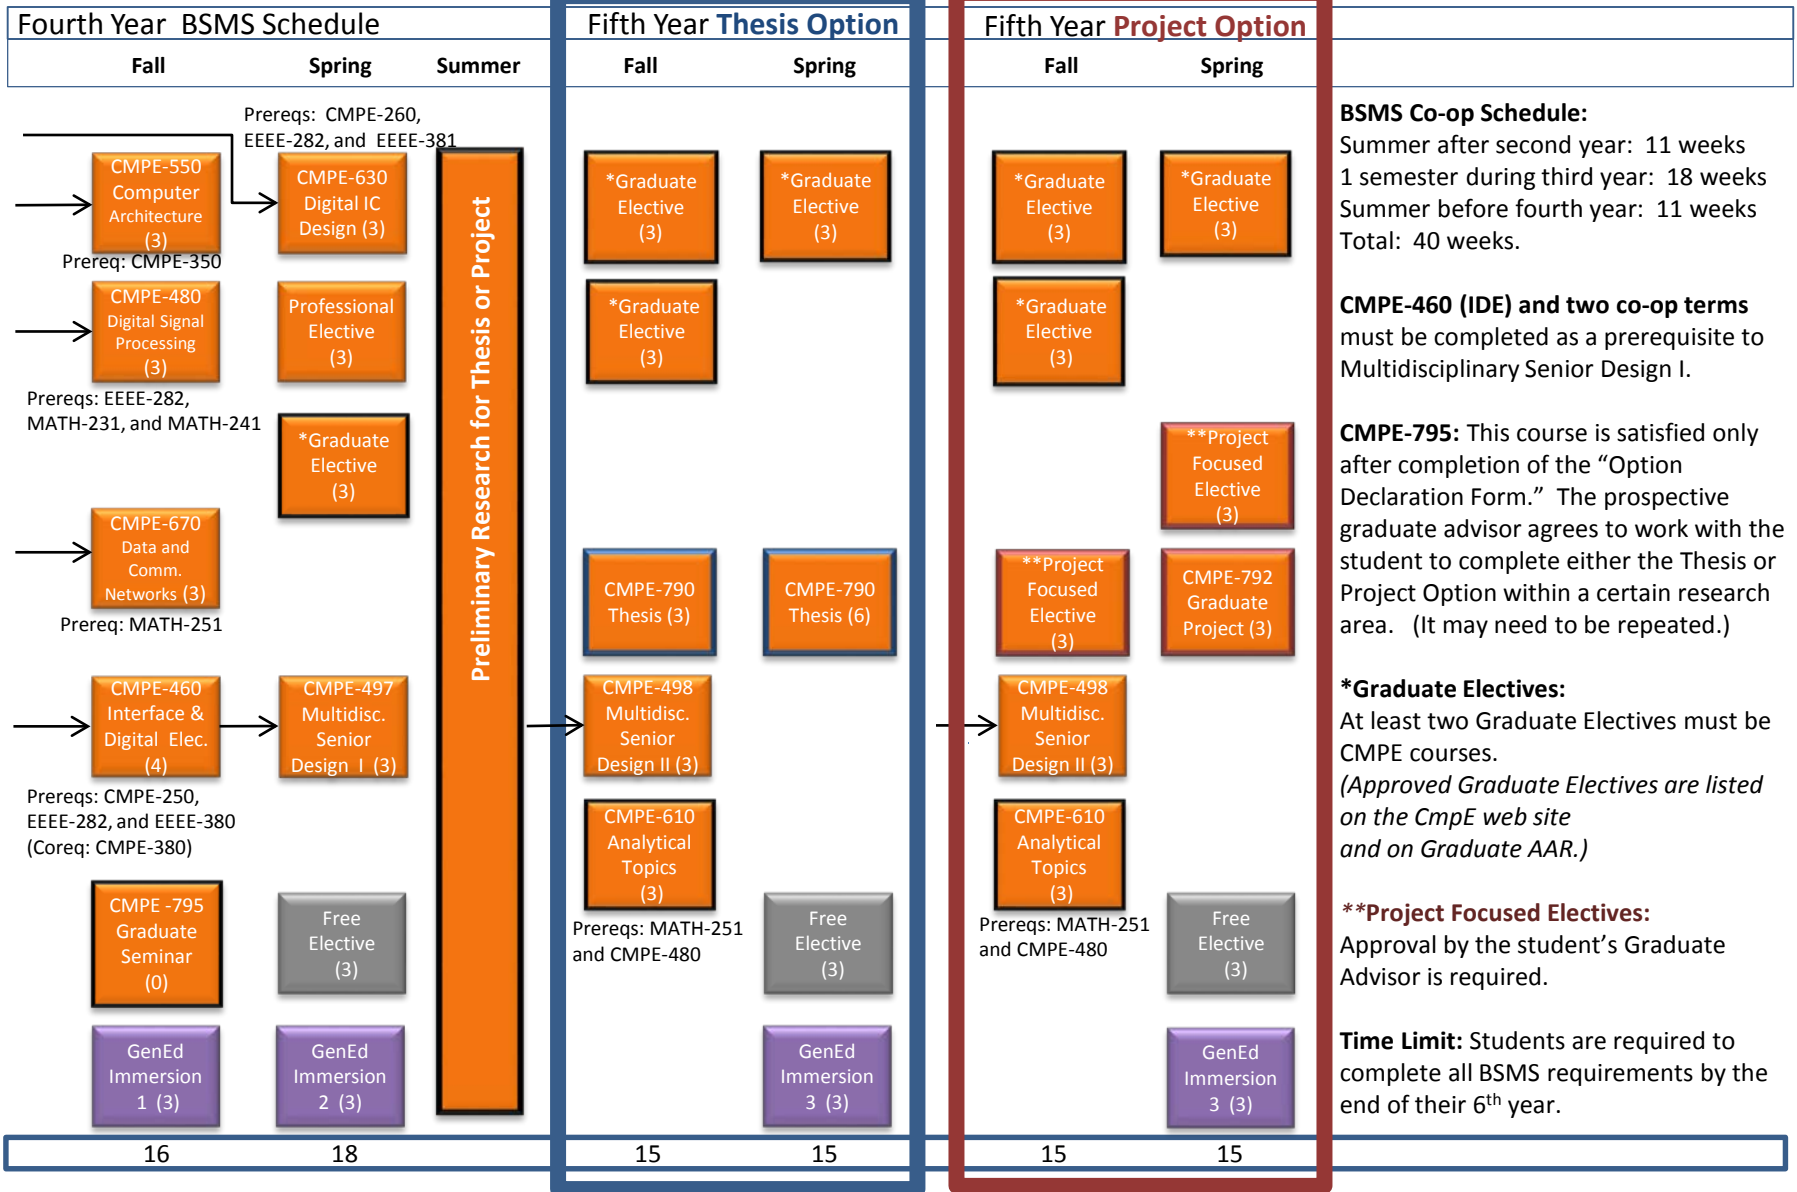

Computer Engineering BS/MS Program Schedule

BSMS Co-op Schedule:

Summer after second year: 11 weeks
 1 semester during third year: 18 weeks
 Summer before fourth year: 11 weeks
 Total: 40 weeks.

CMPE-460 (IDE) and two co-op terms must be completed as a prerequisite to Multidisciplinary Senior Design I.

CMPE-795: This course is satisfied only after completion of the "Option Declaration Form." The prospective graduate advisor agrees to work with the student to complete either the Thesis or Project Option within a certain research area. (It may need to be repeated.)

Time Limit: Students are required to complete all BSMS requirements by the end of their 6th year.