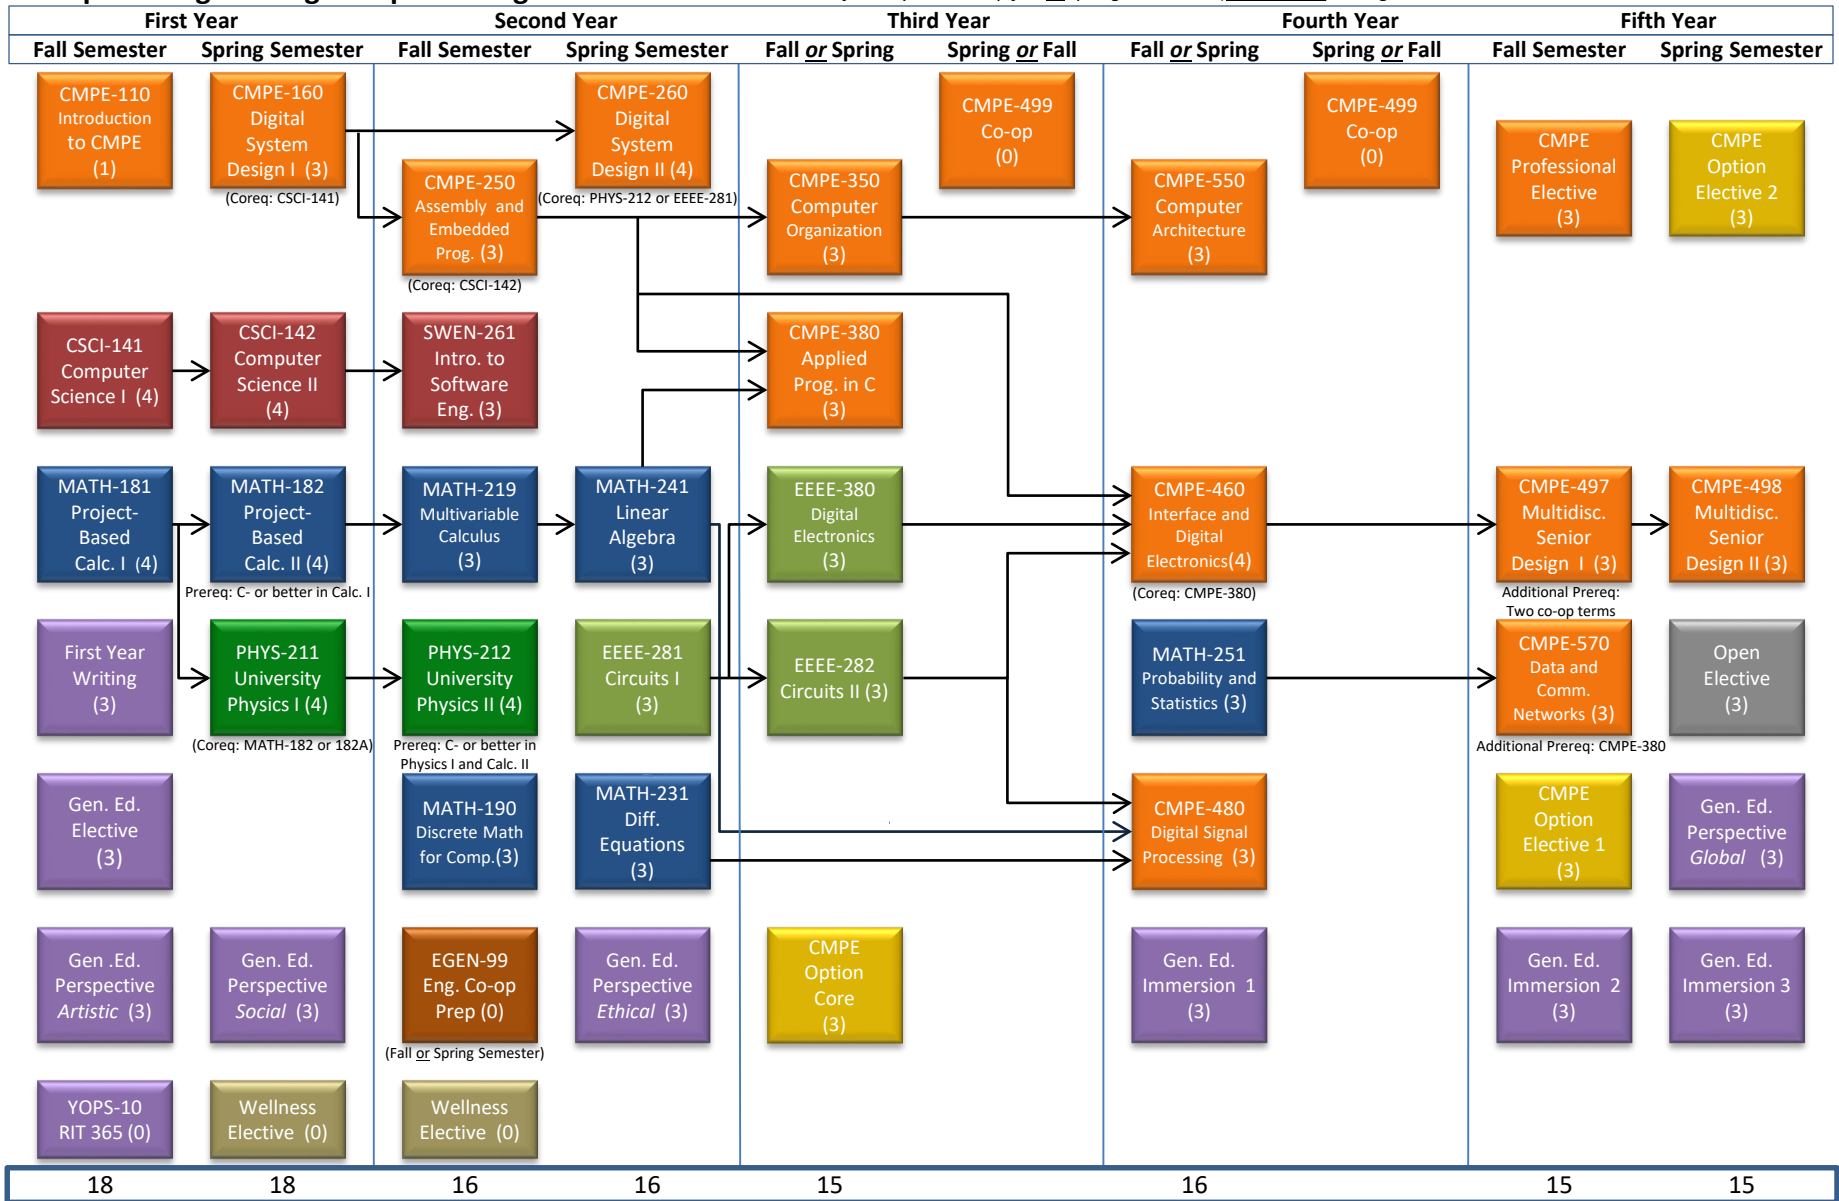

Computer Engineering BS Option Program Schedule

Third and fourth years: co-op fall or spring semesters (*as assigned*), along with summers

A grade of C- or better must be earned to complete MATH-181 (181A), MATH-182 (182A), PHYS-211, and CSCI-141

During the third and fourth years of the CmpE BS degree program, two summers and two semesters are spent on co op, alternating with coursework.

*CMPE-460 IDE and a minimum of two co-op terms must be completed before taking CMPE-497 Multidisciplinary Senior Design I.

Proposal for consideration in 2024–2025 academic year.

This flowchart is intended as a general resource in addition to more individual guidance from advisors. Specific course information and prerequisites can be found on SIS using class search.