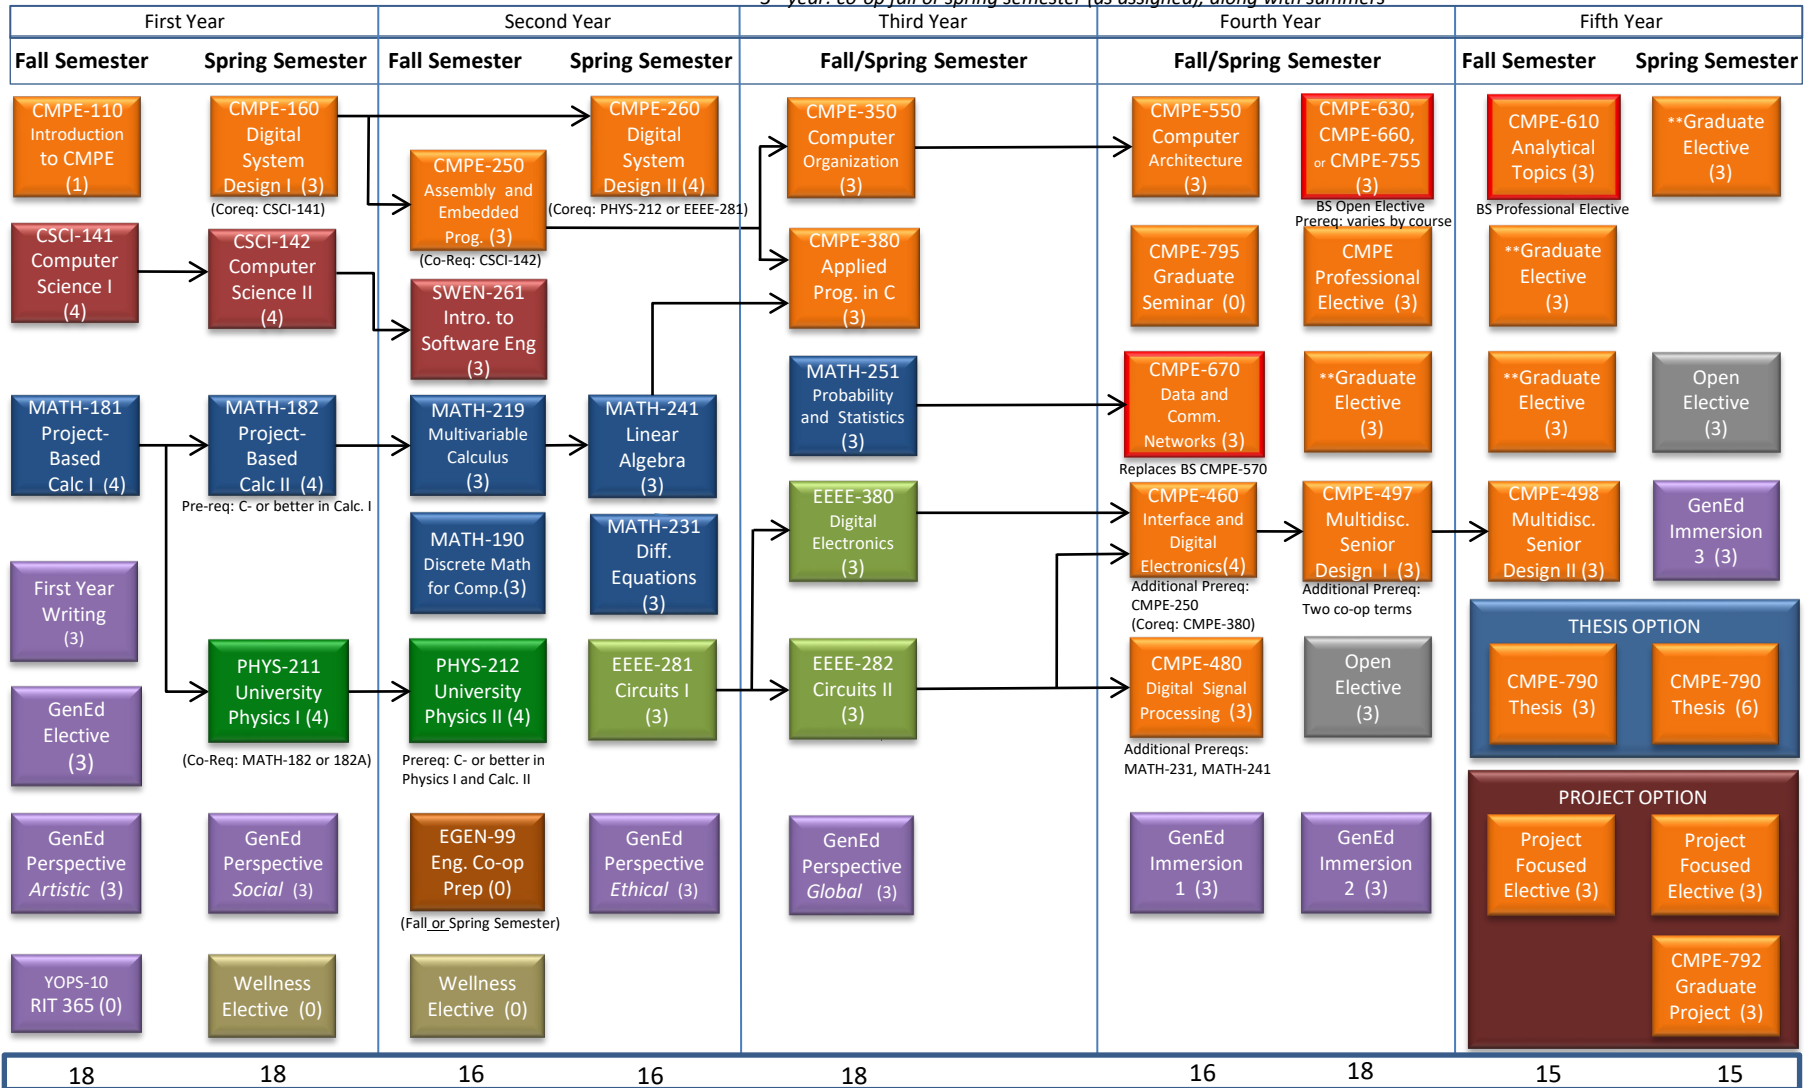

# Computer Engineering BS/MS Program Schedule for Thesis or Project Options

3<sup>rd</sup> year: co-op fall or spring semester (as assigned), along with summers

A grade of C- or better must be earned to complete MATH-181 (181A), MATH-182 (182A), PHYS-211, and CSCI-141

During the third and fourth years of the CmpE BS Degree Program, two summers and two semesters are spent on co op, alternating with coursework.

\*At least two graduate electives must be CMPE courses.

■ Course counted toward both BS and MS degrees.

Effective starting 2020–2021 academic year

This flowchart is intended as a general resource in addition to more individual guidance from advisors. Specific course information and prerequisites can be found on SIS using class search.