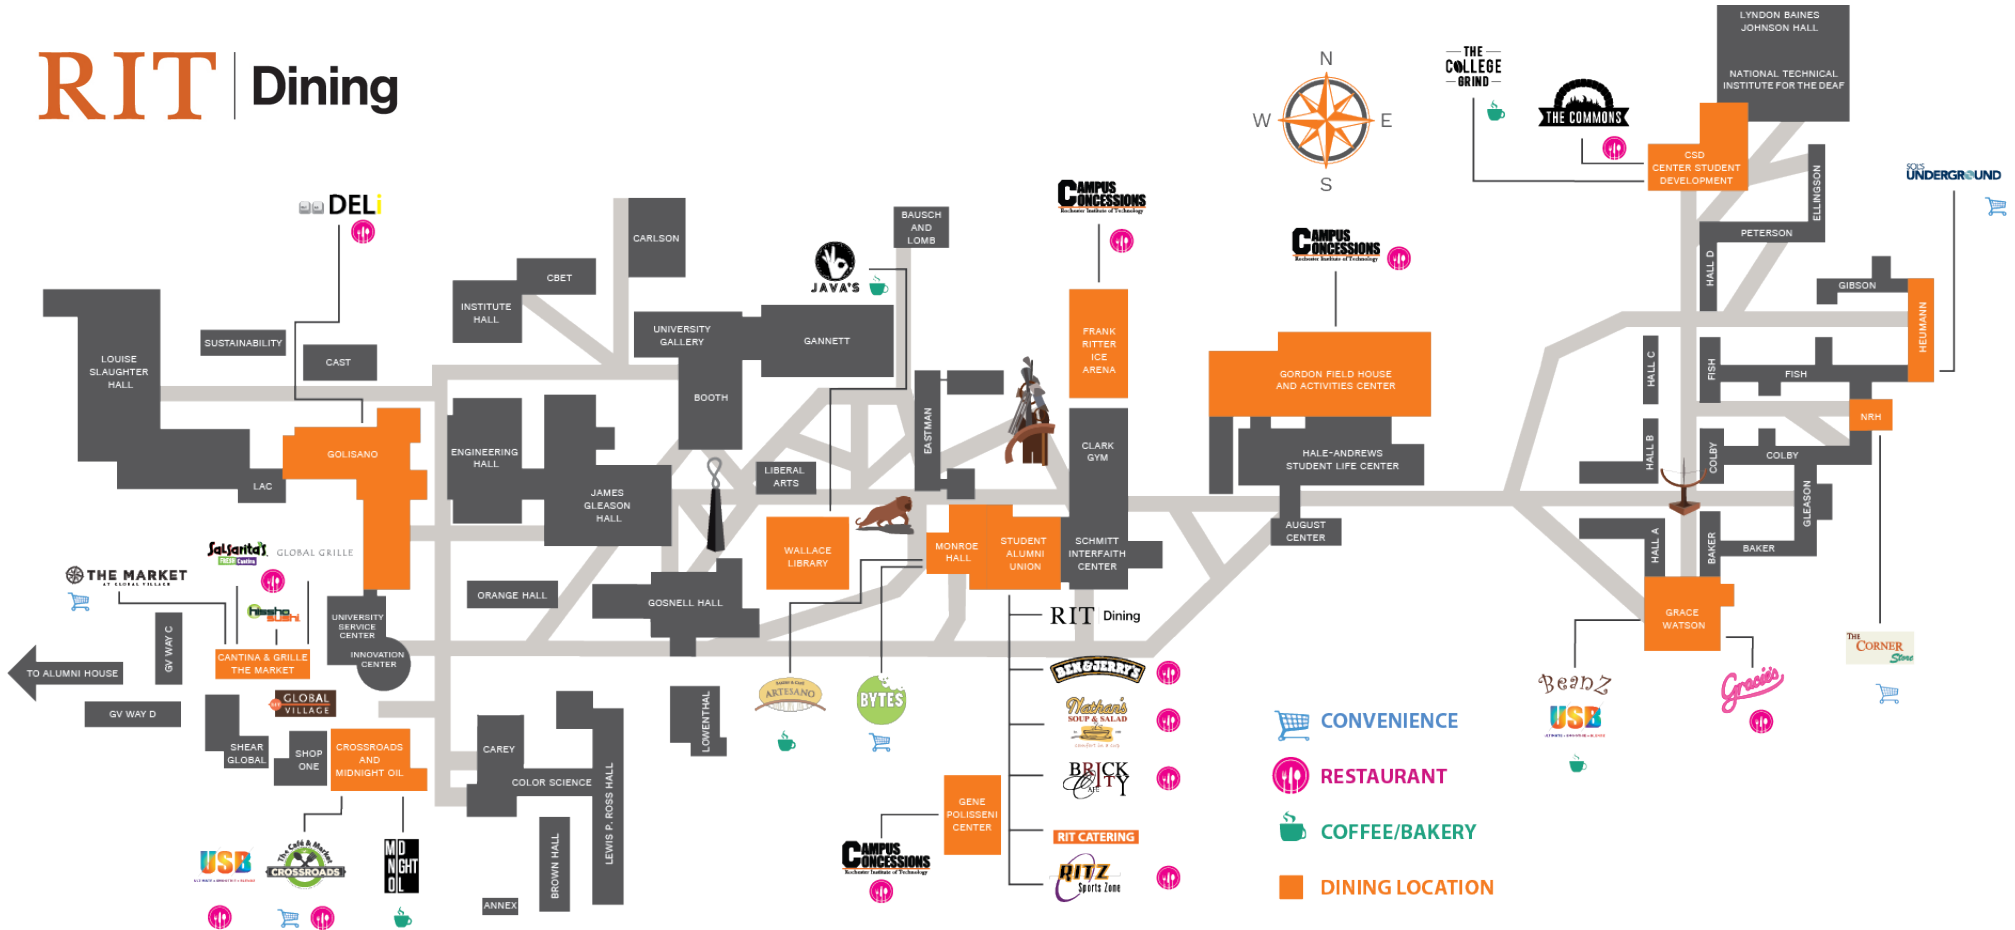

West Campus

Central Campus

East Campus

RIT Dining

For Dining Hours Visit Our Website or Download the Mobile App at m.rit.edu

dining.rit.edu

dining@rit.edu

(585) 475-2228

Student Alumni Union (SAU) A520

Monday-Friday 8:30am – 4:30pm

@RITdining