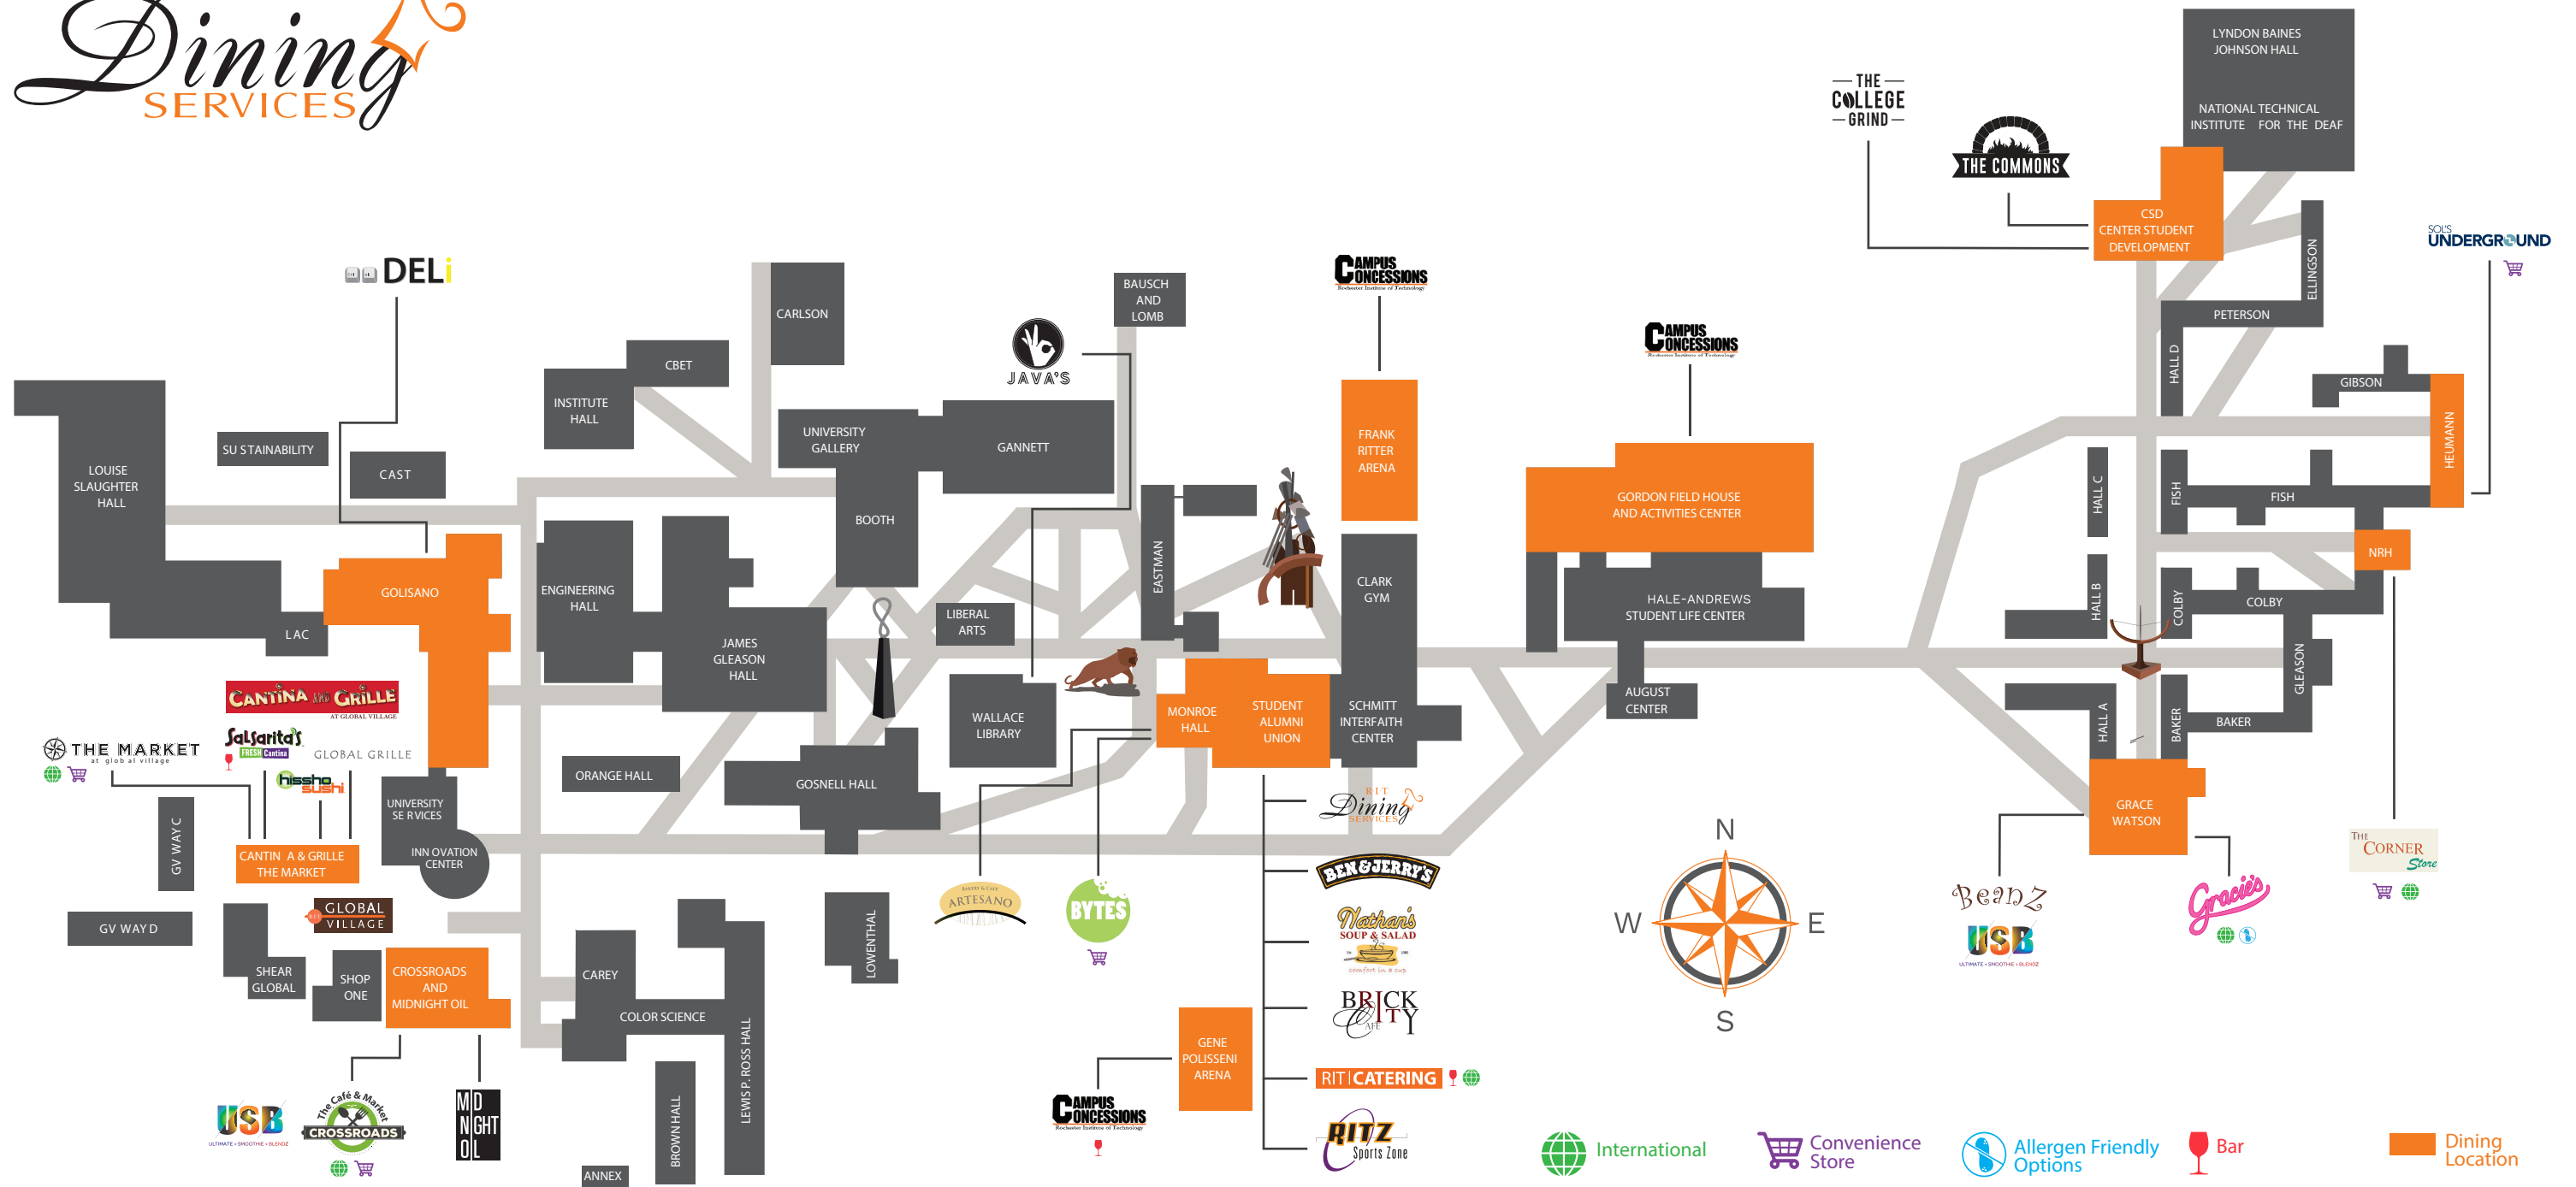

West Campus

Central Campus

East Campus

For Dining Hours Visit Our Website or Download the Mobile App at m.rit.edu