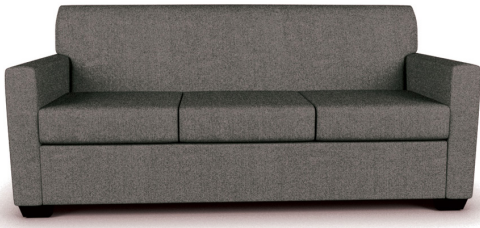

UPHOLSTERED SOFA

76.00W X 34.00D X 35.00H

Attachable Cushion (s) : Included

Collection : Contempo

Cal 133 : Compliant (Sofa 3 Seats)

Fabric Grade : Grade 4

Fabric Selection : Nebbia Charcoal

Seating Selection : Standard