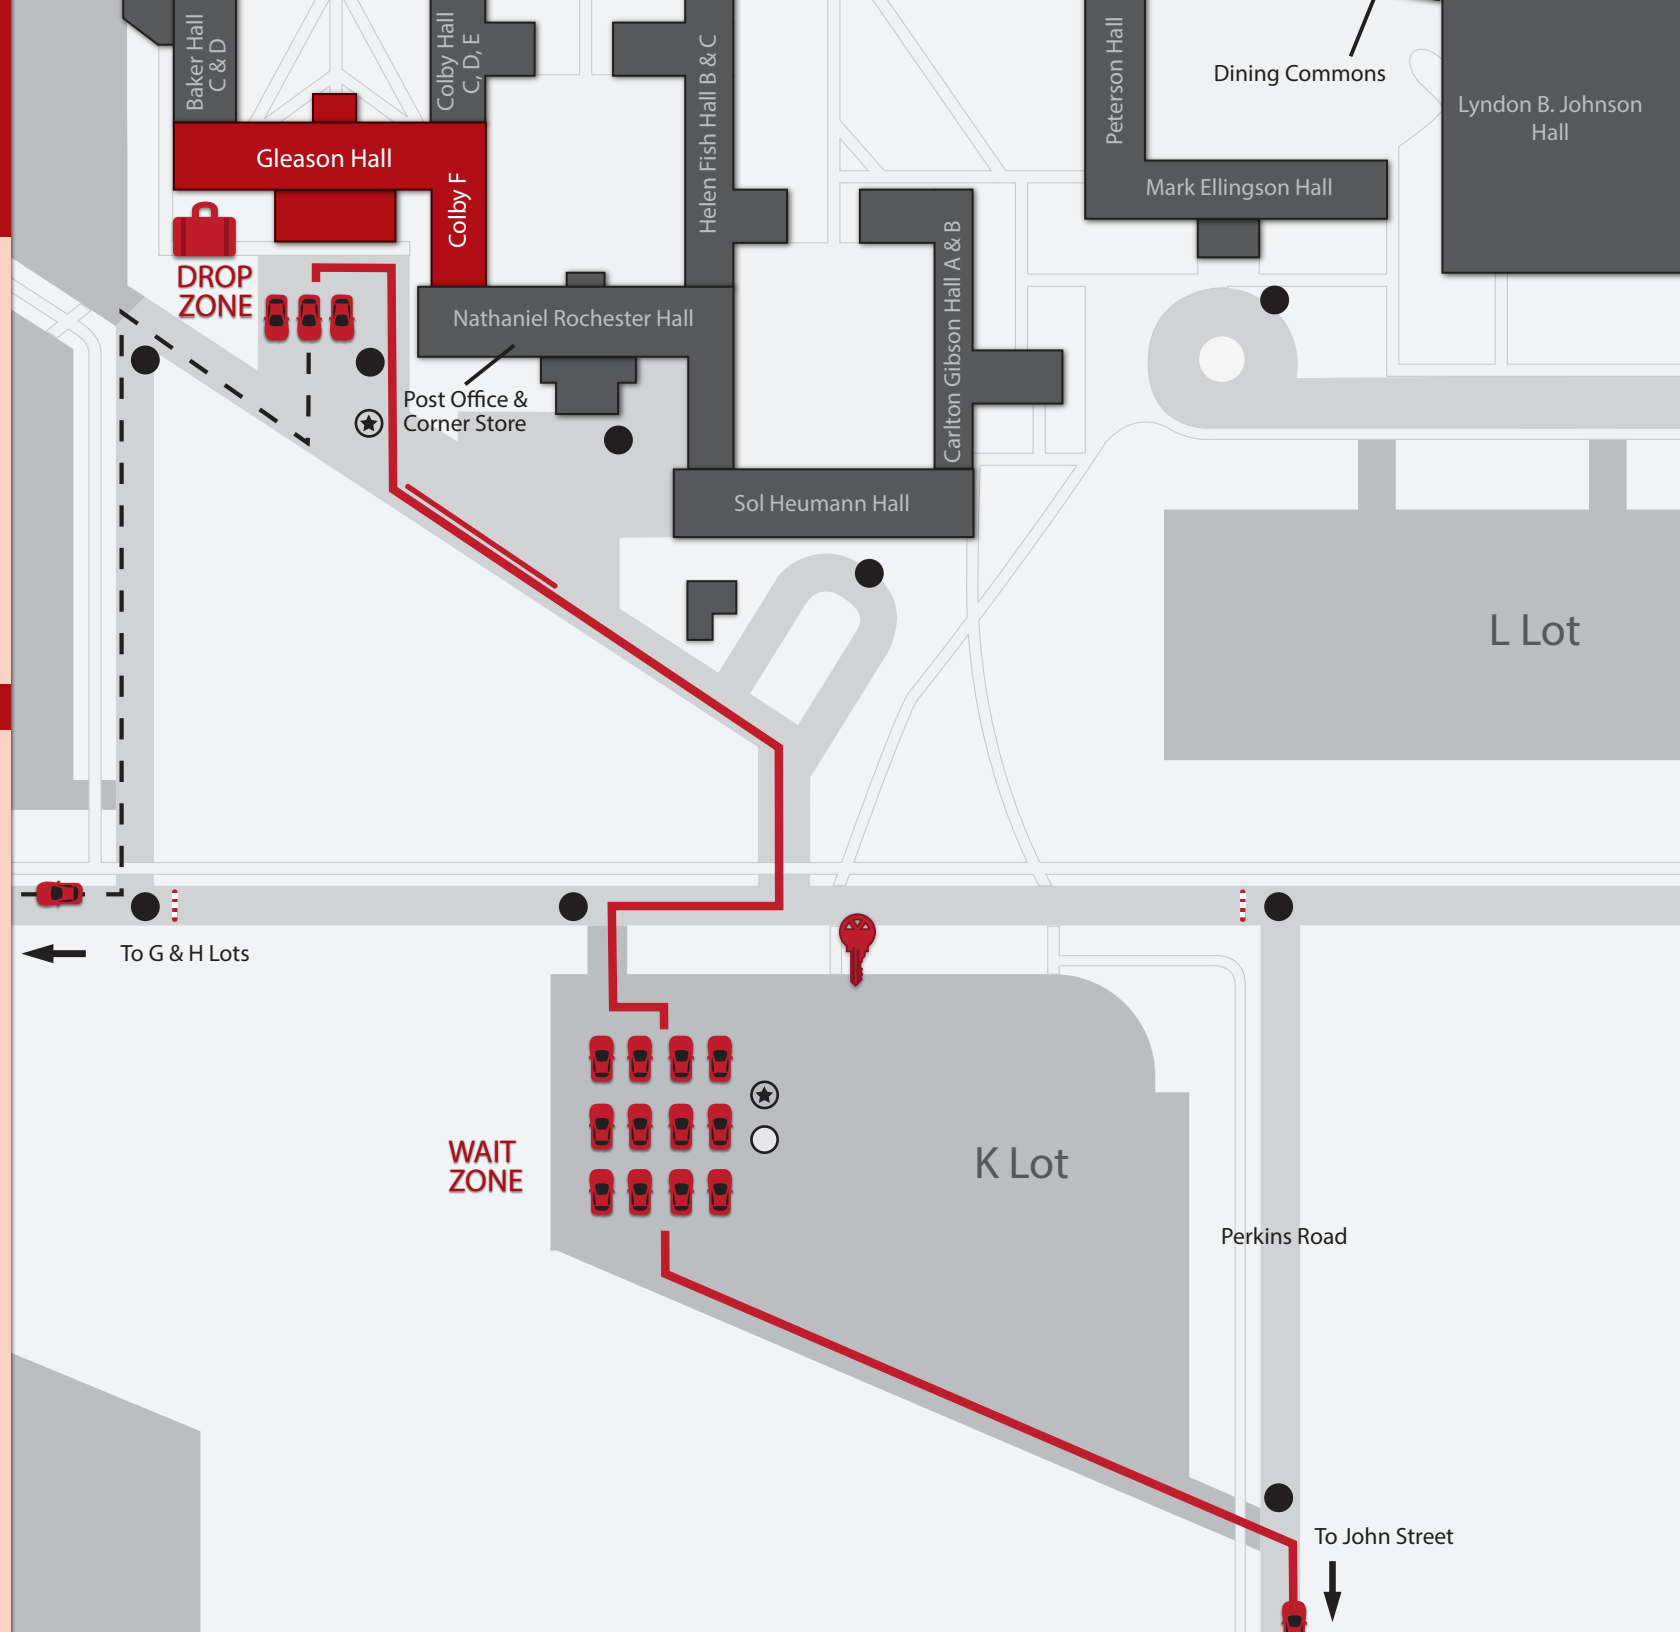

# Residence Hall Move-In Map

Eugene Colby Hall F  
Kate Gleason Hall

-  Exit Route
-  Luggage Drop-Off Location
-  Key Pick-Up Location
-  Public Safety Officer / Security
-  Orientation Staff
-  Res Life Staff Member
-  Barricade
-  Fencing

### Eugene Colby Hall F

1<sup>st</sup>, 2<sup>nd</sup>, 3<sup>rd</sup> Floors 12:30 p.m. - 4:30 p.m.

### Kate Gleason Hall

- 2<sup>nd</sup> Floor 3:30 p.m. - 4:30 p.m.
- 3<sup>rd</sup> Floor 2:00 p.m. - 3:30 p.m.
- 4<sup>th</sup> Floor 12:30 p.m. - 2:00 p.m.
- 5<sup>th</sup> Floor 11:00 a.m. - 12:30 p.m.
- 6<sup>th</sup> Floor 9:30 a.m. - 11:00 a.m.
- 7<sup>th</sup> Floor 8:00 a.m. - 9:30 a.m.

← To G & H Lots

WAIT ZONE

K Lot

Perkins Road

↓ To John Street