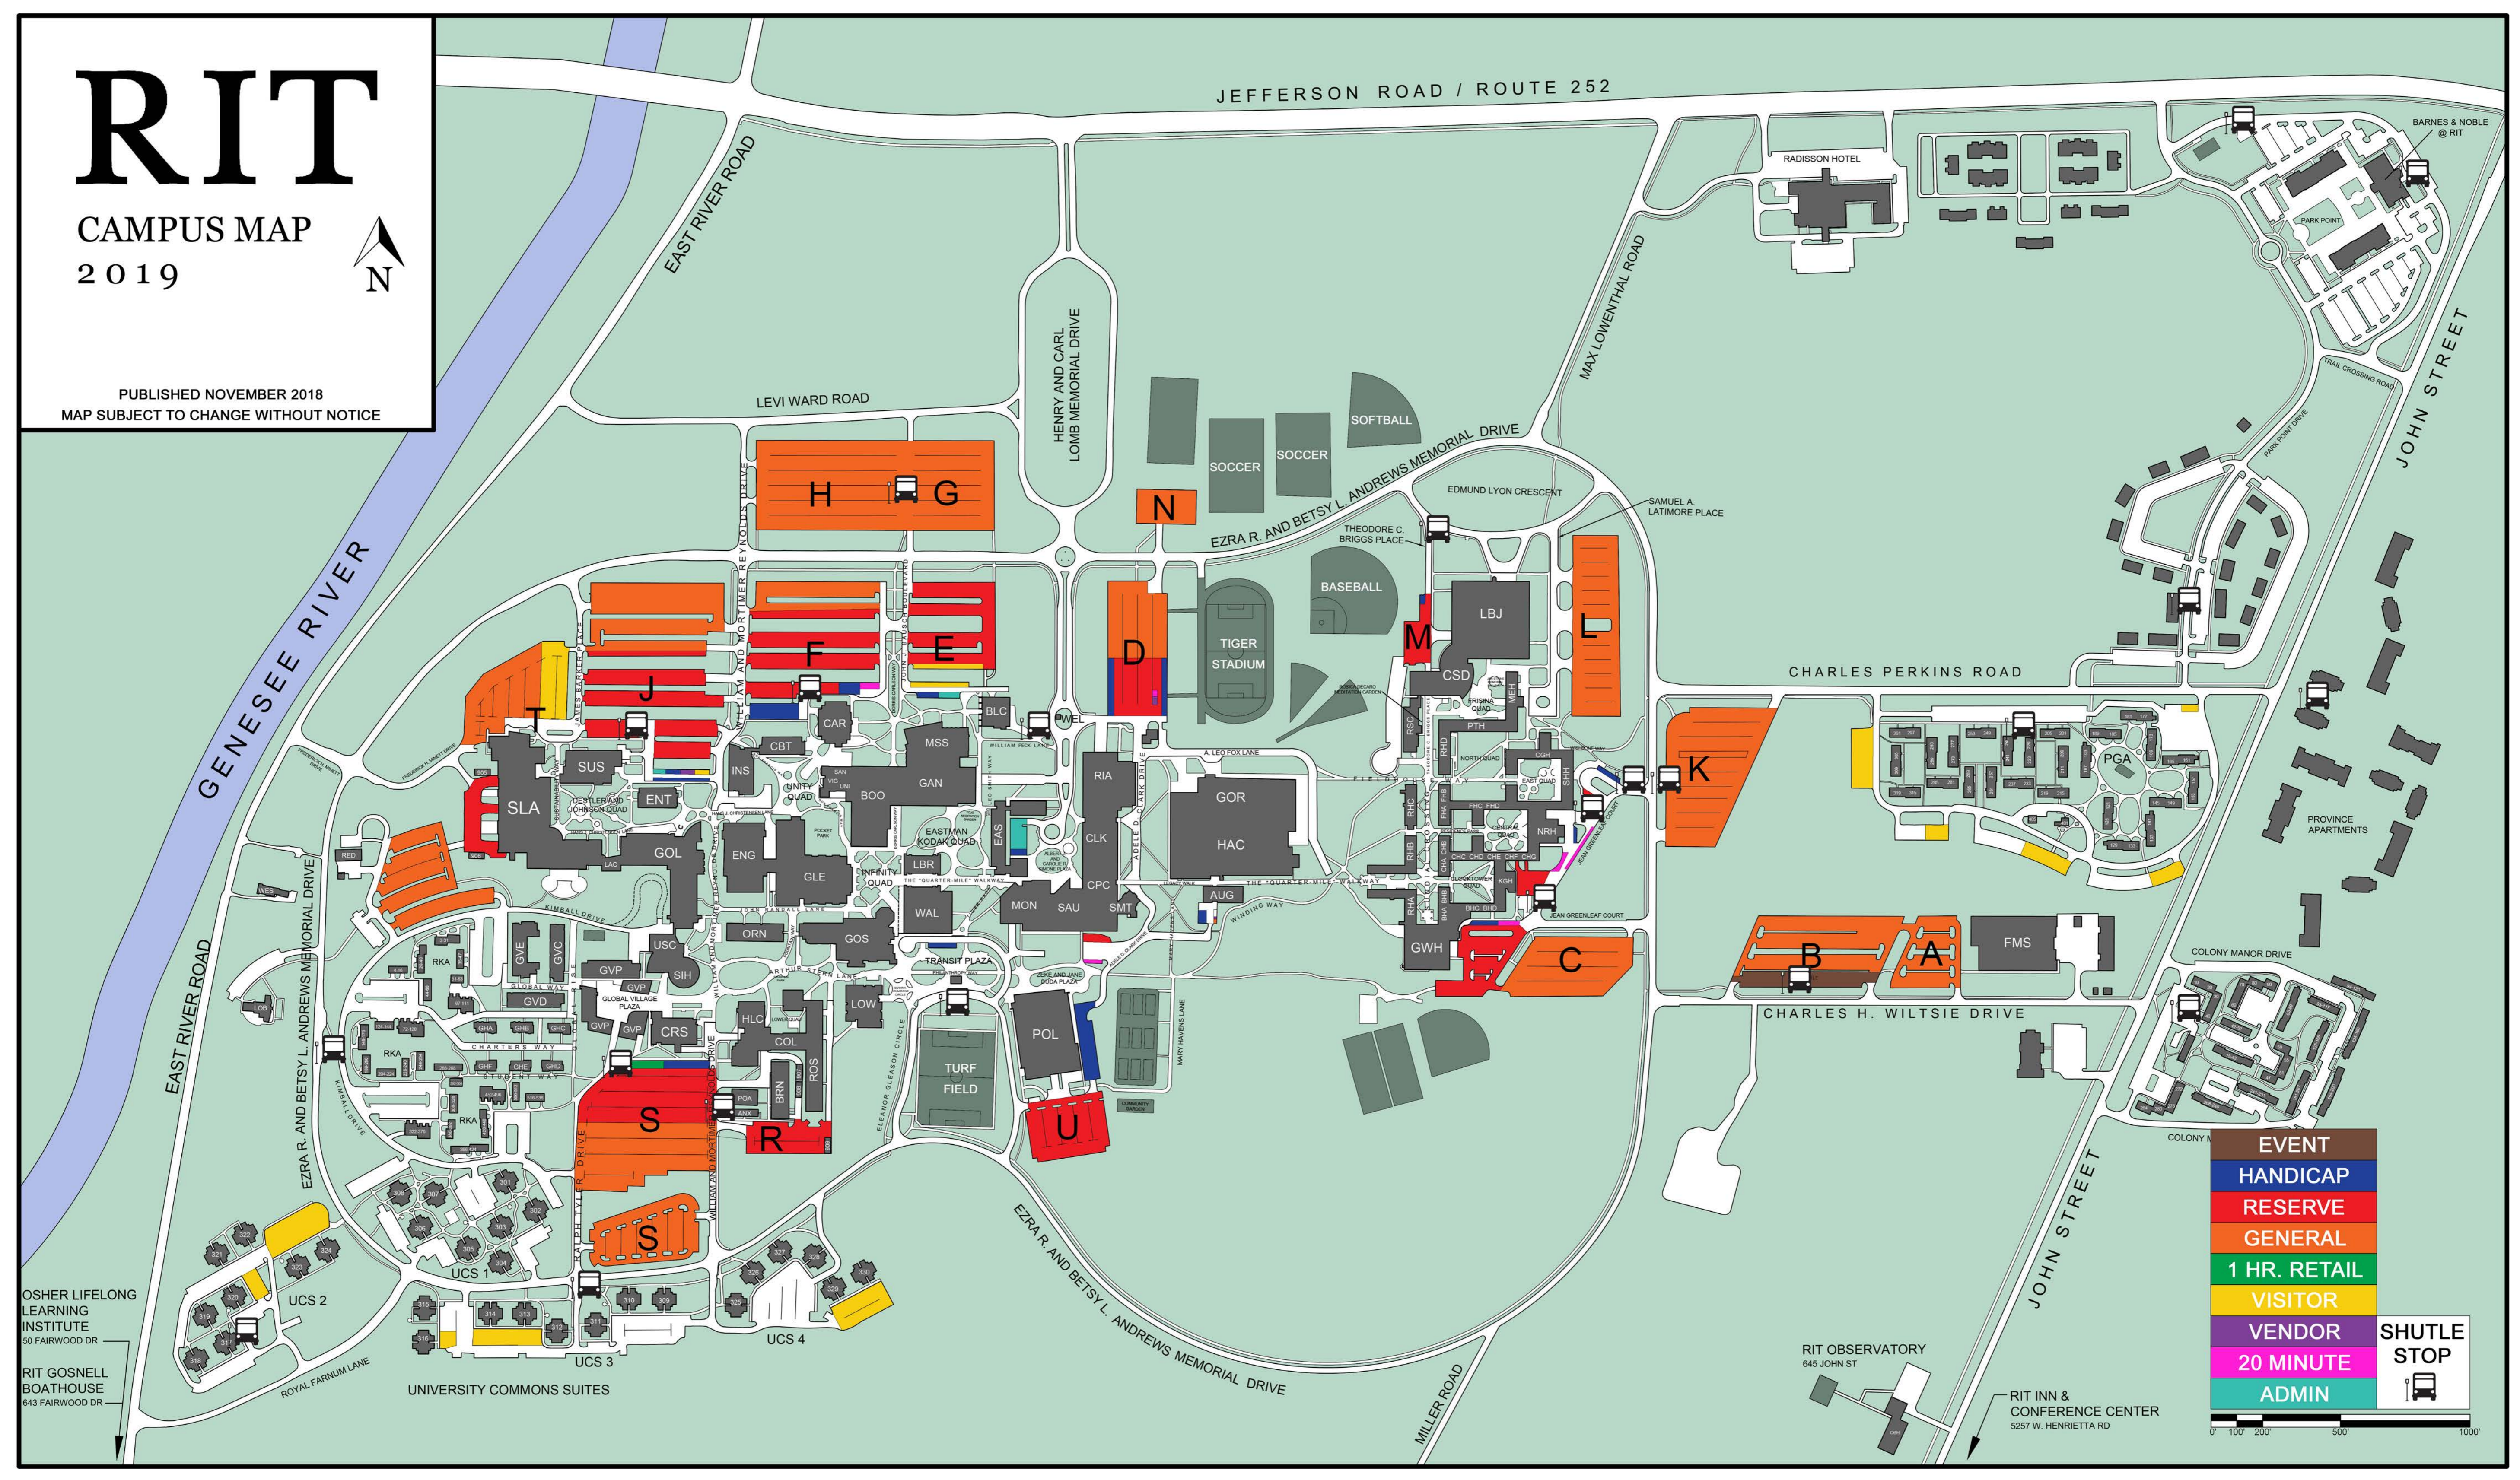

RIT

CAMPUS MAP 2019

PUBLISHED NOVEMBER 2018
MAP SUBJECT TO CHANGE WITHOUT NOTICE

EVENT	SHUTTLE STOP
HANDICAP	
RESERVE	
GENERAL	
1 HR. RETAIL	
VISITOR	
VENDOR	
20 MINUTE	
ADMIN	

OSHER LIFELONG LEARNING INSTITUTE
50 FAIRWOOD DR
RIT GOSNELL BOATHOUSE
643 FAIRWOOD DR

RIT OBSERVATORY
645 JOHN ST

RIT INN & CONFERENCE CENTER
5257 W. HENRIETTA RD