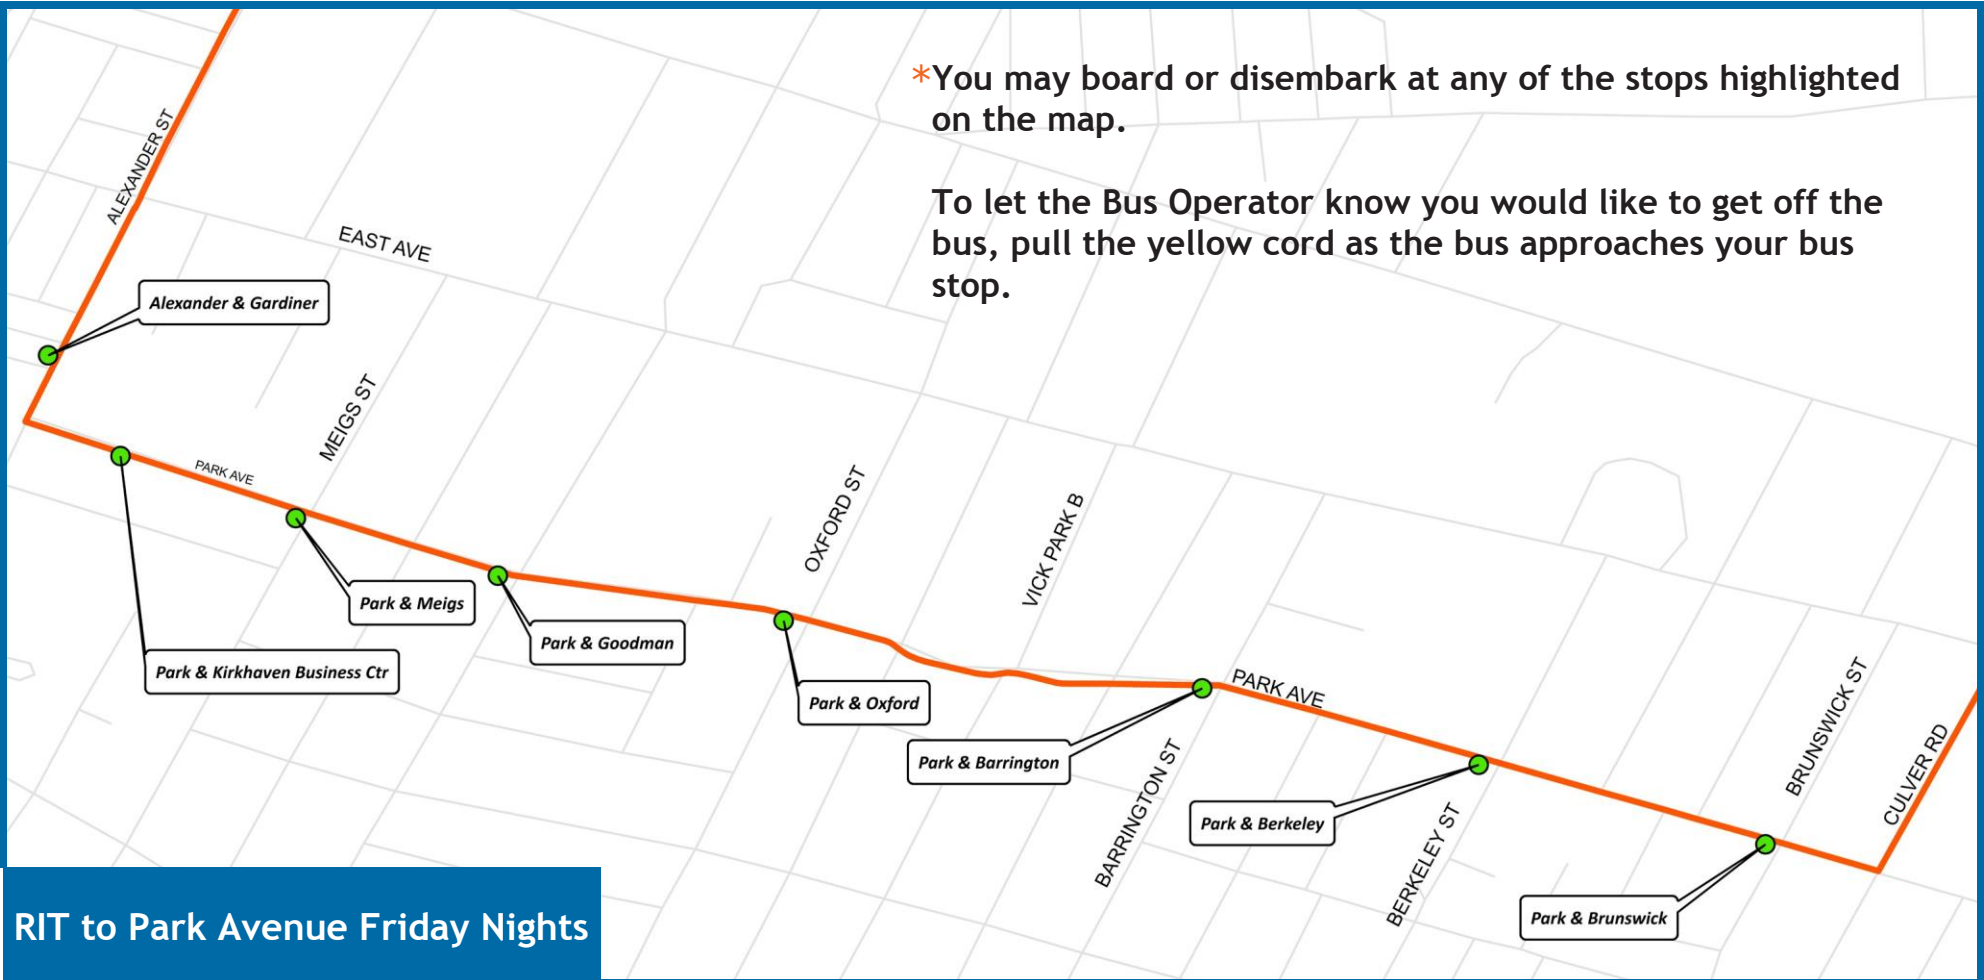

# Park Avenue Friday Nights

RIDE FREE WITH STUDENT I.D.

Effective Fridays:  
January 25 through May 3, 2019

Service does not operate during Spring Break.

[myRTS.com](http://myRTS.com)

Keyword: enjoyRTS

## RIT to Park Avenue Friday Nights

Park Point North	Barnes & Noble	Colony Manor	Perkins Crosswalk	Lot K South	Tyler	Riverknoll	Alexander & Gardiner	Park & Berkley	Park Point North
10:30 PM	10:31 PM	10:35 PM	10:37 PM	10:39 PM	10:43 PM	10:45 PM	11:02 PM	11:08 PM	11:34 PM
11:40 PM	11:41 PM	11:45 PM	11:47 PM	11:49 PM	11:53 PM	11:55 PM	12:12 AM	12:18 AM	12:44 AM
12:50 AM	12:51 AM	12:55 AM	12:57 AM	12:59 AM	1:03 AM	1:05 AM	1:22 AM	1:28 AM	
							2:15 AM	2:21 AM	2:47 AM
2:48 AM	2:49 AM	2:53 AM	2:55 AM	2:57 AM	3:01 AM	3:03 AM			