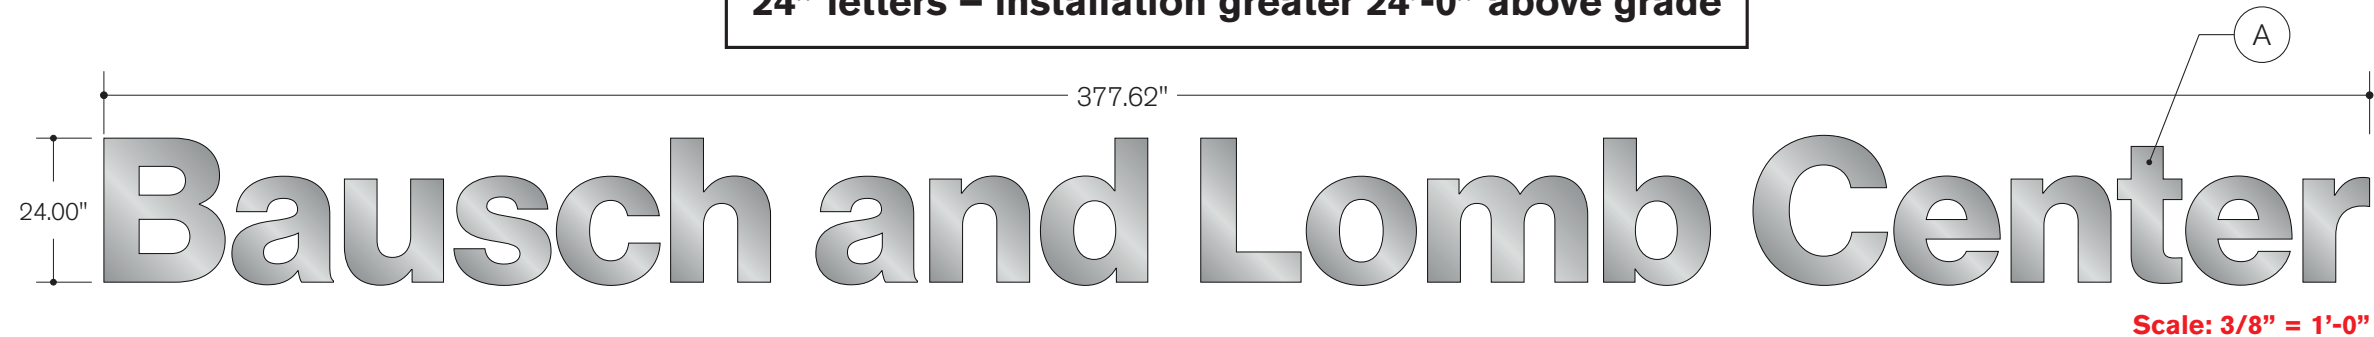

**Type DL.1**  
 Dimensional Copy  
 Stud Mount to Building Fascia  
 Stand Off - 1 1/2"  
**QTY: 1 set**

**10" letters – installation 8'-0" to 16'-0" above grade**

Scale: 3/4" = 1'-0"

**Type DL.2**  
 Dimensional Copy  
 Stud Mount to Building Fascia  
 Stand Off - 1 1/2"  
**QTY: 1 set**

**16" letters – installation 16'-0" to 24'-0" above grade**

Scale: 1/2" = 1'-0"

**Type DL.3**  
 Dimensional Copy  
 Stud Mount to Building Fascia  
 Stand Off - 1 1/2"  
**QTY: 1 set**

**24" letters – installation greater 24'-0" above grade**