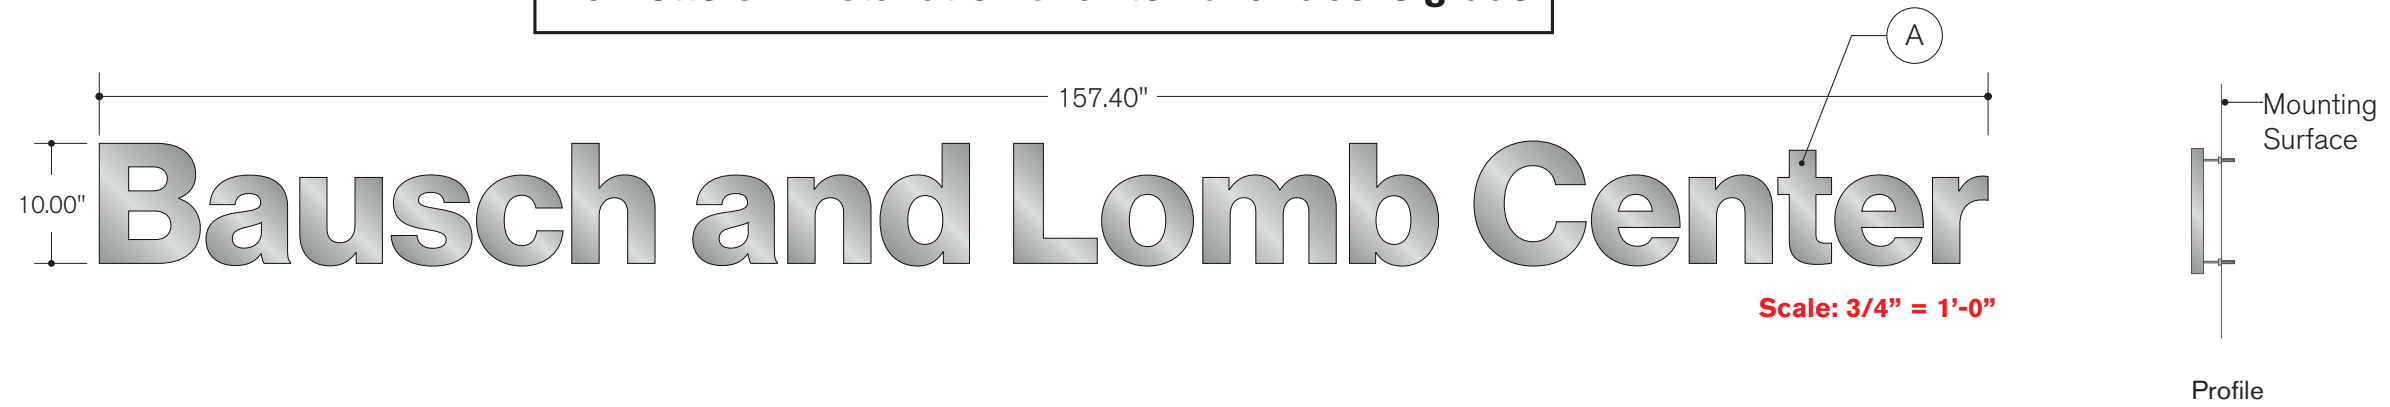

**Type DL.1**  
 Dimensional Copy  
 Stud Mount to Building Fascia  
 Stand Off - 1 1/2"  
**QTY: 1 set**

**10" letters – installation 8'-0" to 16'-0" above grade**

Scale: 3/4" = 1'-0"

**Type DL.2**  
 Dimensional Copy  
 Stud Mount to Building Fascia  
 Stand Off - 1 1/2"  
**QTY: 1 set**

**16" letters – installation 16'-0" to 24'-0" above grade**

Scale: 1/2" = 1'-0"

**Type DL.3**  
 Dimensional Copy  
 Stud Mount to Building Fascia  
 Stand Off - 1 1/2"  
**QTY: 1 set**

**24" letters – installation greater 24'-0" above grade**