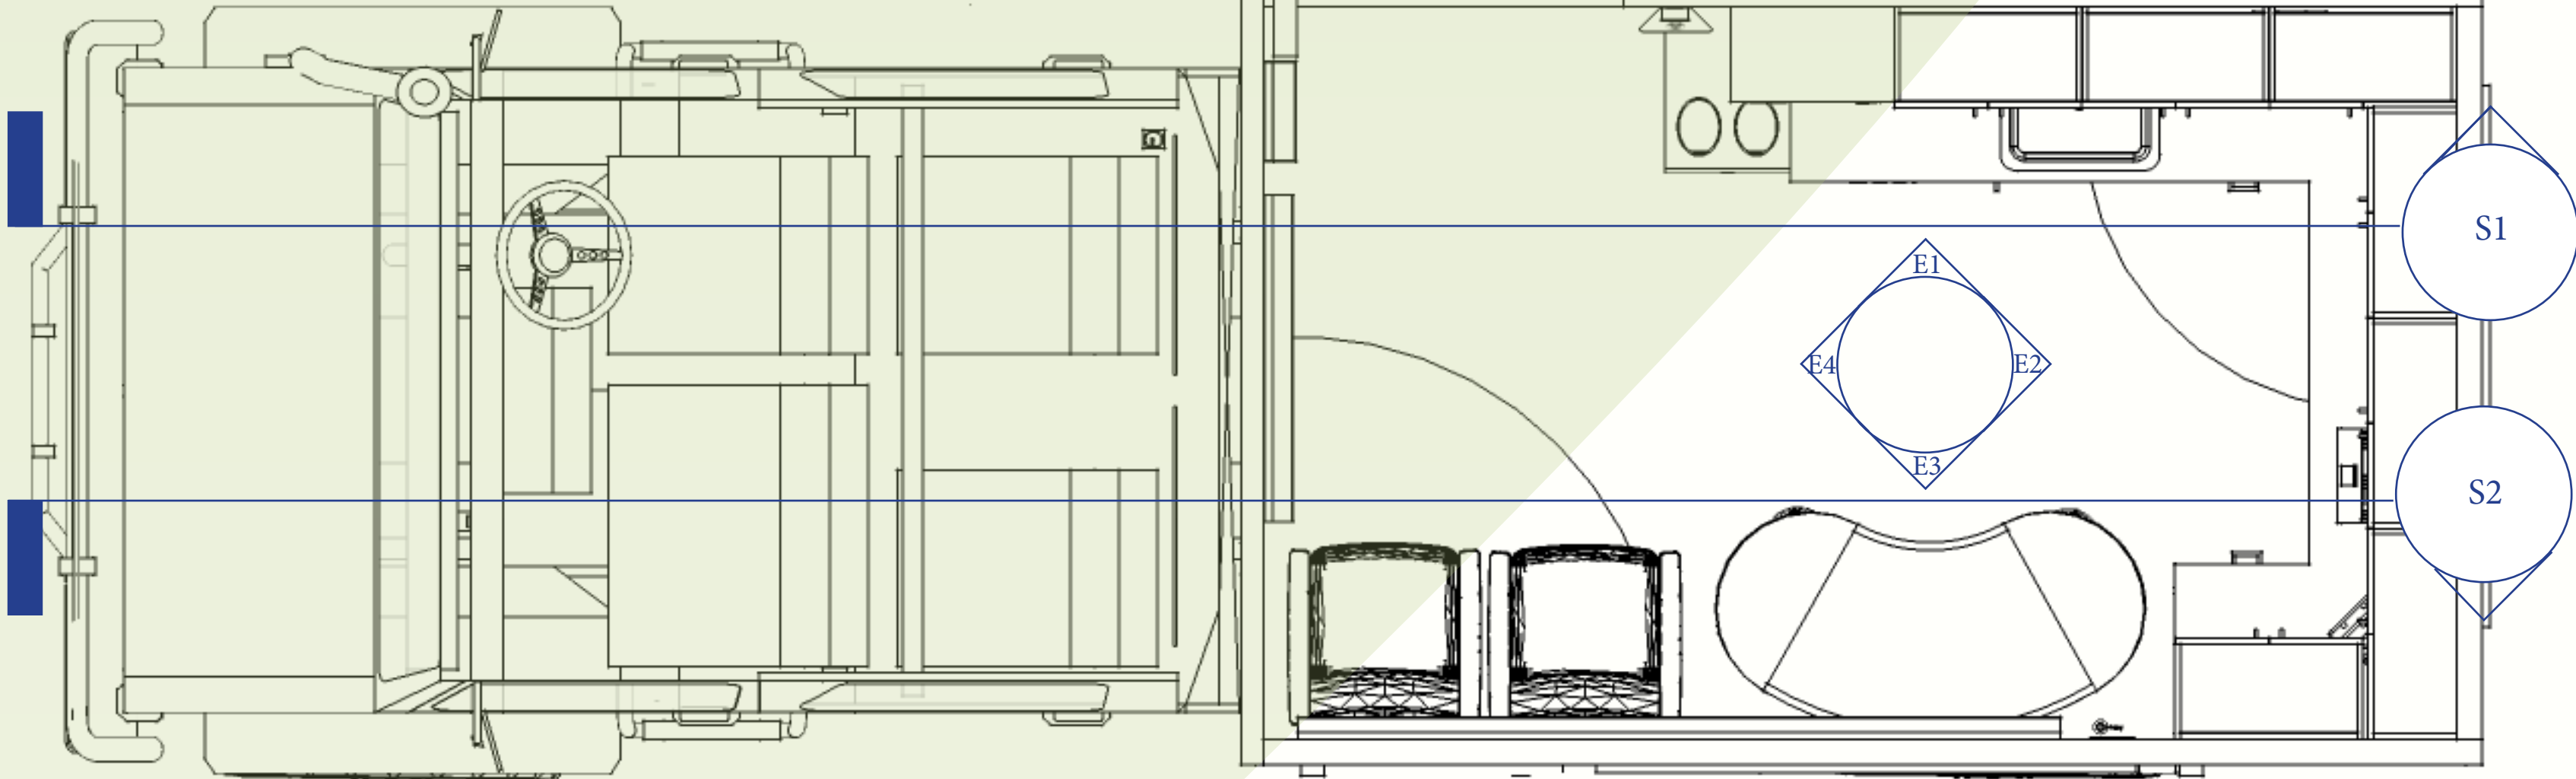

The unit offers a step-ladder stool hybrid that condenses and slides underneath the unit to save space.

Handles and rails can be un-snapped, removed, folded and put away when not in use.

DEPLOYED FLOOR PLAN

INTERIOR VIEW

SECTION 1 VIEW

SECTION 2 VIEW

SECTION THROUGH UNIT LOOKING AT EXAM SET UP

ELEVATION 3

ELEVATION 4

CORIAN - ANTARTICA COLID SURFACE : COUNTERTOP

DESIGNTEX - GLEAM - IVORY: KMC CHAIRS