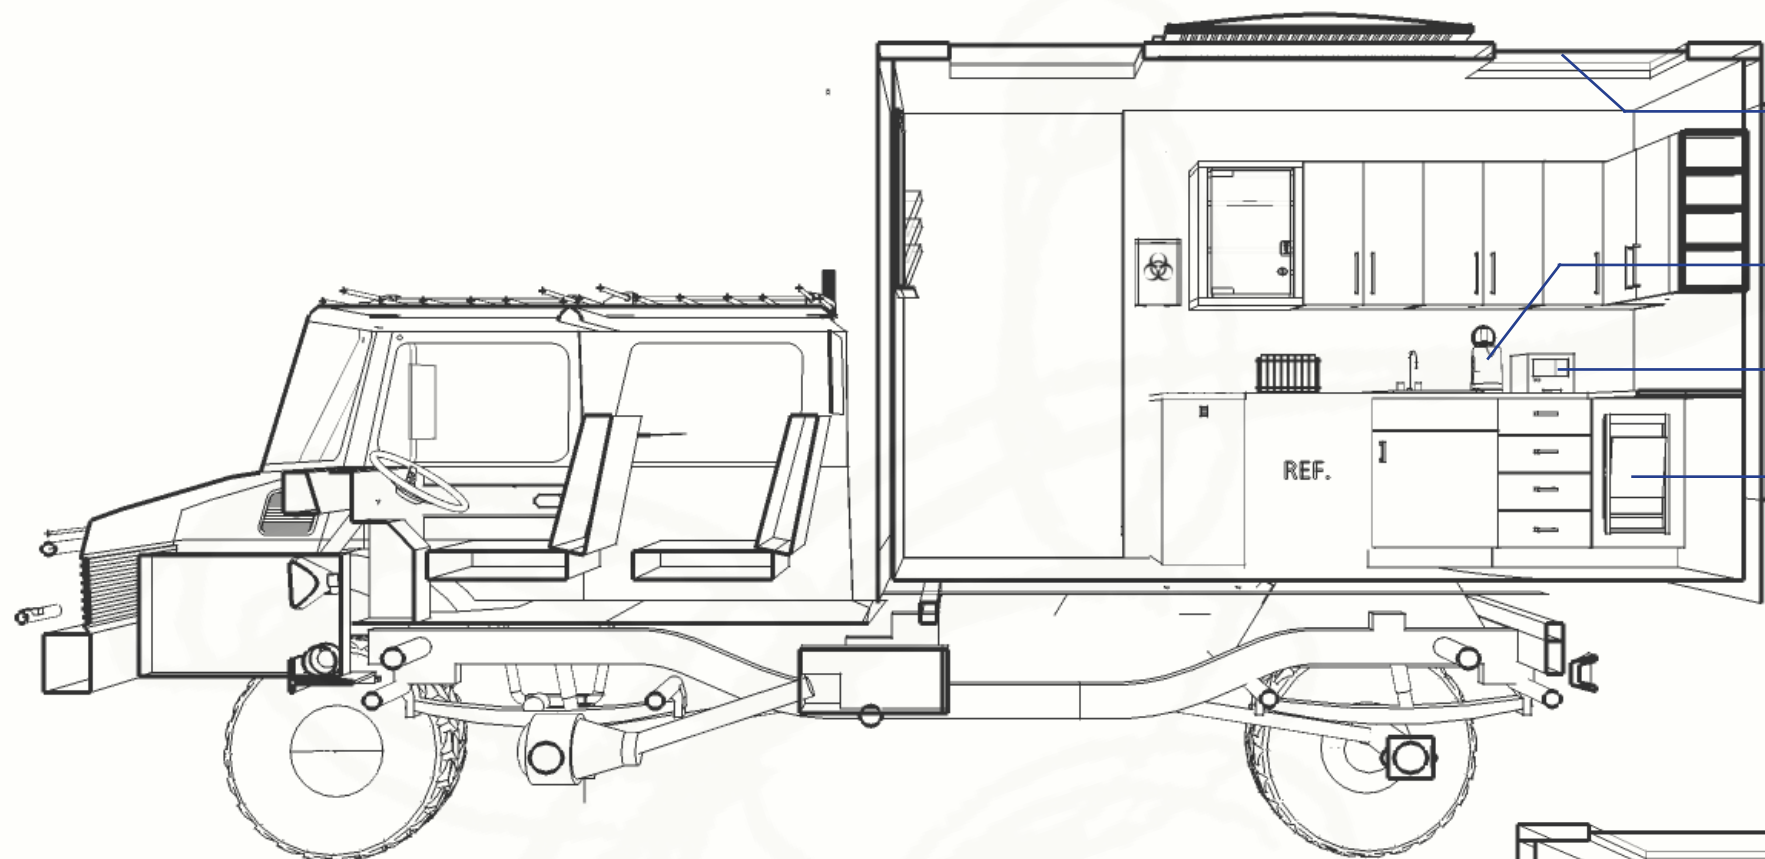

The unit offers a step-ladder stool hybrid that condenses and slides underneath the unit to save space.

Handles and rails can be un-snapped, removed, folded and put away when not in use.

DEPLOYED FLOOR PLAN

INTERIOR VIEW

SECTION 1 VIEW

SECTION 2 VIEW

SECTION THROUGH UNIT LOOKING AT EXAM SET UP

ELEVATION 3

ELEVATION 4

CORIAN - ANTARTICA COLID SURFACE : COUNTERTOP

DESIGNTEX - GLEAM - IVORY: KMC CHAIRS