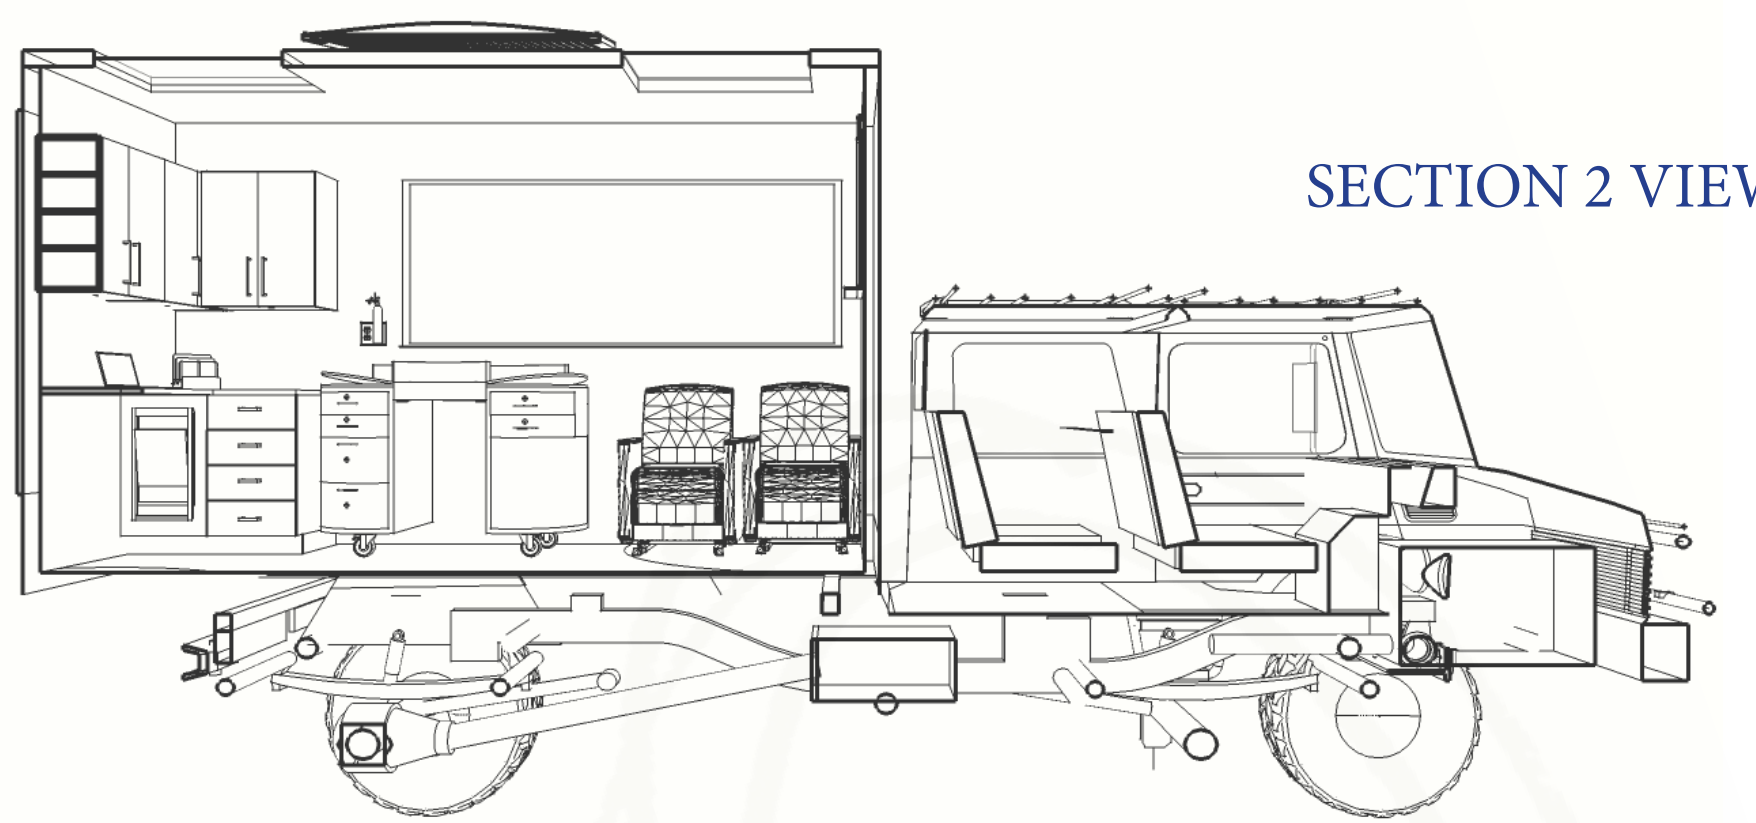

The unit offers a step-ladder stool hybrid that condenses and slides underneath the unit to save space.

Handles and rails can be un-snapped, removed, folded and put away when not in use.

DEPLOYED FLOOR PLAN

INTERIOR VIEW

SECTION 1 VIEW

SECTION 2 VIEW

SECTION THROUGH UNIT LOOKING AT EXAM SET UP

ELEVATION 3

ELEVATION 4

CORIAN - ANTARTICA COLID SURFACE : COUNTERTOP

DESIGNTEX - GLEAM - IVORY: KMC CHAIRS