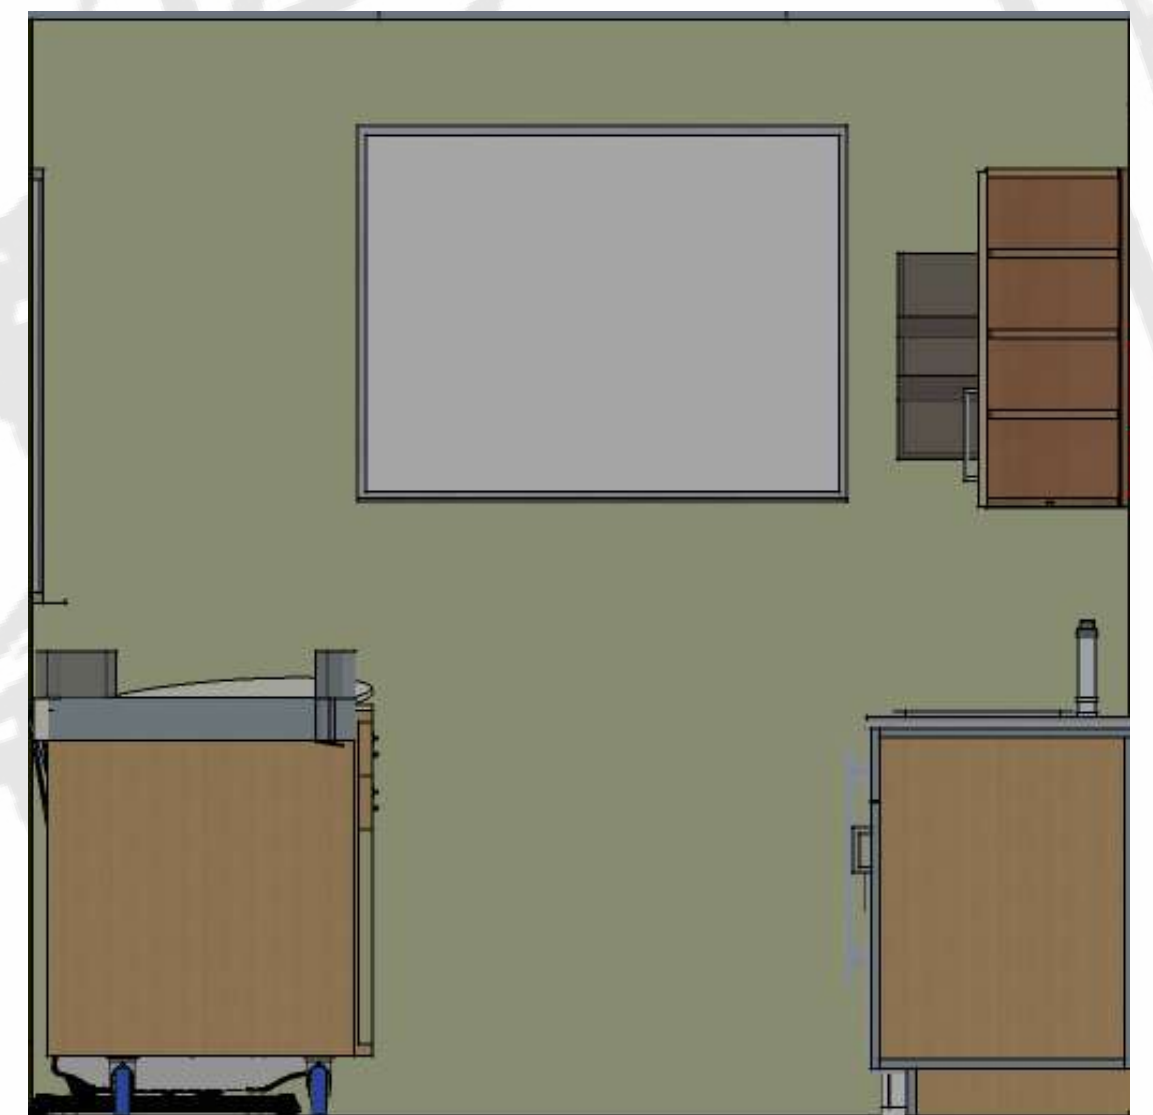

The unit offers a step-ladder stool hybrid that condenses and slides underneath the unit to save space.

Handles and rails can be un-snapped, removed, folded and put away when not in use.

DEPLOYED FLOOR PLAN

INTERIOR VIEW

SECTION 1 VIEW

SECTION 2 VIEW

SECTION THROUGH UNIT LOOKING AT EXAM SET UP

ELEVATION 3

ELEVATION 4

CORIAN - ANTARTICA COLID SURFACE : COUNTERTOP

DESIGNTEX - GLEAM - IVORY: KMC CHAIRS