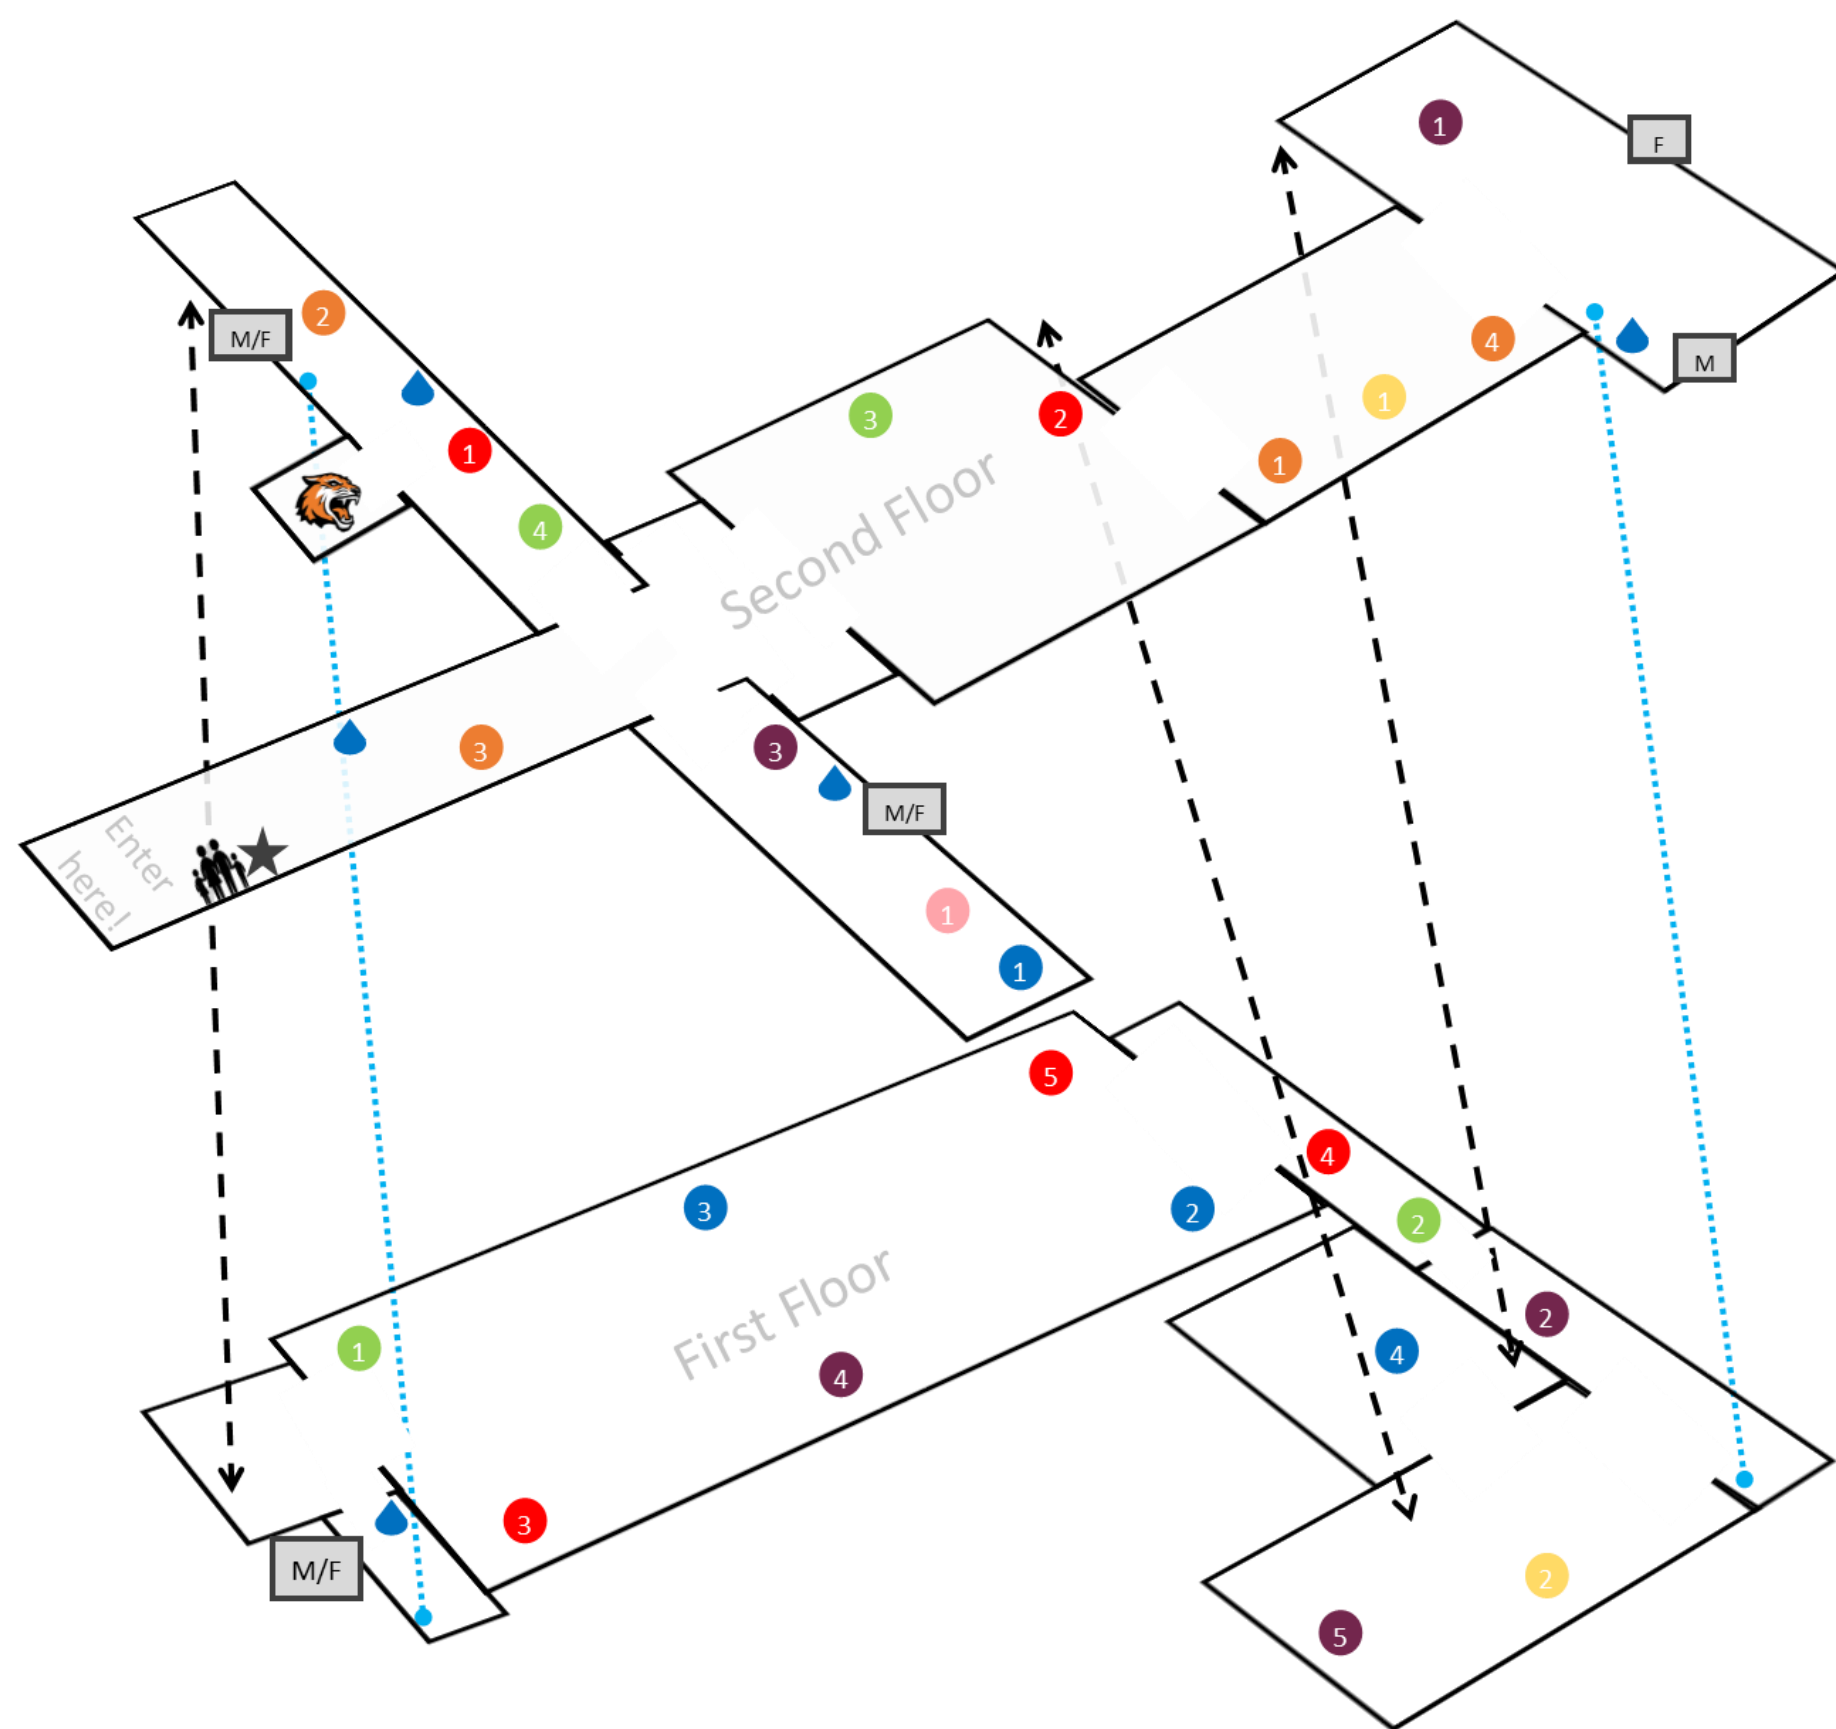

KEY

← - - - - - →
Stairs

.....
Elevator

M/F
Restrooms

Water Fountain

Alumni Hospitality Suite, Kelly Conference Room GLE 2255

Parent Table

★
Prize Table

Biomedical Engineering

Chemical Engineering

Computer Engineering

Electrical Engineering

Industrial Engineering

Mechanical Engineering

Microelectronic Engineering

*Download the RIT Mobile App for a full, interactive campus map!

Rt 000 James K. Glasgow Rd