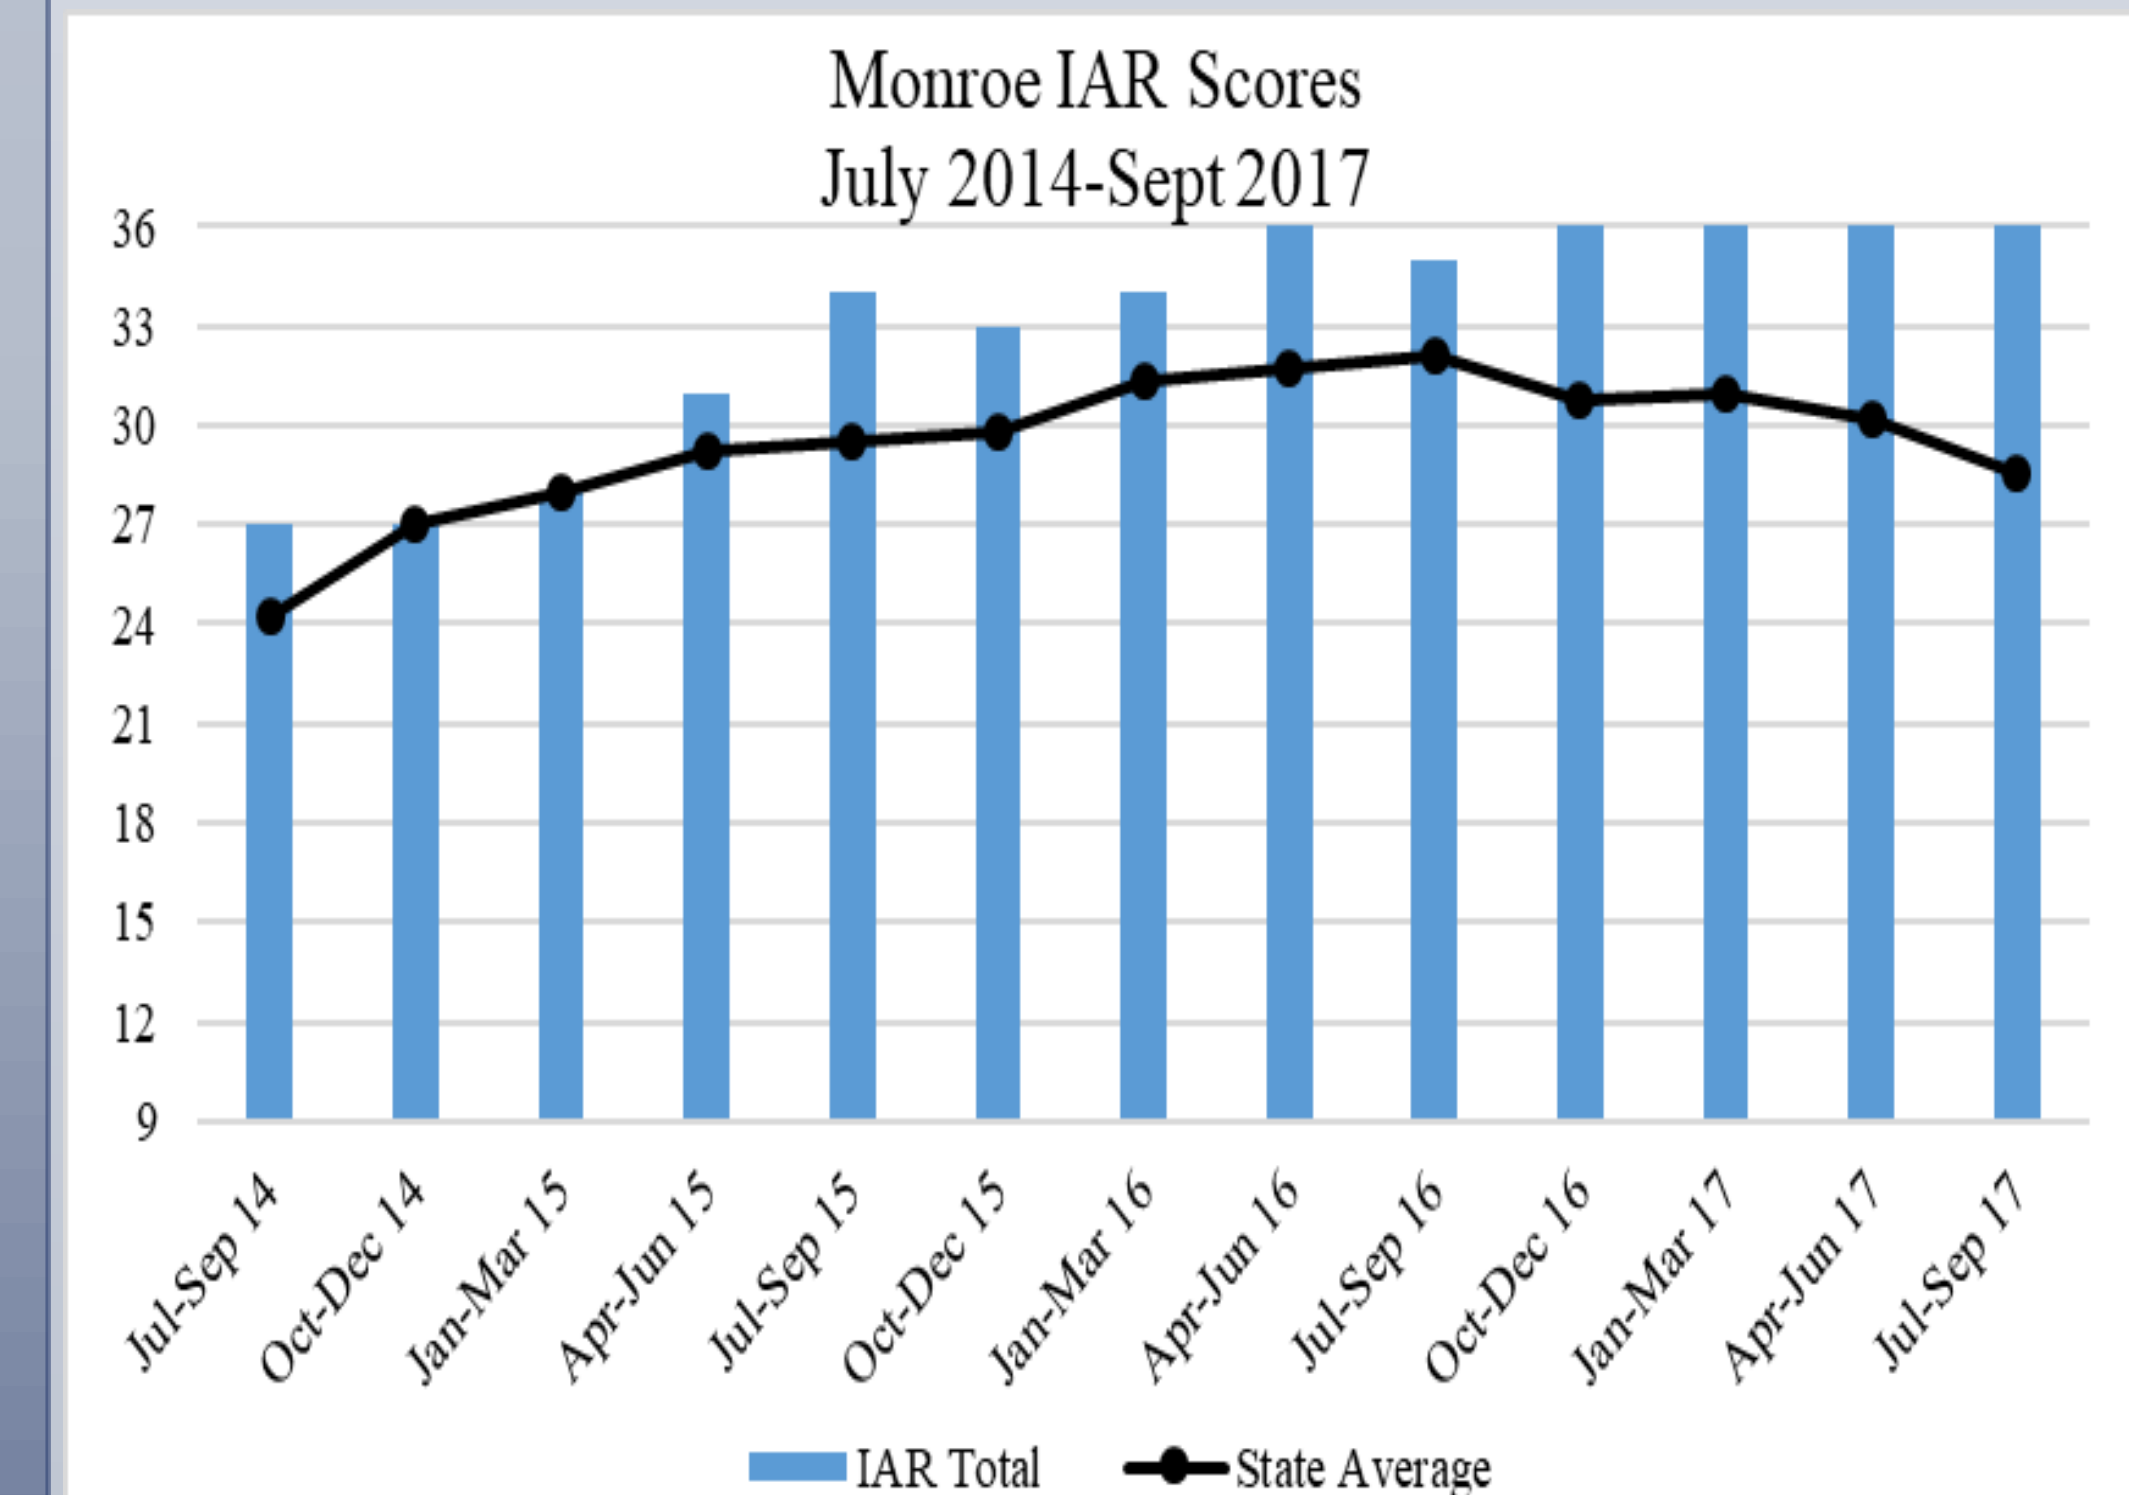

CPSI Contact Information

Center for Public Safety Initiatives
Department of Criminal Justice
Building 1, Room 2383
Rochester Institute of Technology

www.rit.edu/cla/criminaljustice/cpsi