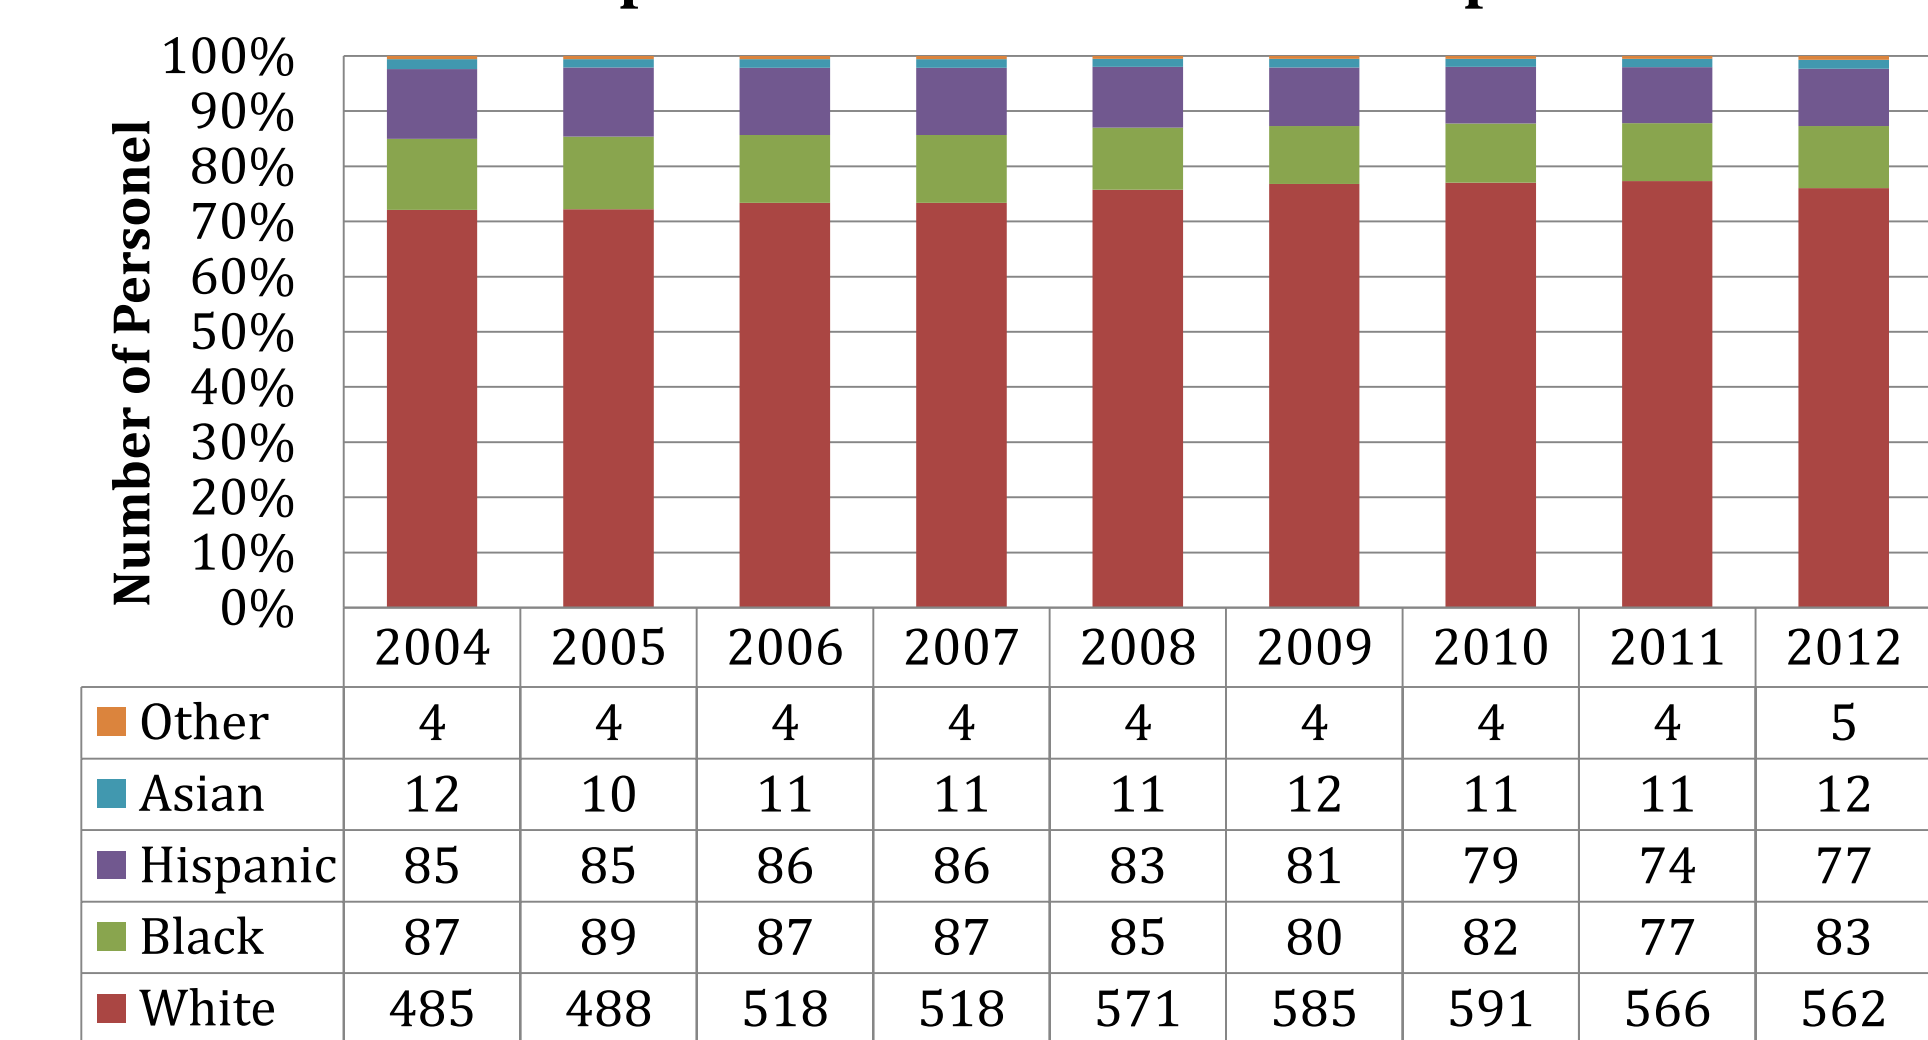

Juvenile Offender Population of Monroe County by Race

Juvenile Criminal Activity (Non Property Related)

Rochester Police Department Data

Gender Composition of Rochester Police Department

Racial Composition of Rochester Police Department