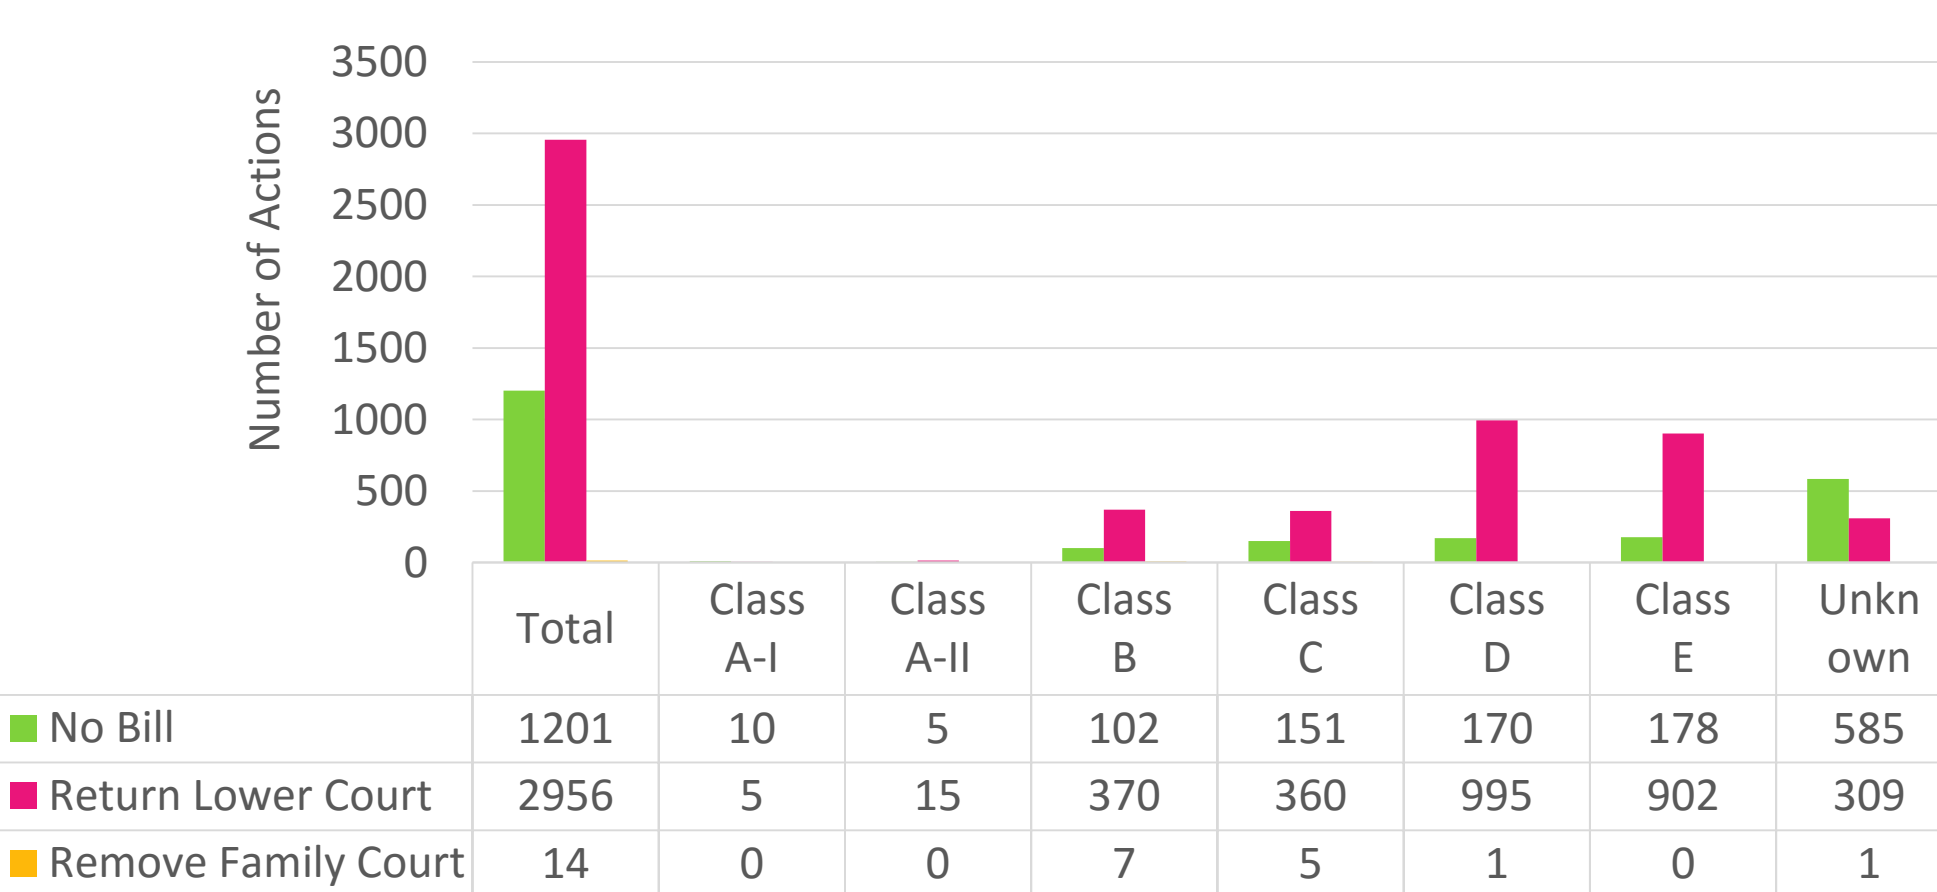

NYS DCJS Justice Service Actions (Other Cases)