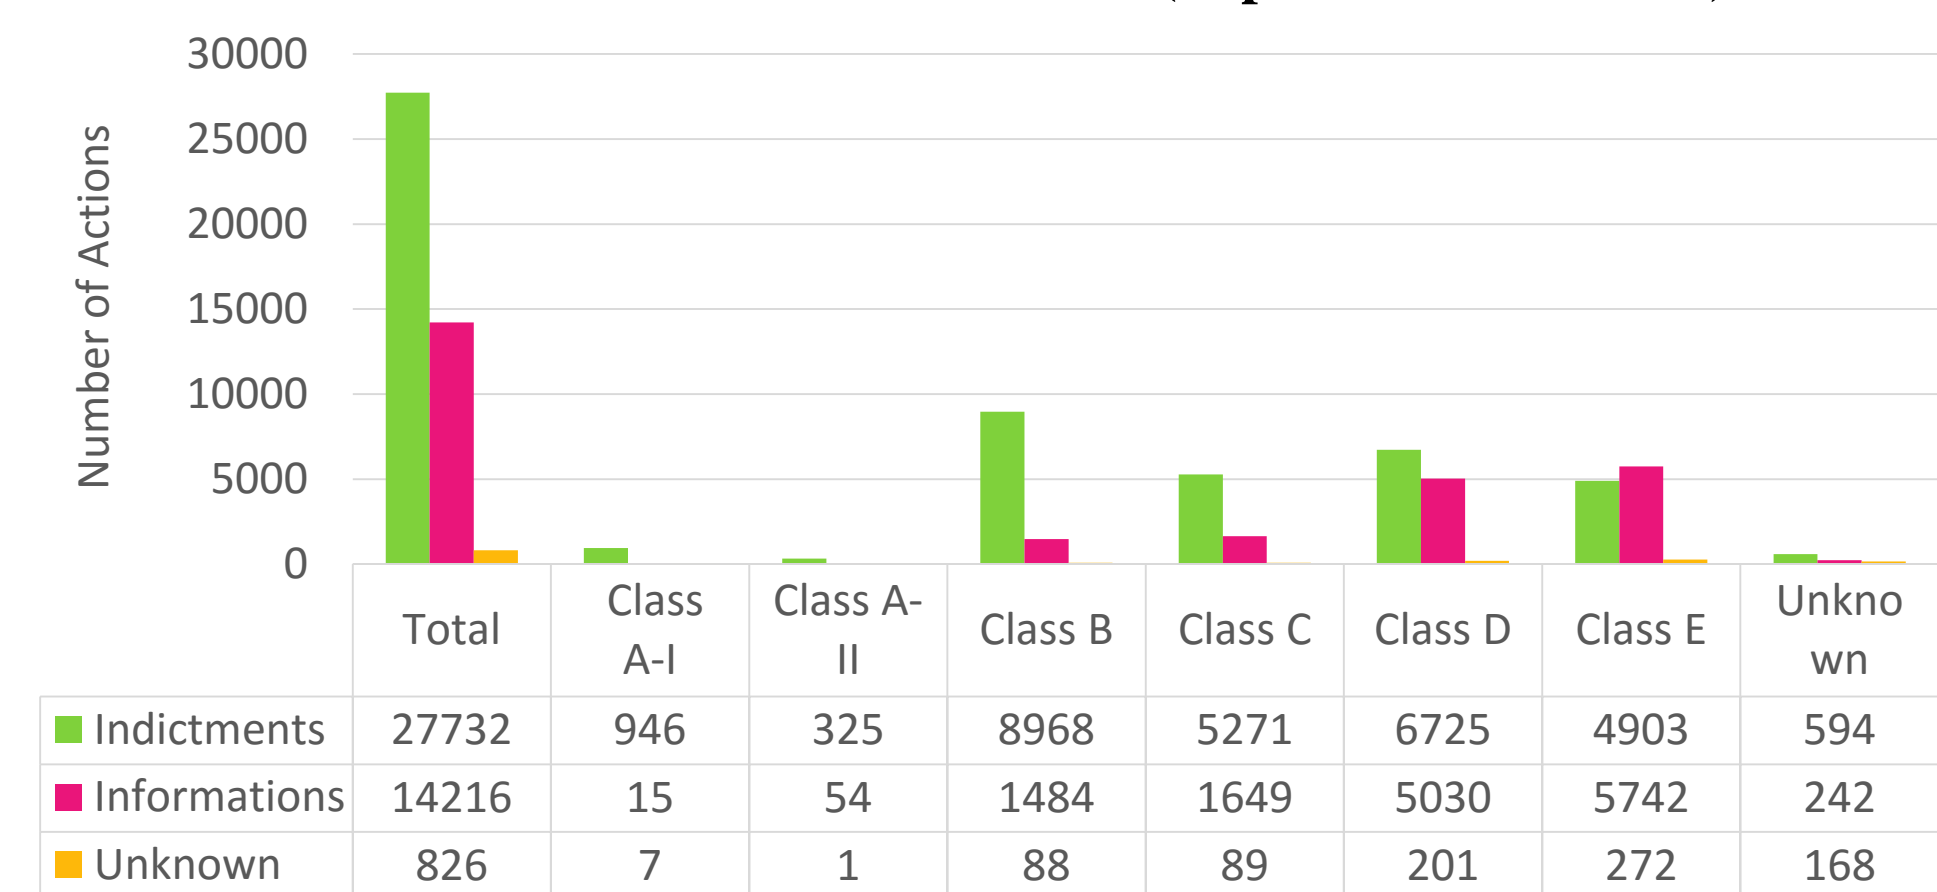

This project provides a compilation of criminal justice related statistics pertinent to Monroe County in a manner that is easily communicable to the public at large. The information will yield a more concrete understanding of Monroe County's current criminal justice situation. The project focuses on the areas of arrests, criminal offenses, sentences, and dispositions for adults and juveniles in Monroe County as well as data concerning the Rochester Police Department and the Monroe County Jail inmate population. The intent is to use this information more extensively in future papers that focus on each area of information covered by this project.

Objectives

- Compile a source of data and information that will provide a basic understanding of Monroe County's current criminal justice situation.
- Present this material in a manner that is easily understandable to the public, conveys significance of information and underlying aspects that may not at first be apparent.
- This project does not intend to extensively analyze data, merely to present information for a general understanding of Monroe County's current standing in relation to criminal justice.
- In the future this information will be divided into categories of different data aspects, and developed into various papers with more in-depth analysis.

Adult Arrests and Sentences Data

NYS DCJS' Justice Service Actions (Superior Court Cases)

¹DCJS is New York State's Department of Criminal Justice Services.