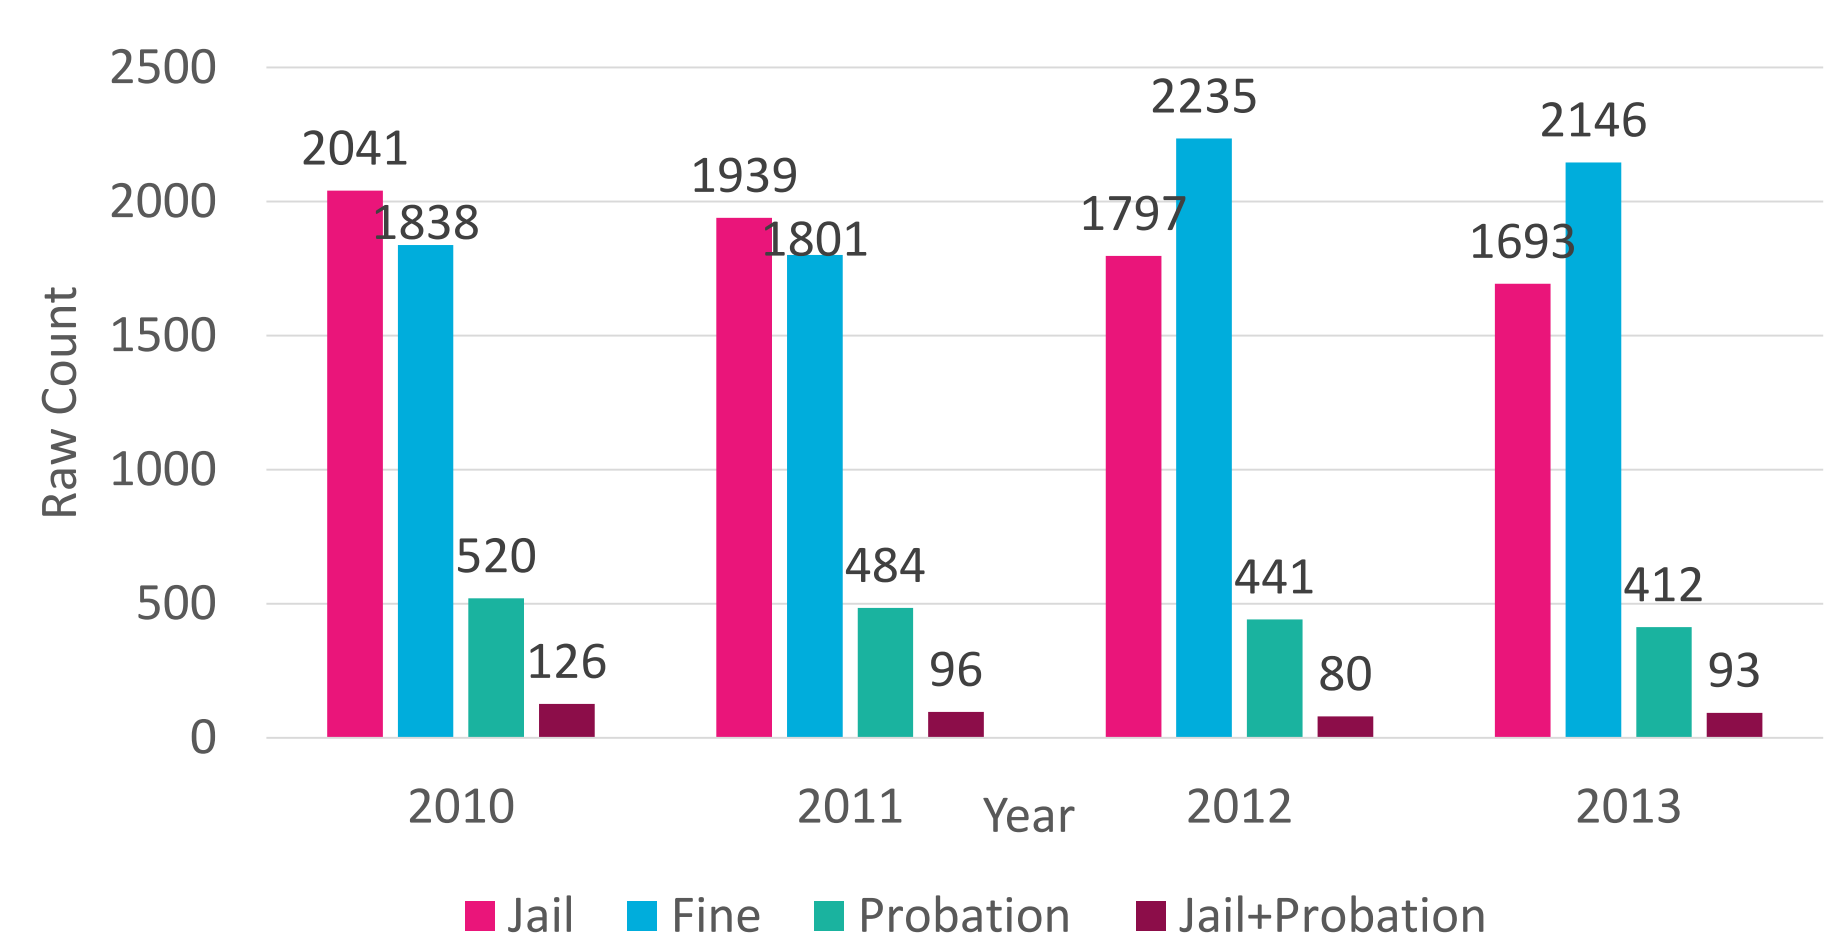

Adult Sentence Types for Misdemeanor Charges in Monroe County, NY (2010-2013)