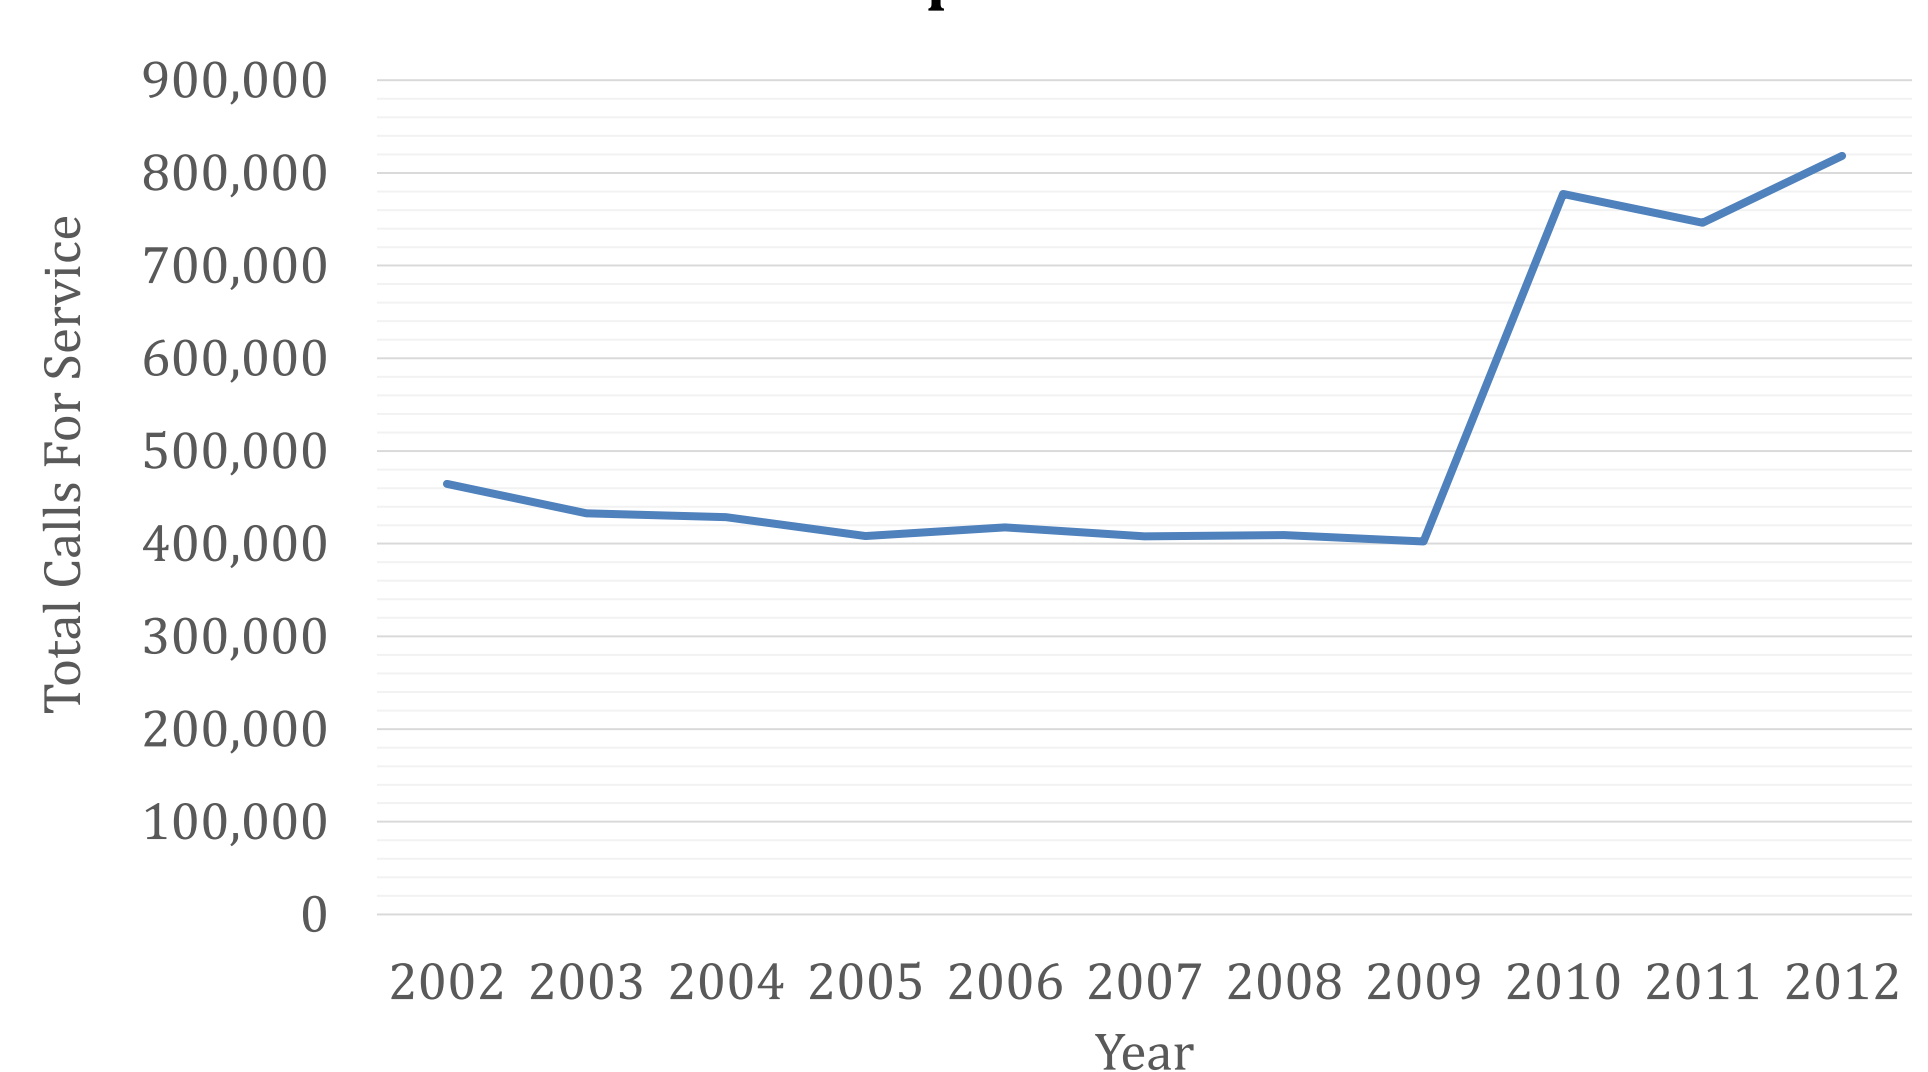

Rochester Police Department Calls for Service

Monroe County Jail Data

	Year	2010	2011	2012	2013	2014	2015
Monroe County	Census	344	350	372	323	330	310
	In house	353	359	372	323	330	310
Correctional Facility	Sentenced	270	255	263	209	204	183
	In house	1,057	1,000	970	989	1,009	998
Monroe County Jail	In house	1,058	999	969	989	1,011	995
	Sentenced	207	196	161	166	170	155