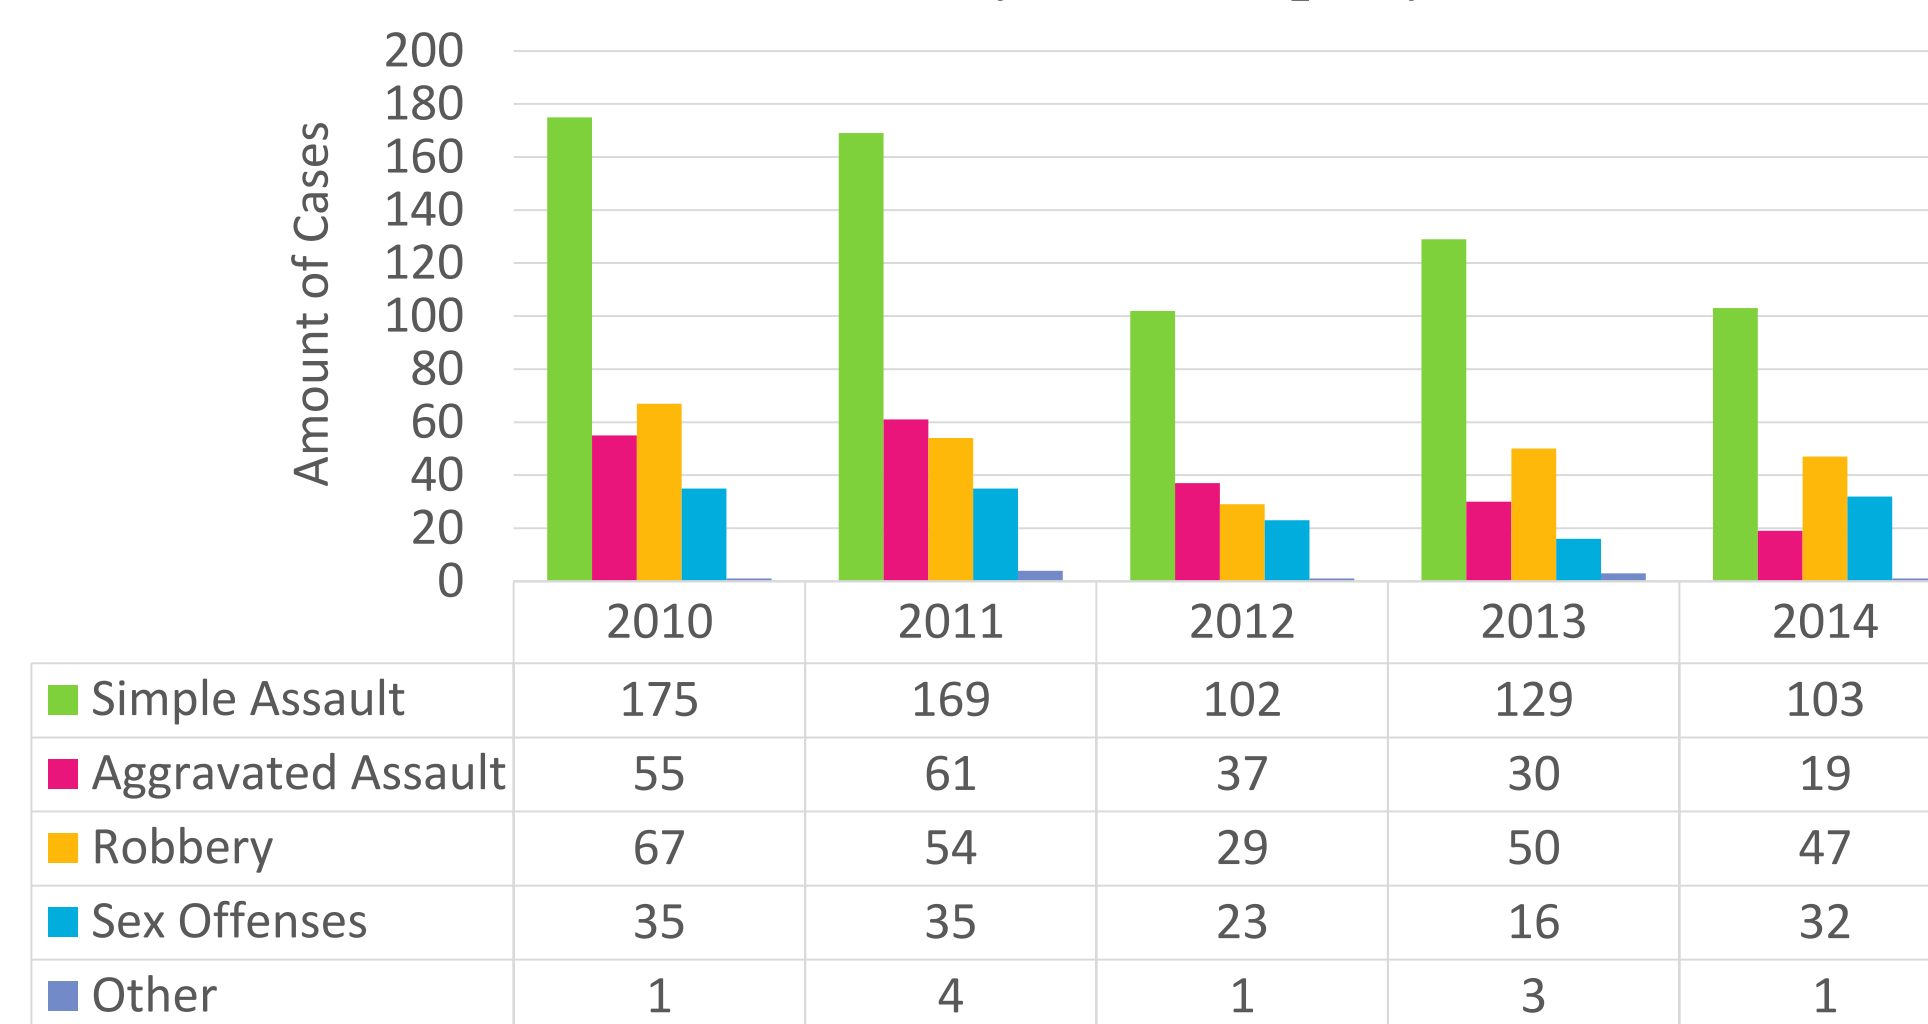

Juvenile Criminal Activity (Non Property Related)