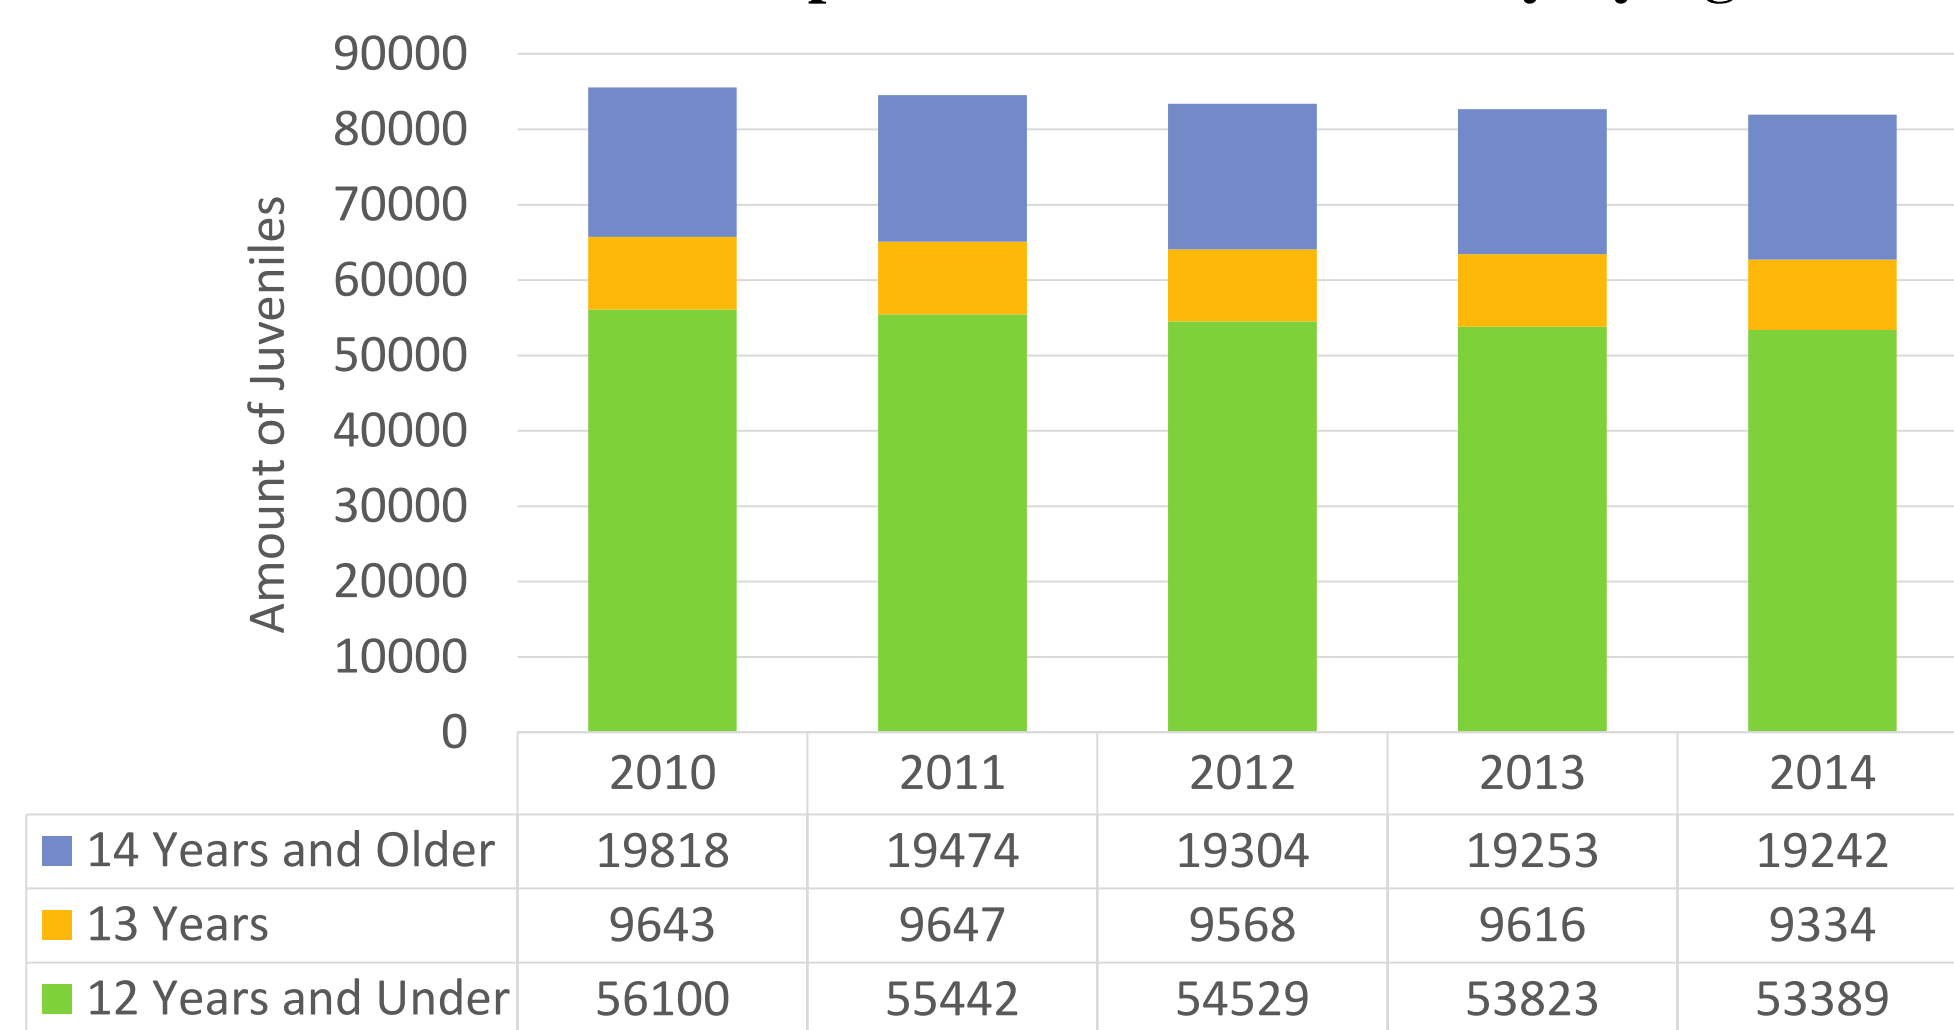

Objectives

- Compile a source of data and information that will provide a basic understanding of Monroe County's current criminal justice situation.
- Present this material in a manner that is easily understandable to the public, conveys significance of information and underlying aspects that may not at first be apparent.
- This project does not intend to extensively analyze data, merely to present information for a general understanding of Monroe County's current standing in relation to criminal justice.
- In the future this information will be divided into categories of different data aspects, and developed into various papers with more in-depth analysis.

Adult Sentence Types for Felony Charges in Monroe County, NY (2010-2013)

Adult Sentence Types for Misdemeanor Charges in Monroe County, NY (2010-2013)

Juvenile Data

Juvenile Offender Population of Monroe County By Age