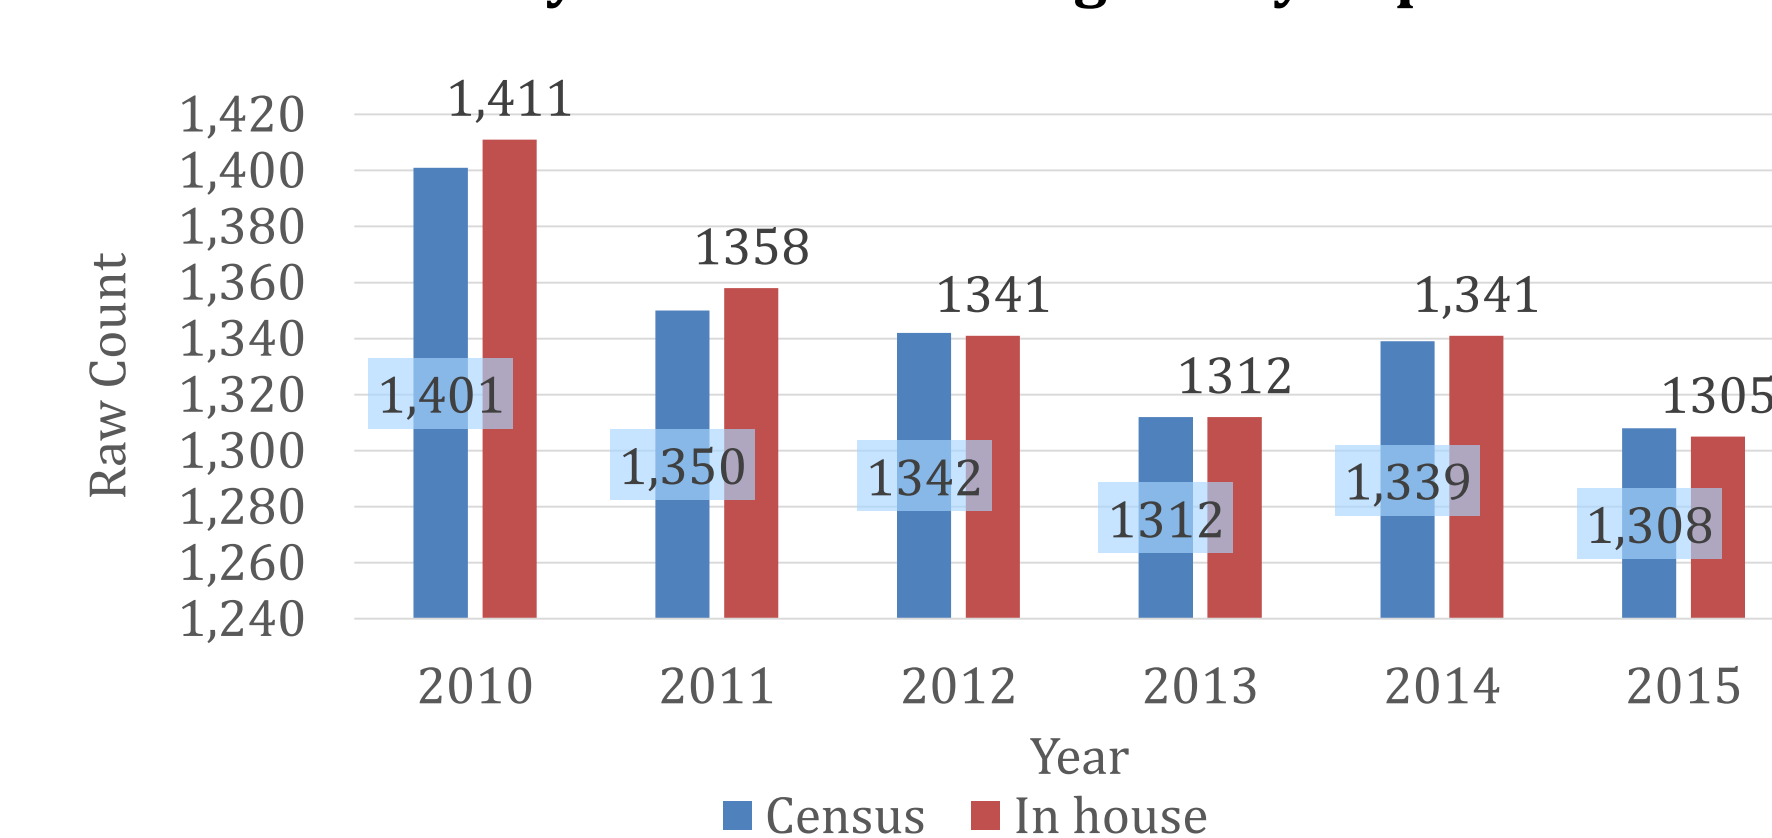

Monroe County Jail Data

	Year	2010	2011	2012	2013	2014	2015
Monroe County	Census	344	350	372	323	330	310
	In house	353	359	372	323	330	310
Correctional Facility	Sentenced	270	255	263	209	204	183
	In house	1,057	1,000	970	989	1,009	998
Monroe County Jail	In house	1,058	999	969	989	1,011	995
	Sentenced	207	196	161	166	170	155

Monroe County Jail and Monroe County Correctional Facility Combined Average Daily Population