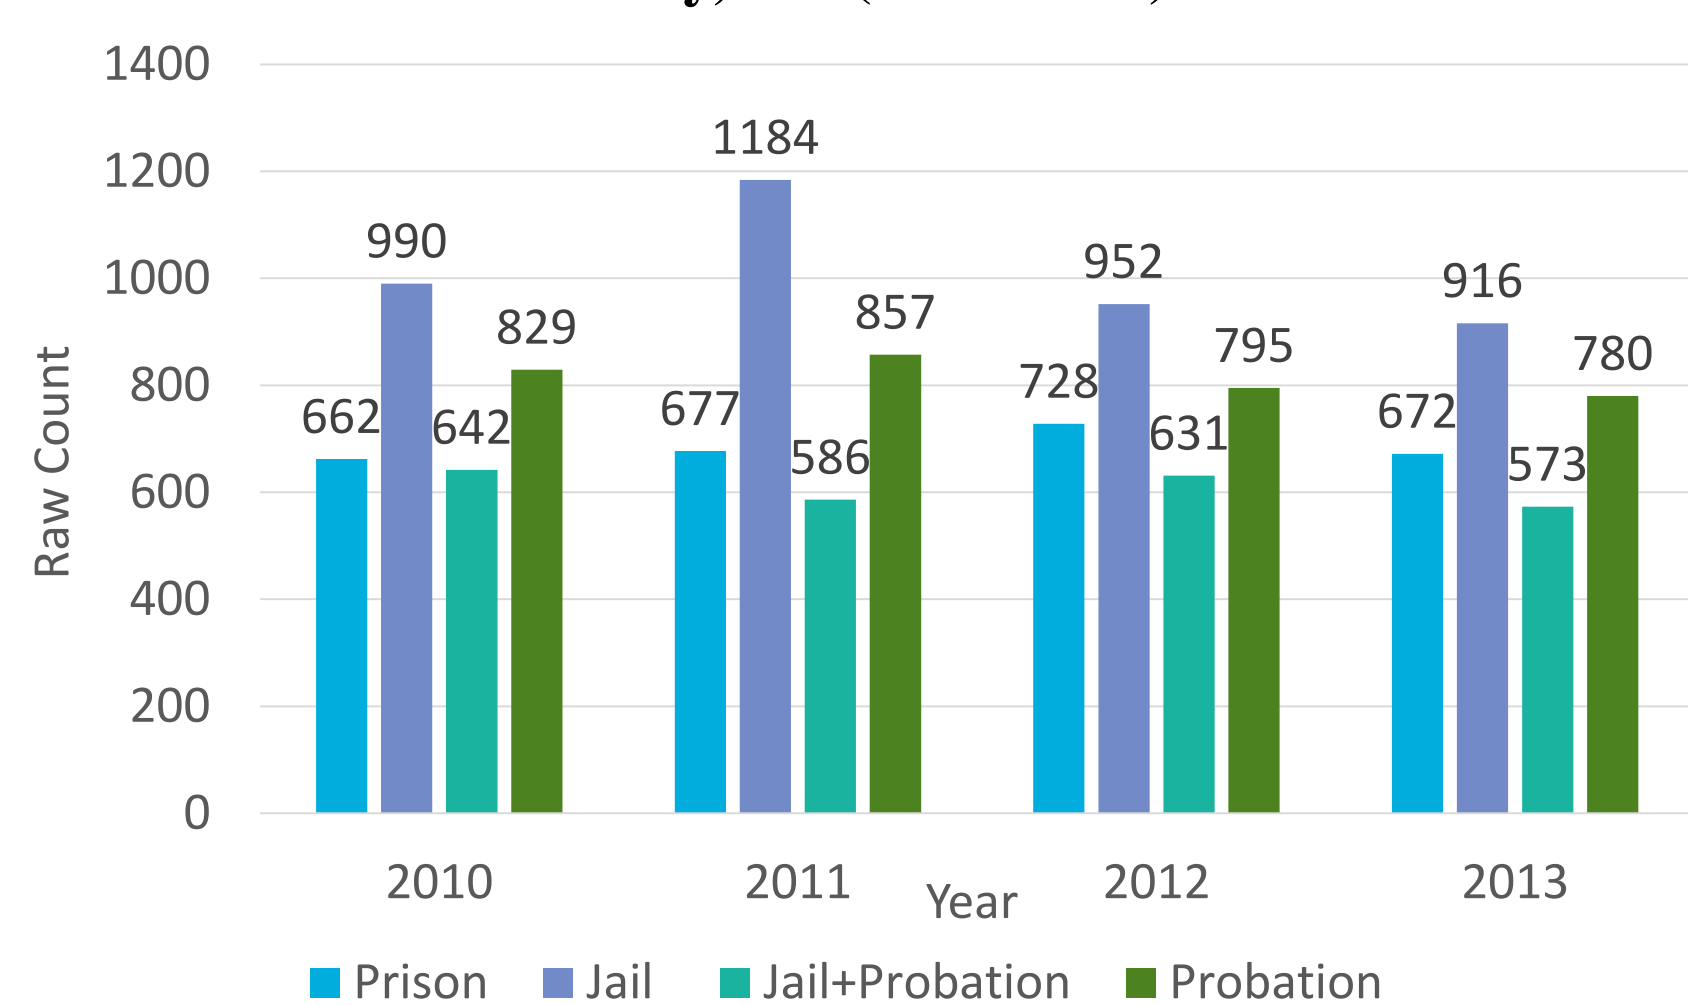

Adult Sentence Types for Felony Charges in Monroe County, NY (2010-2013)