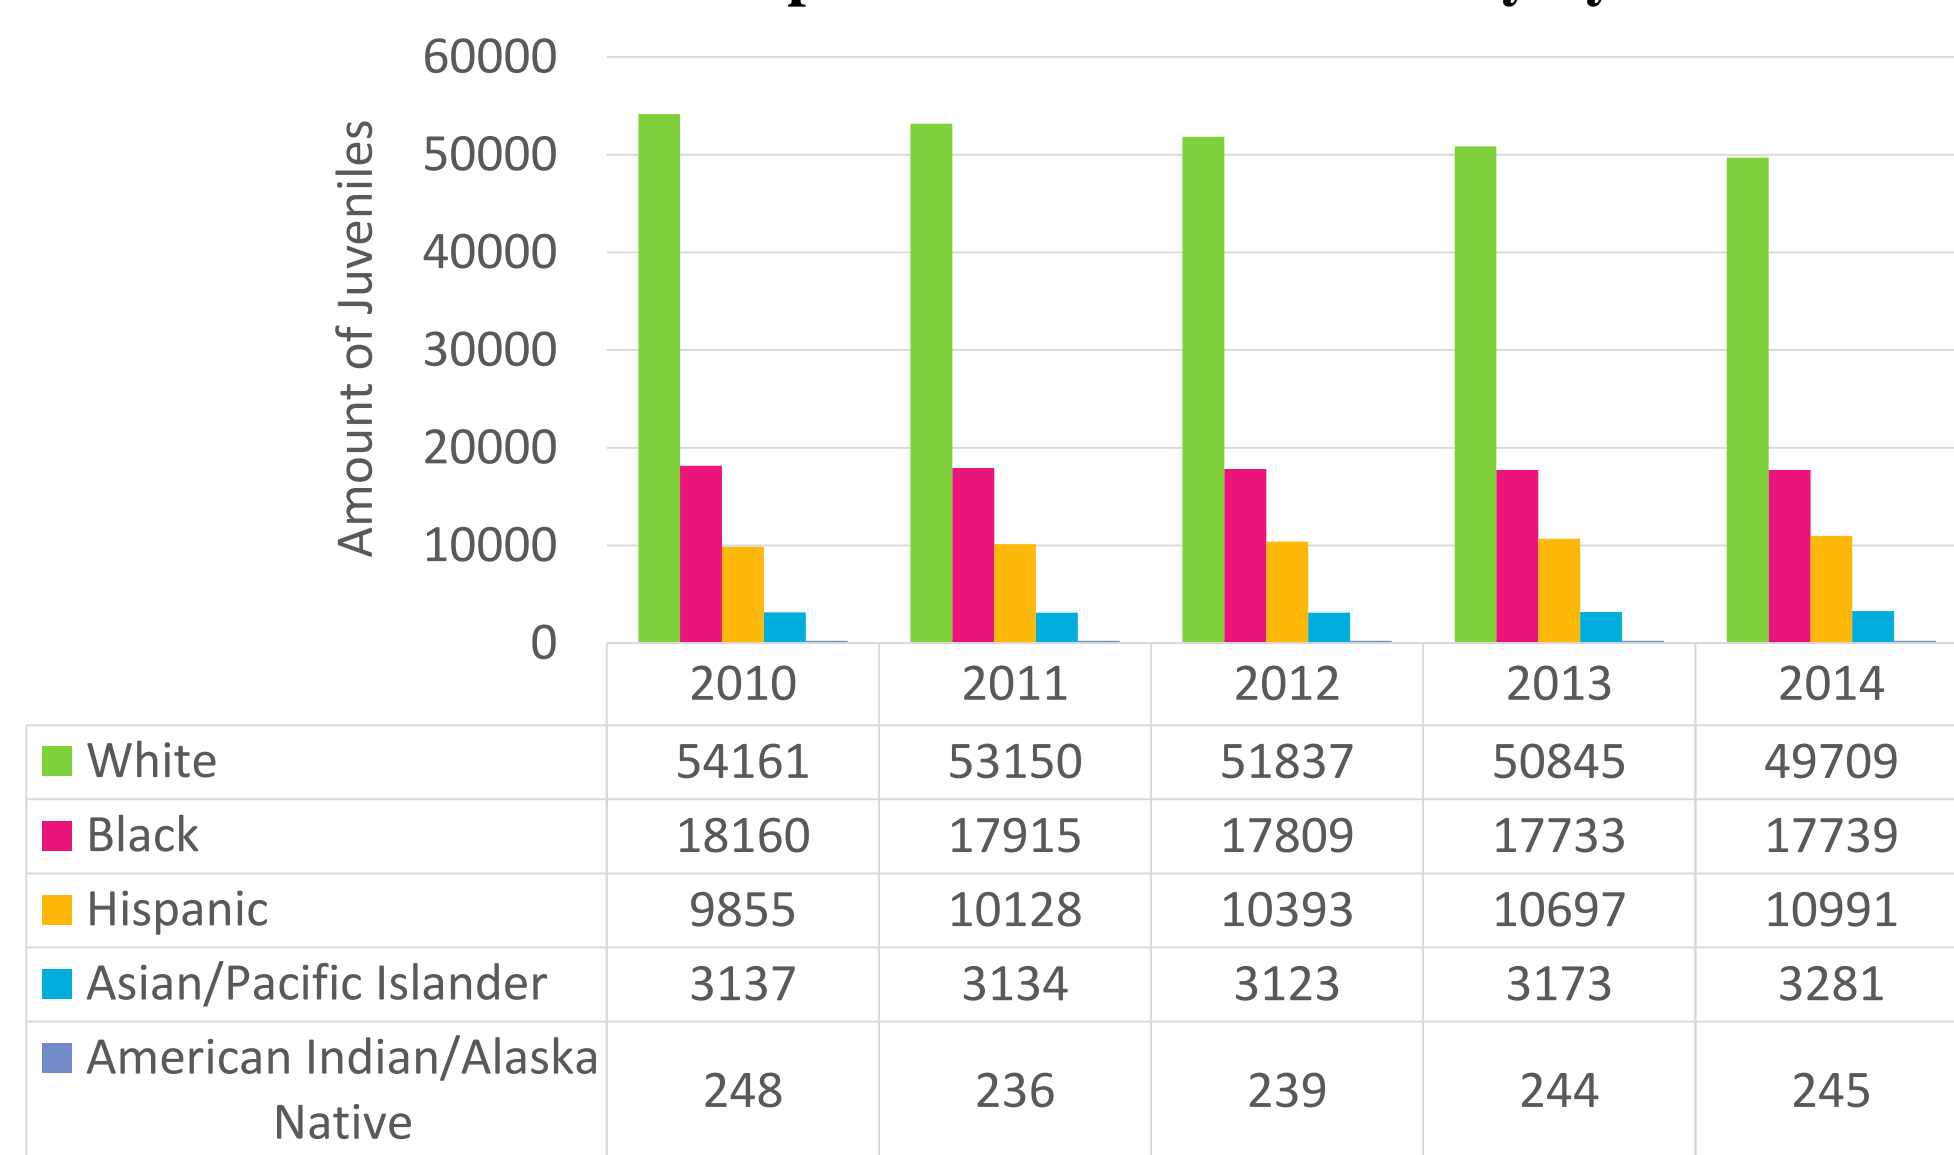

Objectives

- Compile a source of data and information that will provide a basic understanding of Monroe County's current criminal justice situation.
- Present this material in a manner that is easily understandable to the public, conveys significance of information and underlying aspects that may not at first be apparent.
- This project does not intend to extensively analyze data, merely to present information for a general understanding of Monroe County's current standing in relation to criminal justice.
- In the future this information will be divided into categories of different data aspects, and developed into various papers with more in-depth analysis.

Adult Sentence Types for Felony Charges in Monroe County, NY (2010-2013)

Adult Sentence Types for Misdemeanor Charges in Monroe County, NY (2010-2013)

Juvenile Data

Juvenile Offender Population of Monroe County By Age

Juvenile Offender Population of Monroe County by Race

Juvenile Criminal Activity (Non Property Related)

Rochester Police Department Data

Gender Composition of Rochester Police Department

Racial Composition of Rochester Police Department