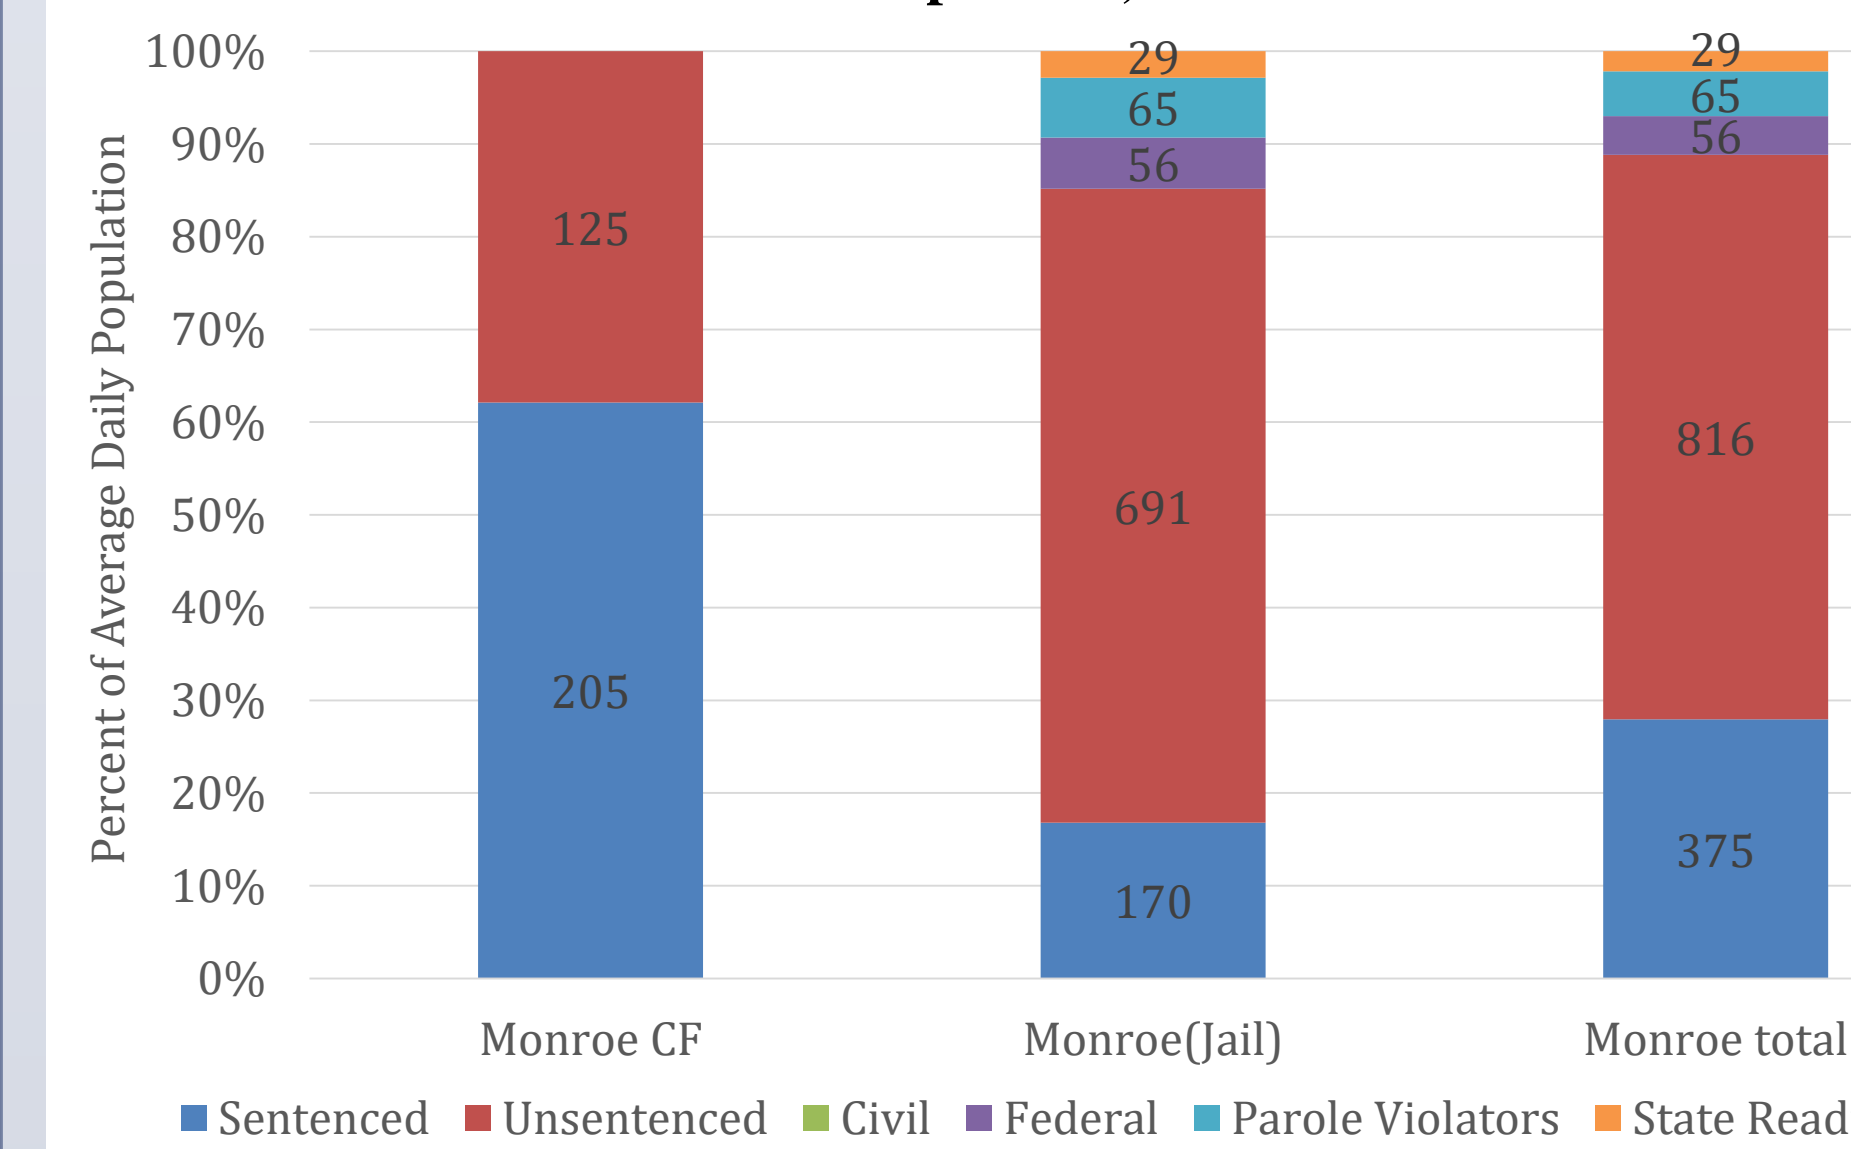

Monroe County Jail and Correctional Facility (CF) Population Composition, 2014

References

- Full reference list available upon request.
- New York State Division of Criminal Justice Services (NYS DCJS) (2015a). Monroe County Adult Arrests Disposed, Division of Criminal Justice Services. Retrieved from: <http://www.criminaljustice.ny.gov/crimnet/ojsa/dispos/monroe.pdf>
- NYS DCJS (2015b). Law enforcement personnel in 2014, Division of Criminal Justice Services. Retrieved from: <http://www.criminaljustice.ny.gov/crimnet/ojsa/2014-le-personnel.pdf>
- NYS DCJS (2016a). New York state arrest among 16-17 years old, Division of Criminal Justice Services. Retrieved from: <http://www.criminaljustice.ny.gov/crimnet/ojsa/dispo-youth-arrests/monroe.pdf>
- NYS DCJS (2016b). Jail population outside New York City: Annual, Division of Criminal Justice Services. Retrieved from: <http://www.criminaljustice.ny.gov/crimnet/ojsa/jail_pop_y.pdf>

Contact Information

Center For Public Safety Initiatives
Department of Criminal Justice
www.rit.edu/cla/criminaljustice/cpsi