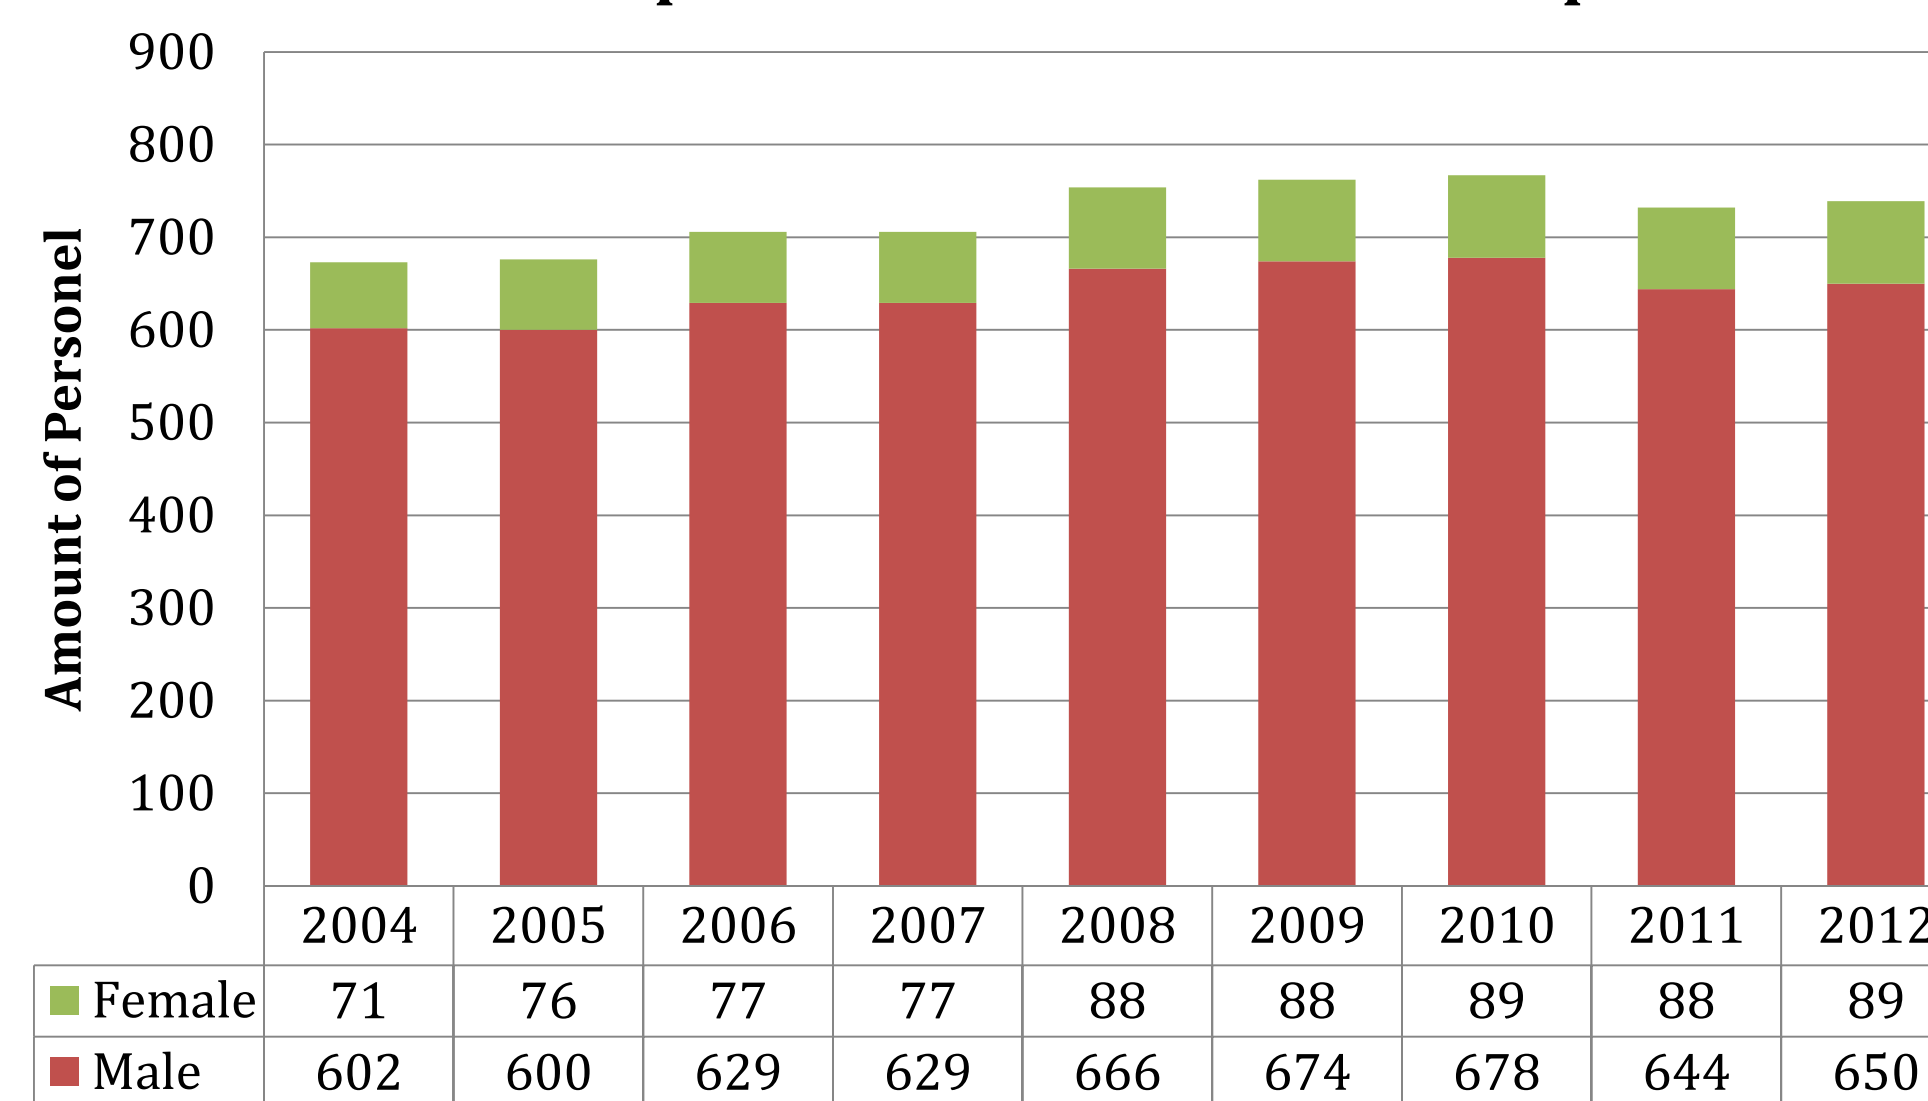

Juvenile Offender Population of Monroe County by Race

Juvenile Criminal Activity (Non Property Related)

Rochester Police Department Data

Gender Composition of Rochester Police Department

Racial Composition of Rochester Police Department