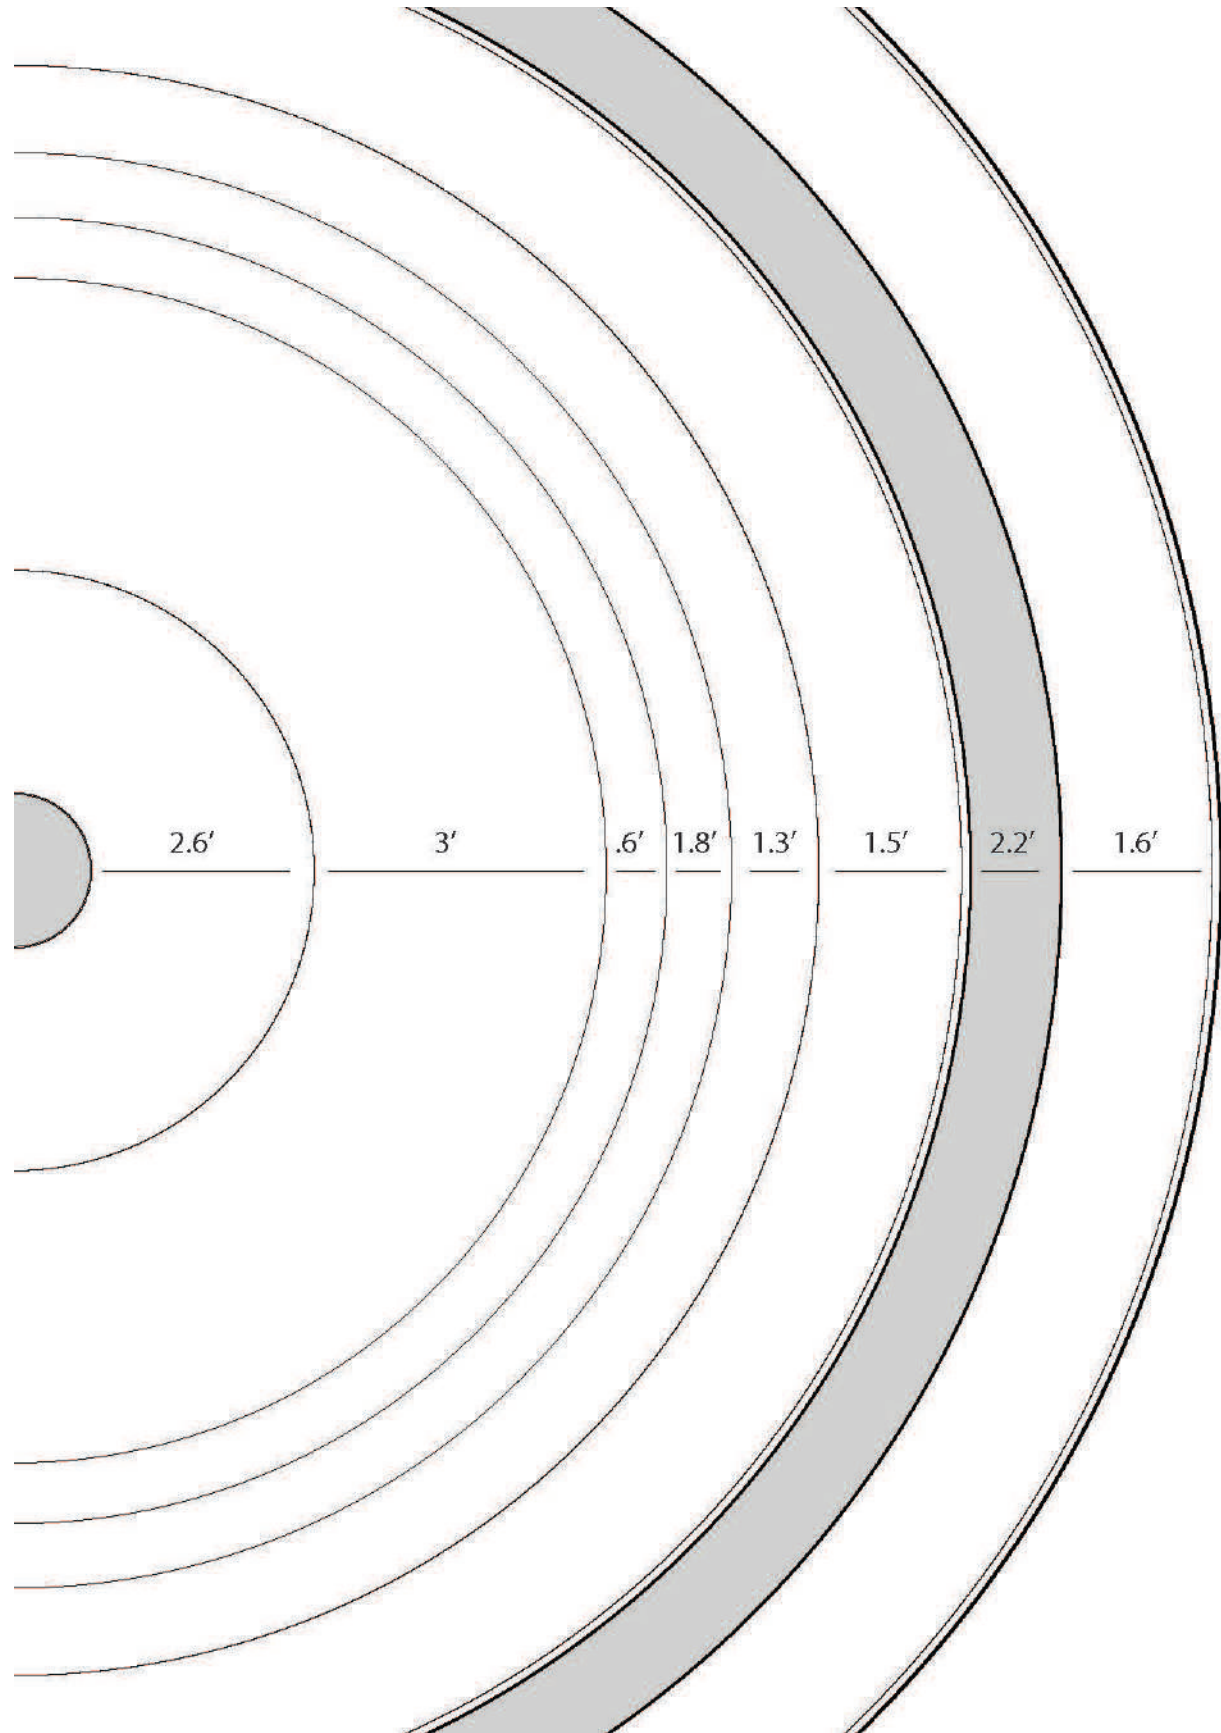

# NATURE

The nature exhibit located on the south side of campus will invite students to reflect and graduates to make a wish. In the center of the platform will lie a concrete wishing well; designed for graduating seniors to toss a dissolvable coin upon their exit from RIT. The mission is to create a space and a ritual in which the graduates can leave a part of themselves at RIT in the form of a wish.

– Henry David Thoreau

**Arial (1:500):**  
Solar Power and trail

**East Elevation (1:75):**

Wishing well (1) and seating (2) - molded concrete  
Platform (3) - wooden deck (Ipe, Maple, or Pine)

**Well Profile (1:25):**  
Dual-tier wishing well made out of cast concrete

**Well Detail – Top (1:10):**  
Angled interior of the well, with pump nozzle in the center.

**Well Section (1:10):**  
Drainage resivoir (1), water pump (2), power line running to solar power (3)

**Seat Detail (1:10):**  
Angled bench seating, cast concrete

**congratulations,  
this coin represents your wish for  
humanity. toss it in the wishing  
well located on the southern end of  
campus.**

**Material:**

Concrete (cast) – Well, Seating

Maple – Deck

Linseed Oil – Finish