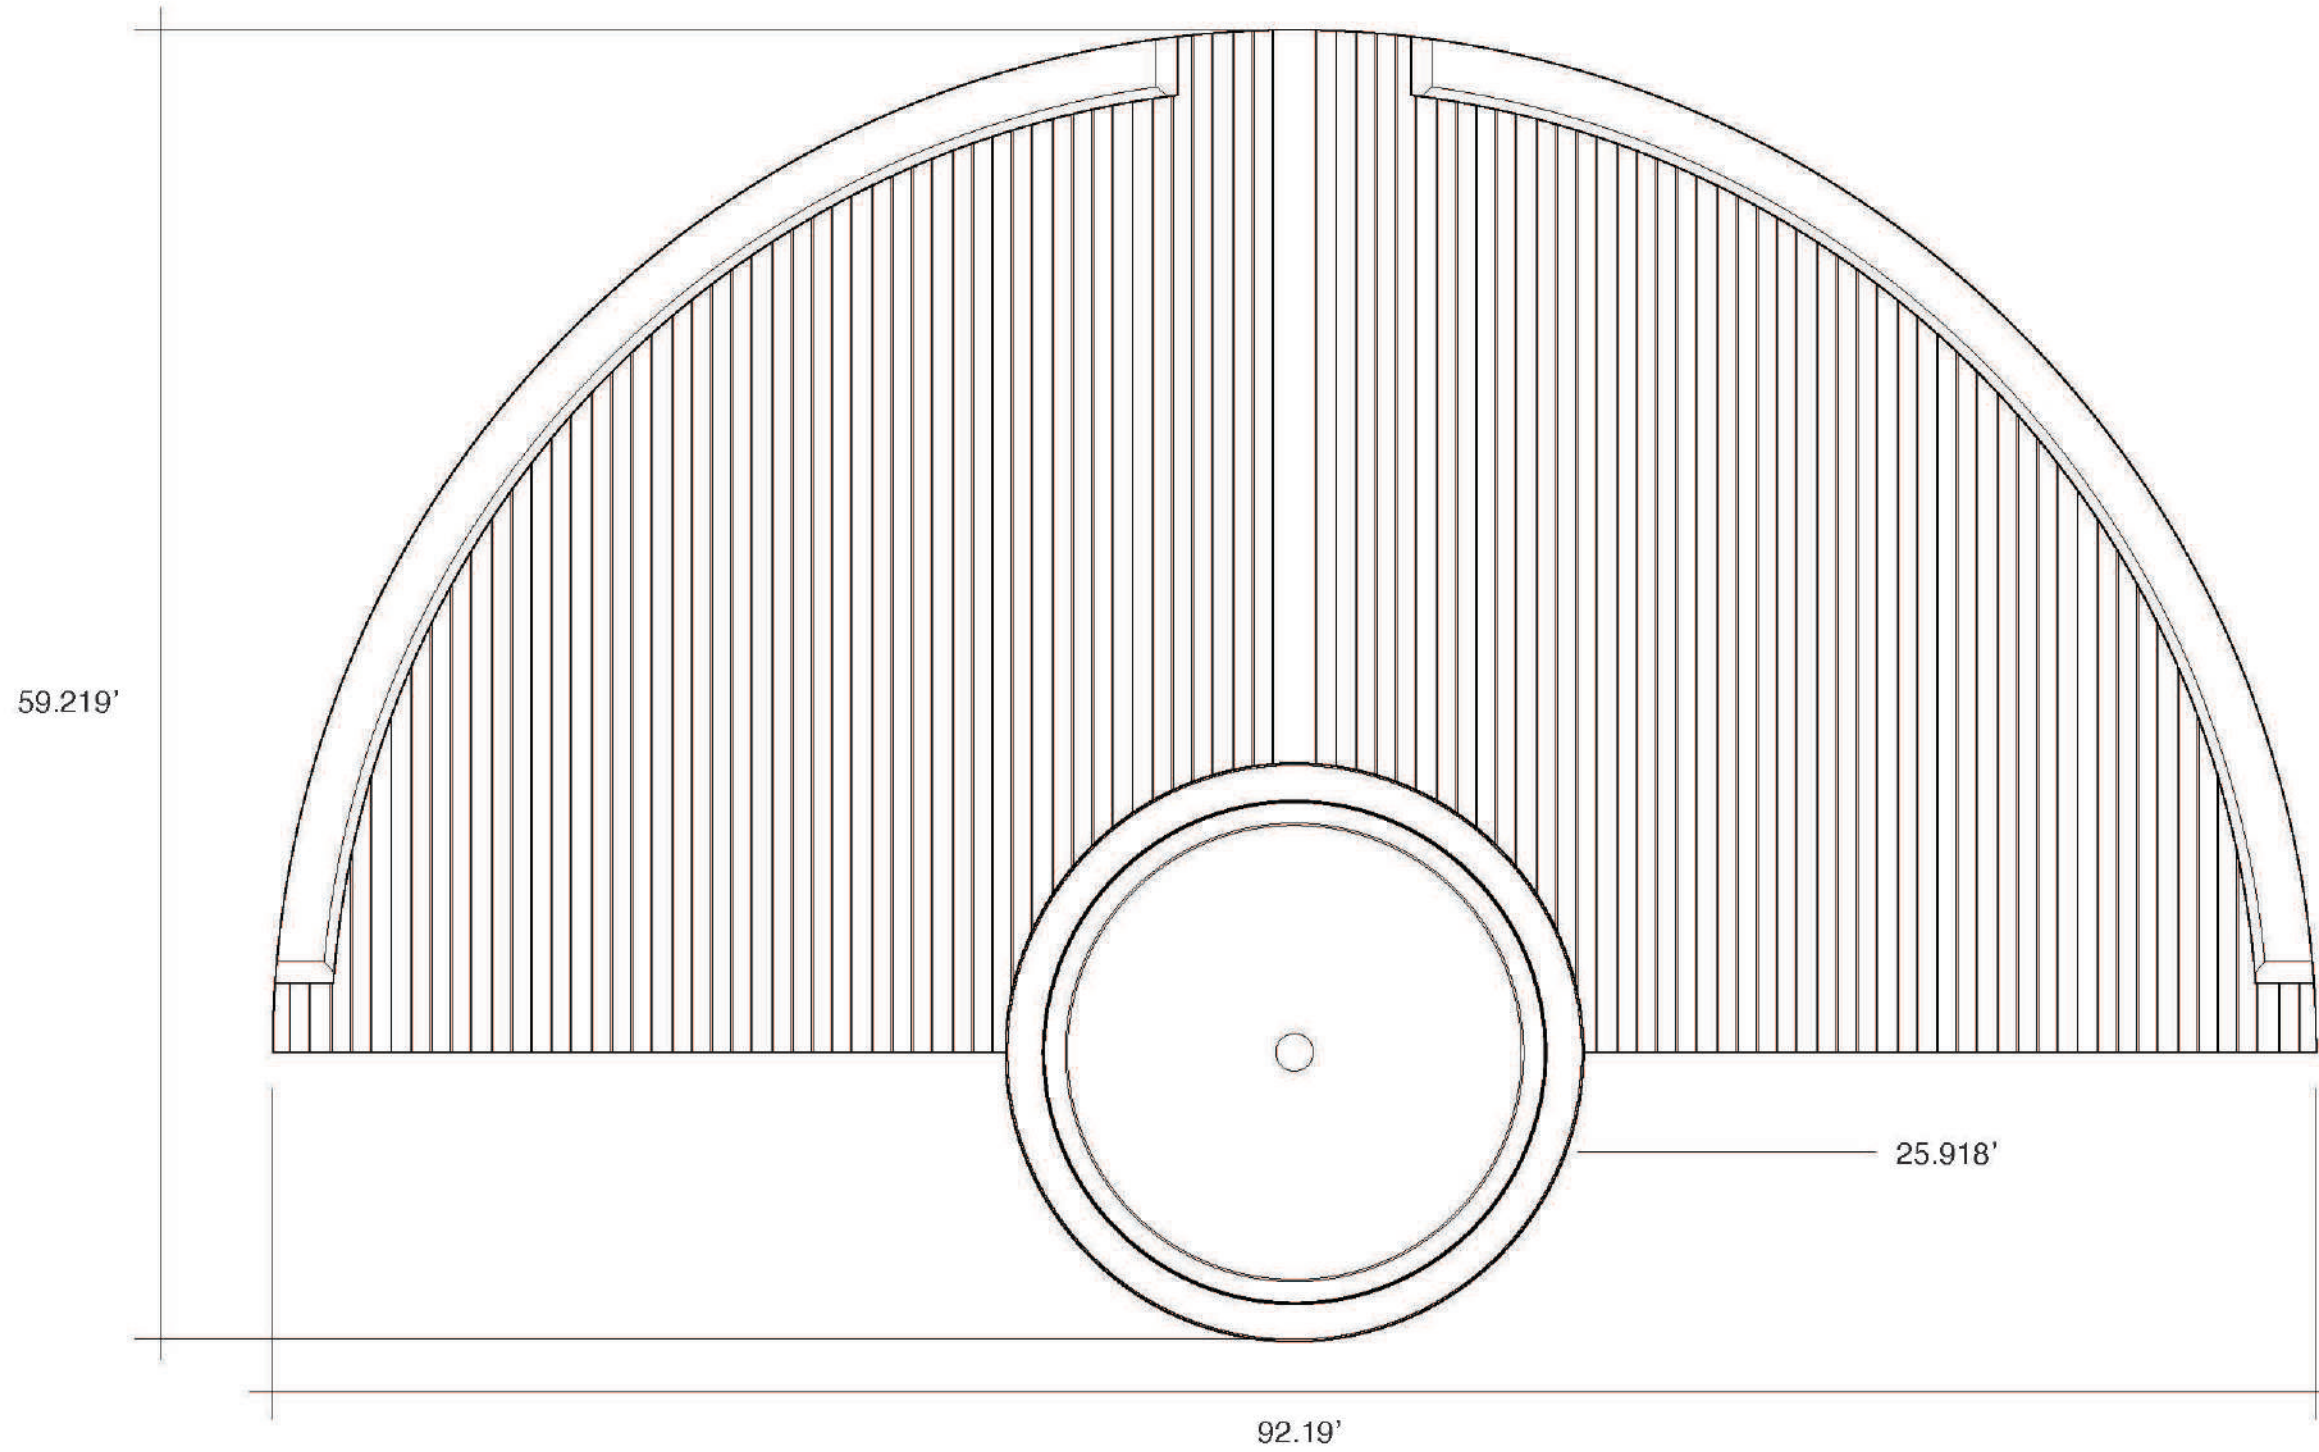

– Henry David Thoreau

**Arial (1:500):**  
Solar Power and trail

**East Elevation (1:75):**

Wishing well (1) and seating (2) - molded concrete  
Platform (3) - wooden deck (Ipe, Maple, or Pine)

**Well Profile (1:25):**  
Dual-tier wishing well made out of cast concrete

**Well Detail – Top (1:10):**  
Angled interior of the well, with pump nozzle in the center.

**Well Section (1:10):**  
Drainage resivoir (1), water pump (2), power line running to solar power (3)

**Seat Detail (1:10):**  
Angled bench seating, cast concrete