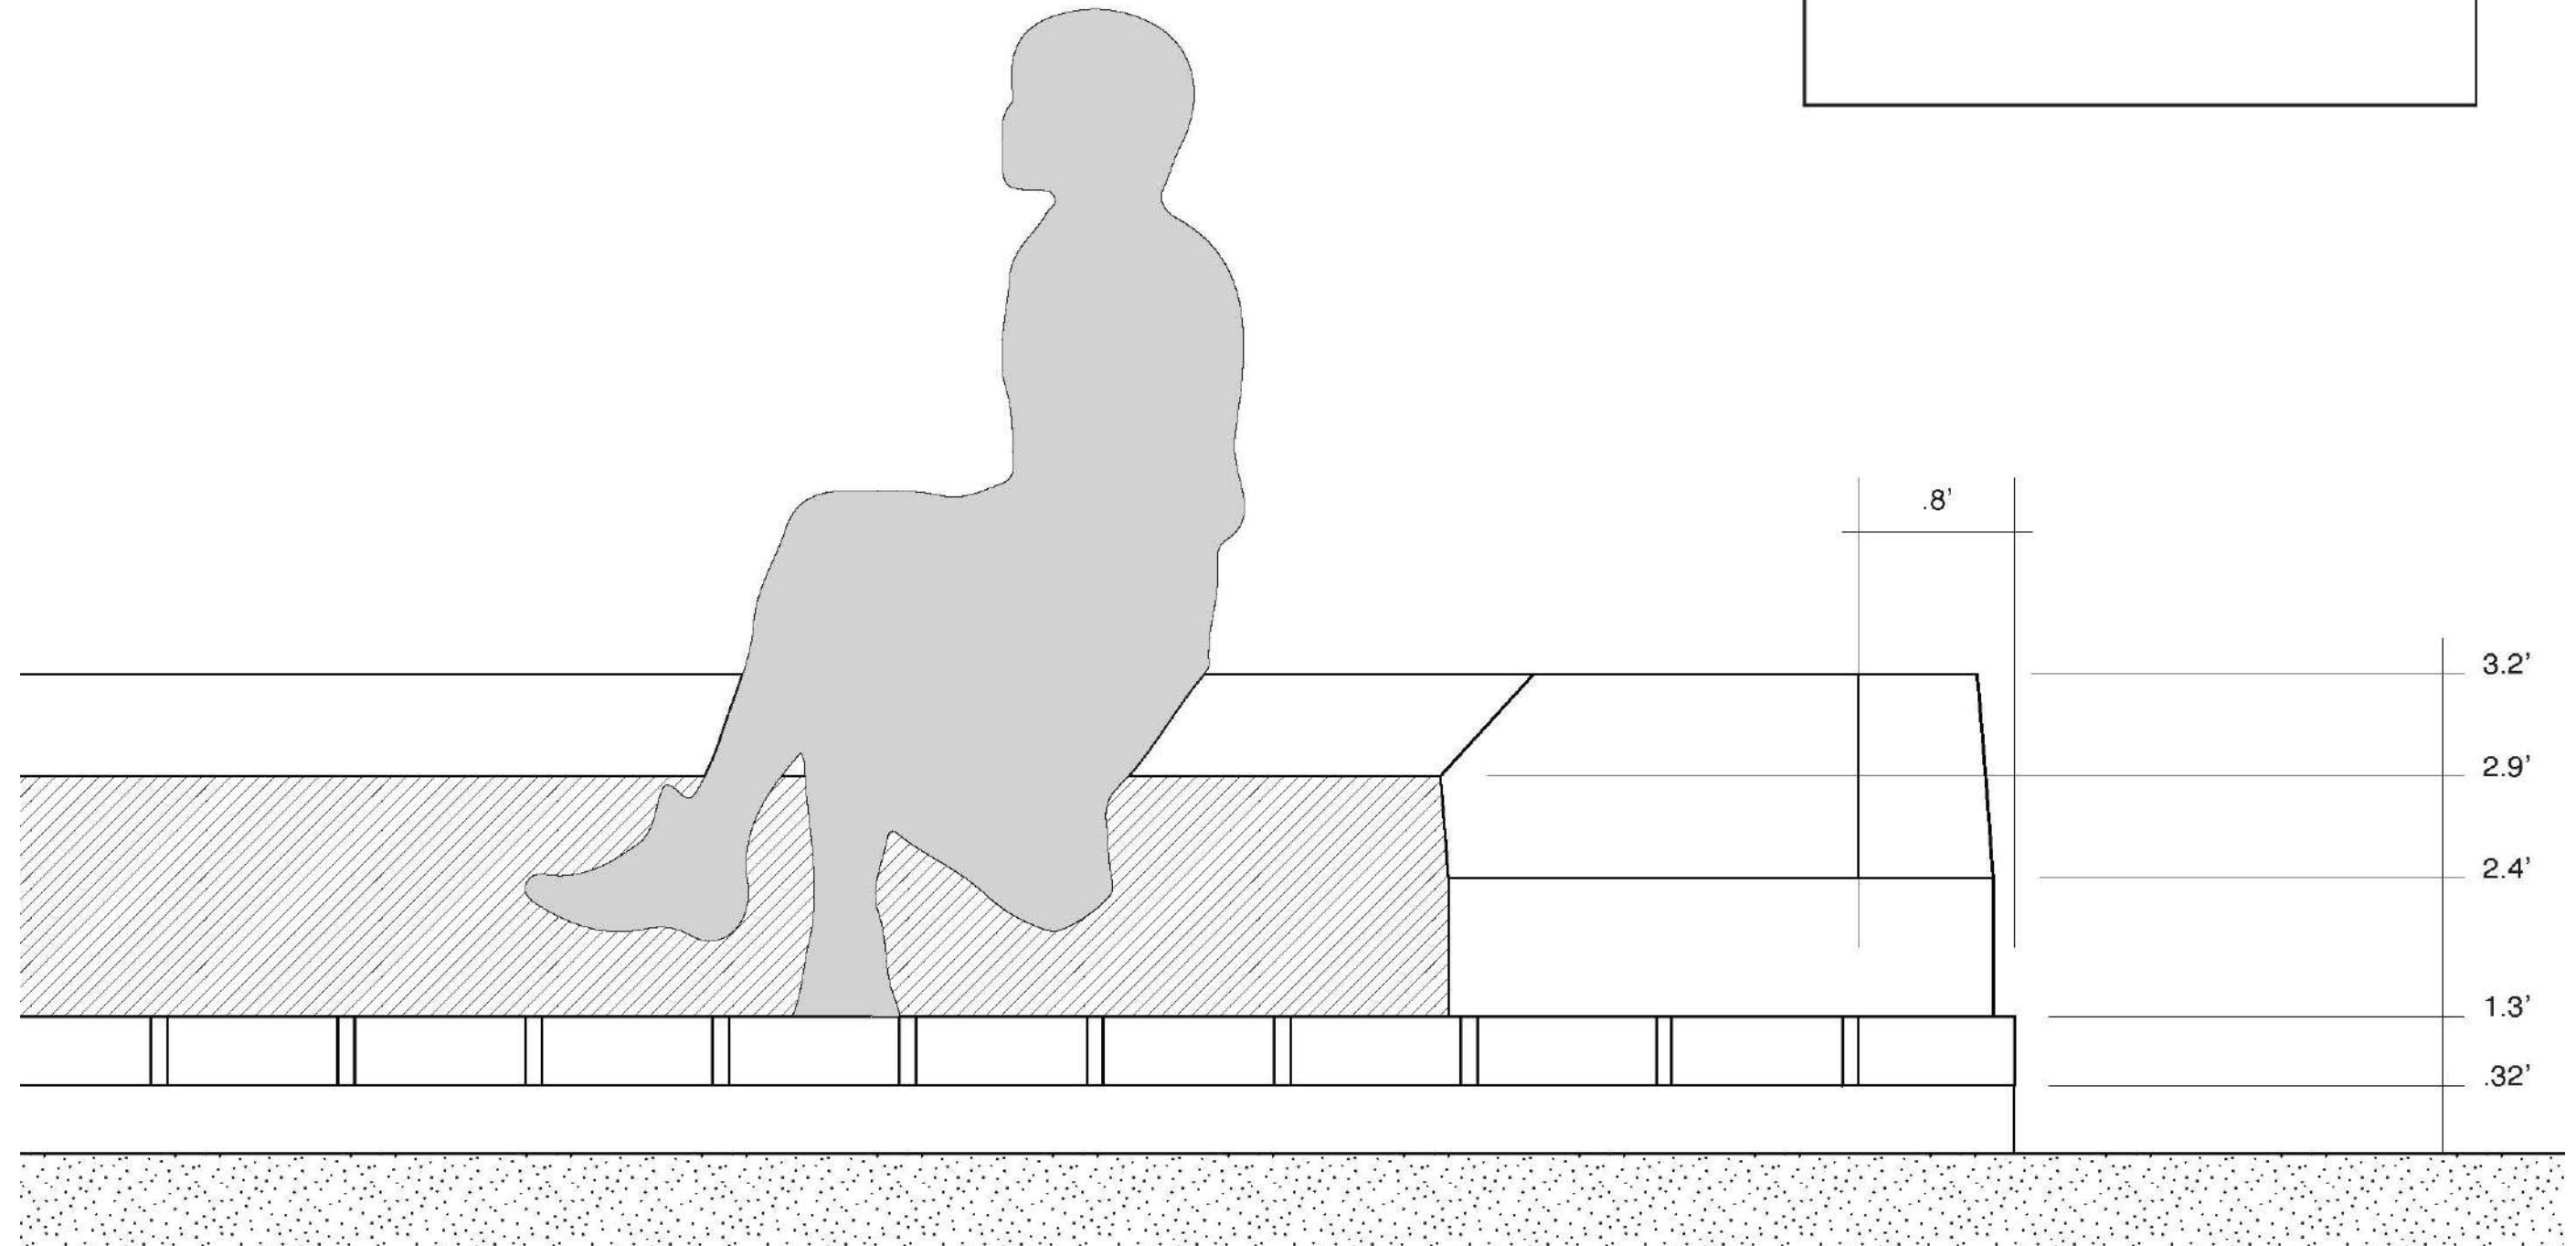

– Henry David Thoreau

**Arial (1:500):**  
Solar Power and trail

**East Elevation (1:75):**

Wishing well (1) and seating (2) - molded concrete  
Platform (3) - wooden deck (Ipe, Maple, or Pine)

**Well Profile (1:25):**  
Dual-tier wishing well made out of cast concrete

**Well Detail – Top (1:10):**  
Angled interior of the well, with pump nozzle in the center.

**Well Section (1:10):**  
Drainage resivoir (1), water pump (2), power line running to solar power (3)

**Seat Detail (1:10):**  
Angled bench seating, cast concrete