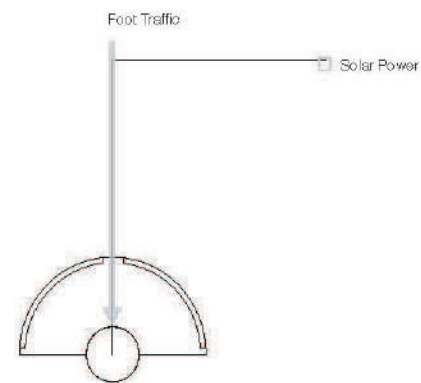

Arial (1:500):
Solar Power and trail