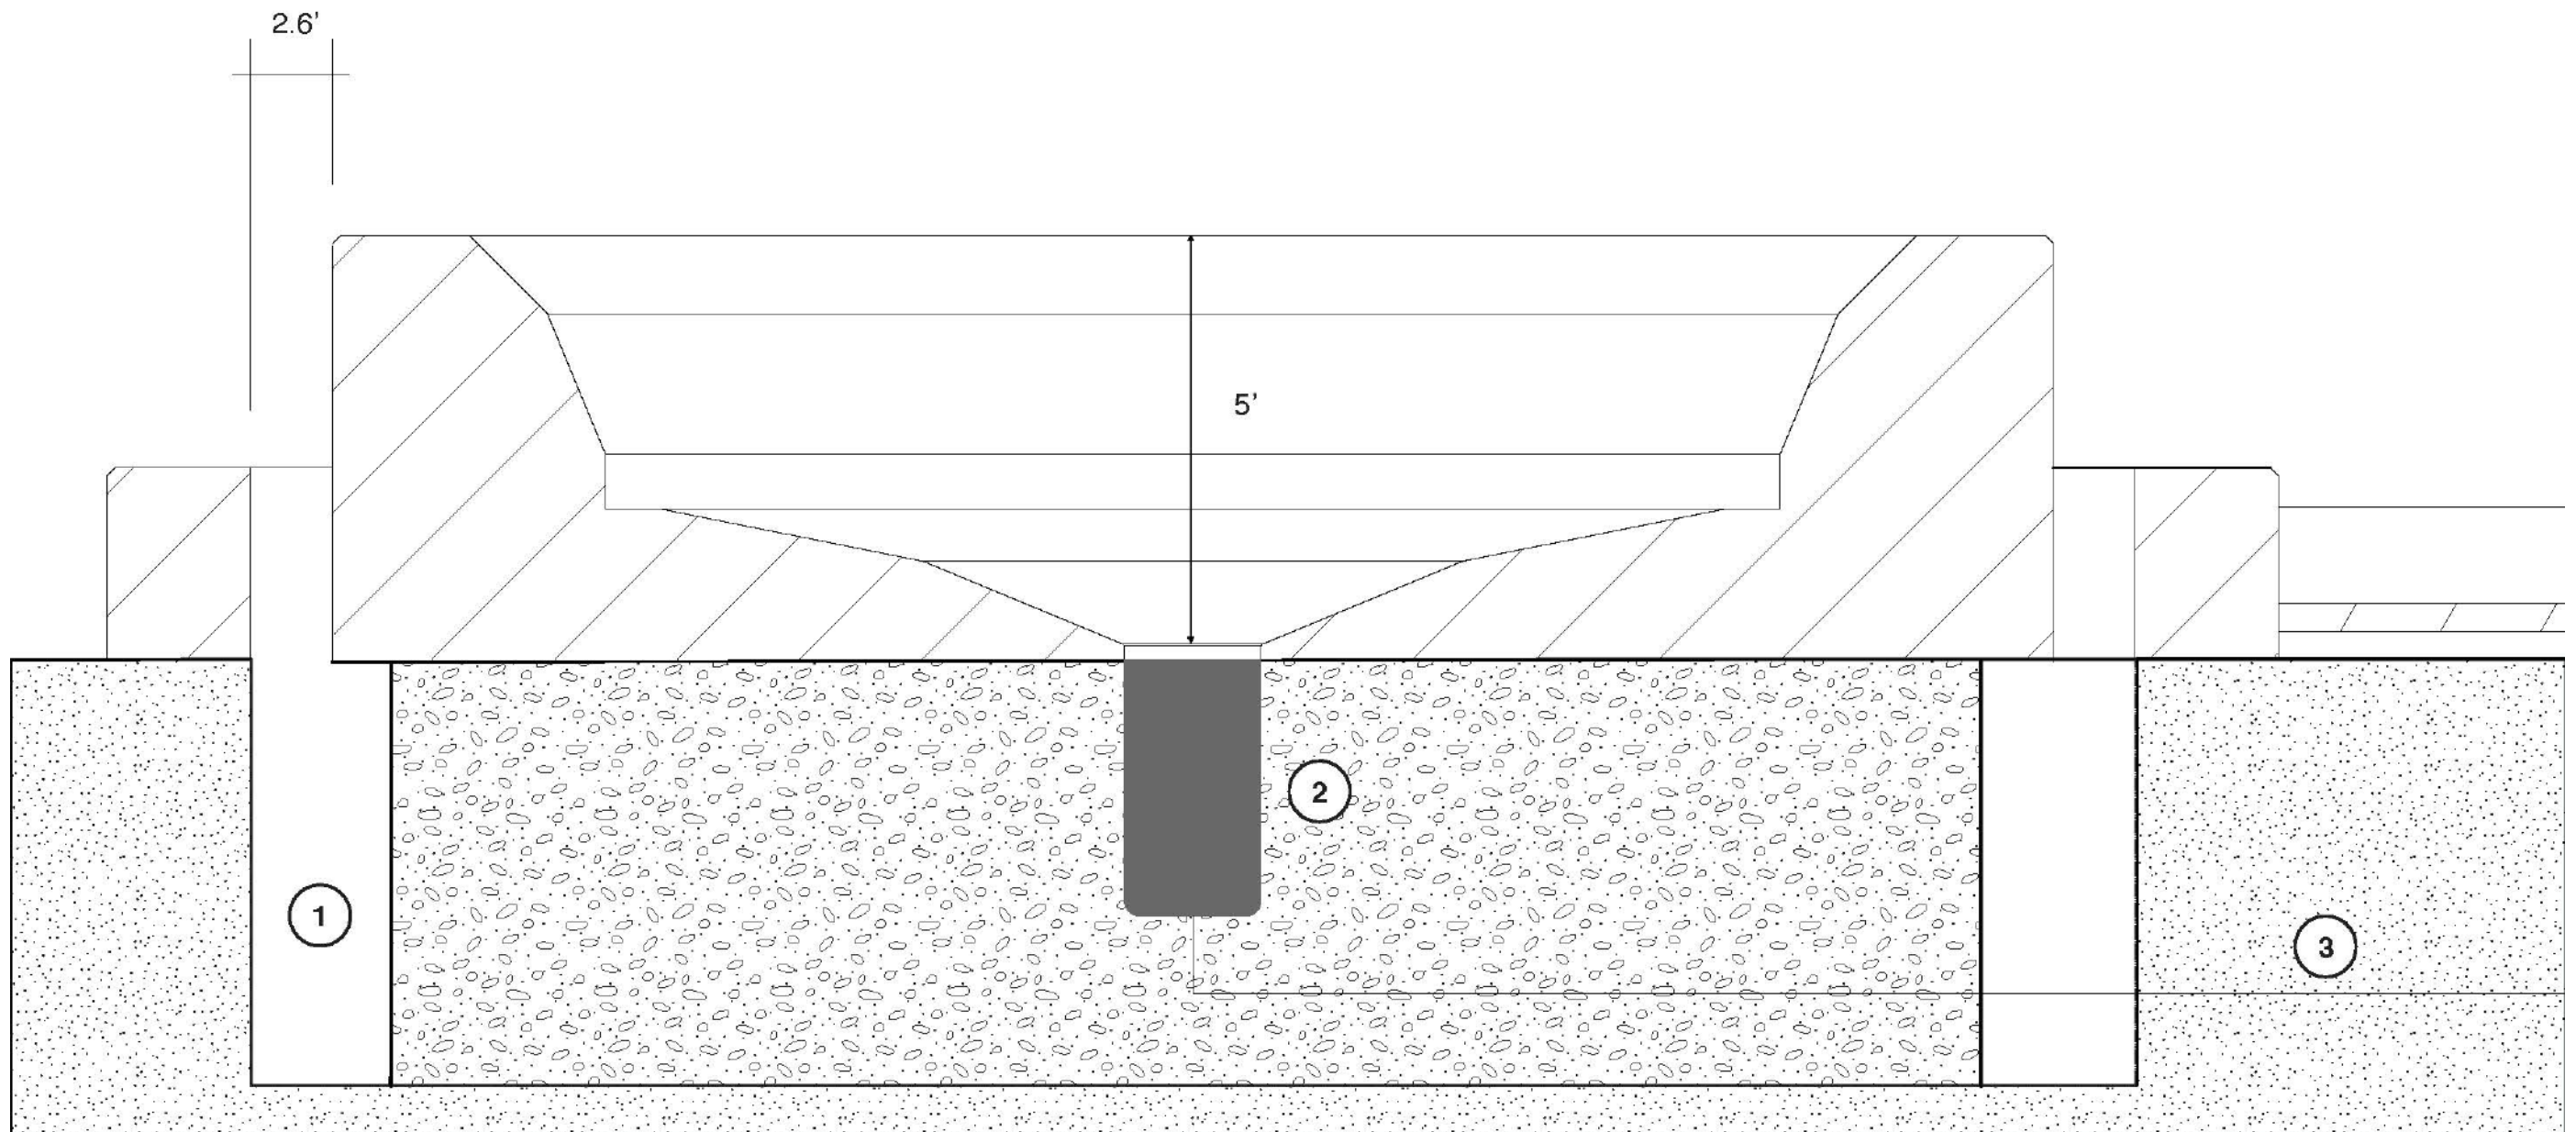

– Henry David Thoreau

**Arial (1:500):**  
Solar Power and trail

**East Elevation (1:75):**

Wishing well (1) and seating (2) - molded concrete  
Platform (3) - wooden deck (Ipe, Maple, or Pine)

**Well Profile (1:25):**  
Dual-tier wishing well made out of cast concrete

**Well Detail – Top (1:10):**  
Angled interior of the well, with pump nozzle in the center.

**Well Section (1:10):**  
Drainage resivoir (1), water pump (2), power line running to solar power (3)

**Seat Detail (1:10):**  
Angled bench seating, cast concrete