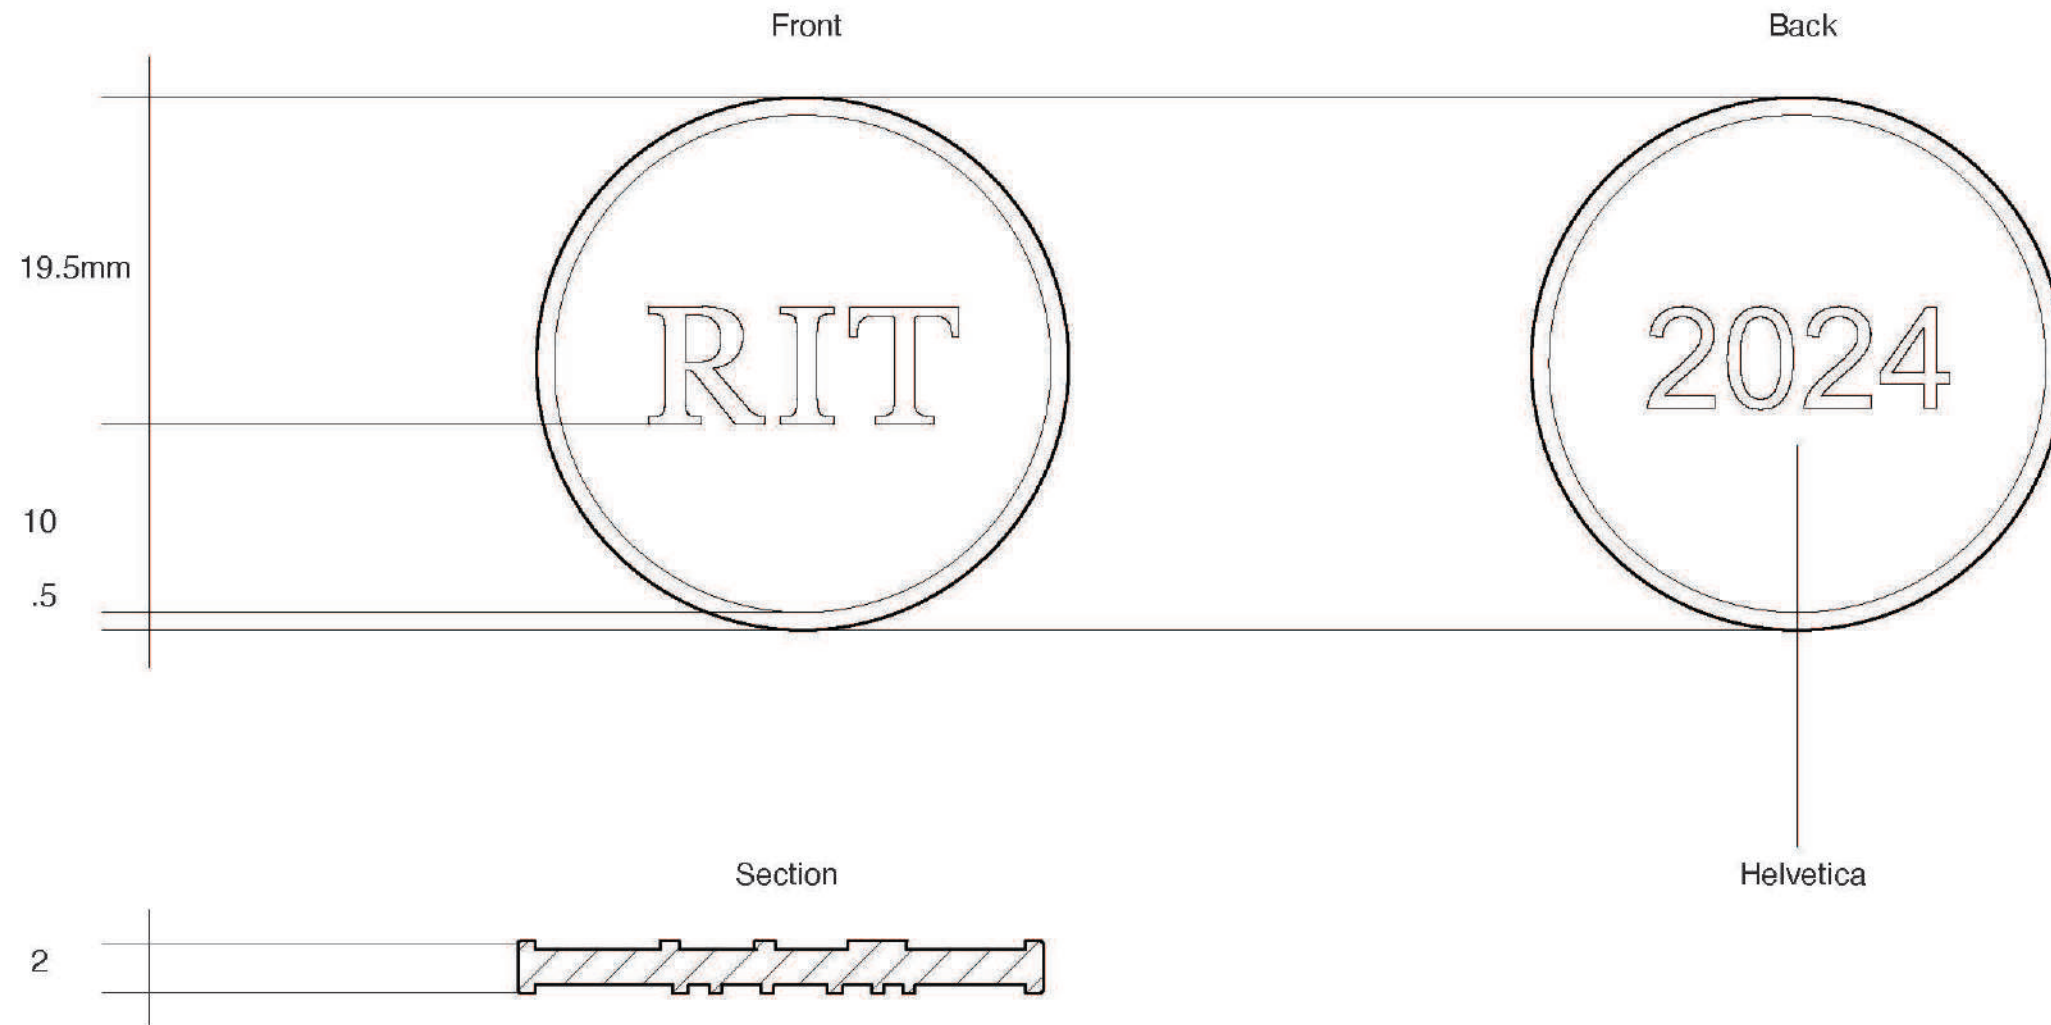

**Well Detail – Top (1:10):**  
Angled interior of the well, with pump nozzle in the center.

**Well Section (1:10):**  
Drainage resivoir (1), water pump (2), power line running to solar power (3)

**Seat Detail (1:10):**  
Angled bench seating, cast concrete

**congratulations,  
this coin represents your wish for  
humanity. toss it in the wishing  
well located on the southern end of  
campus.**

**Material:**

Concrete (cast) – Well, Seating

Maple – Deck

Linseed Oil – Finish