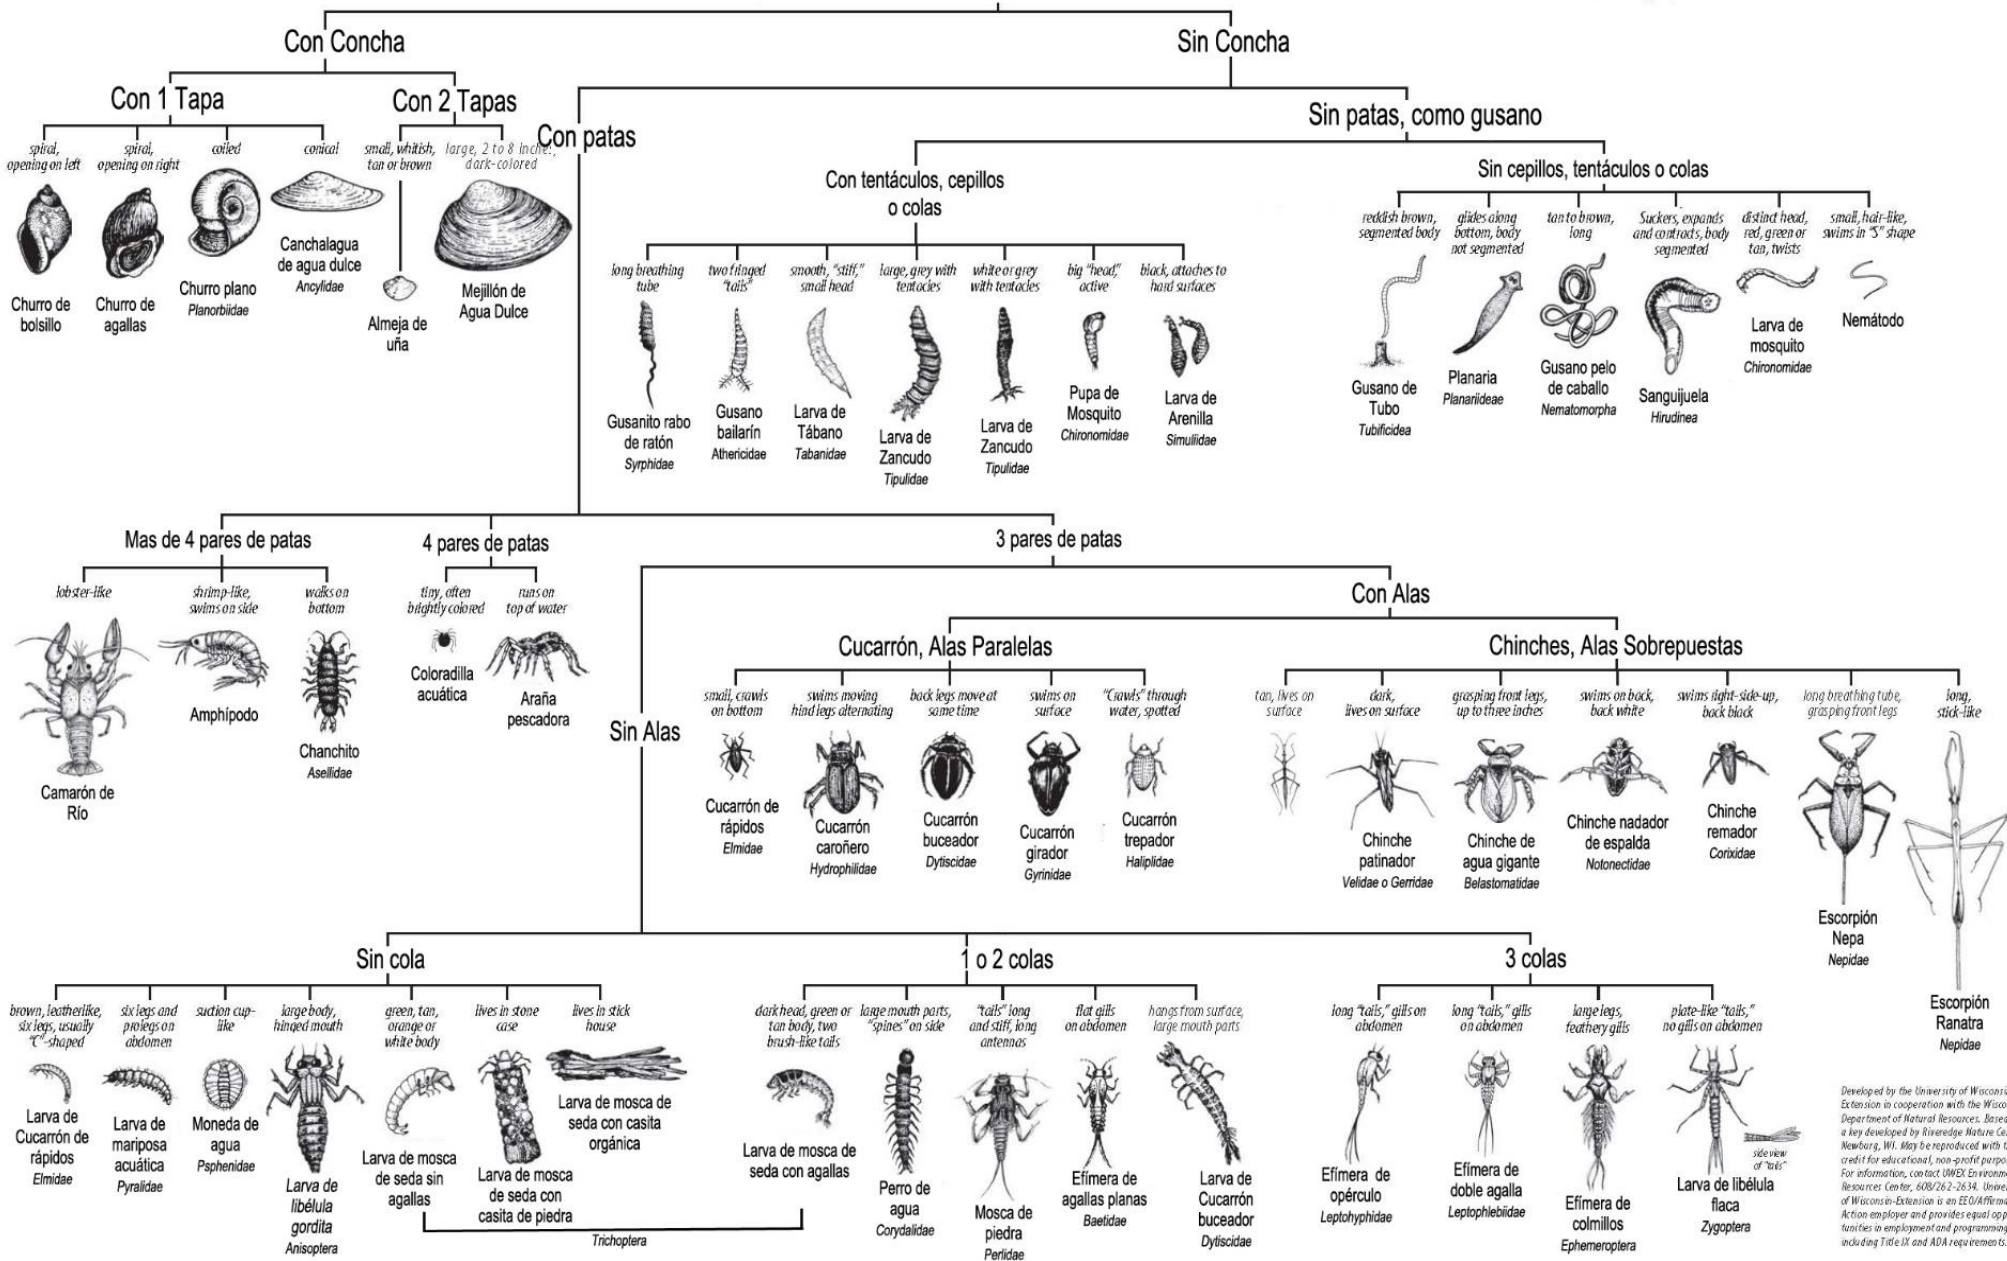

Clave a los Macroinvertebrados del Rio

(Sizes of illustrations are not proportional.)