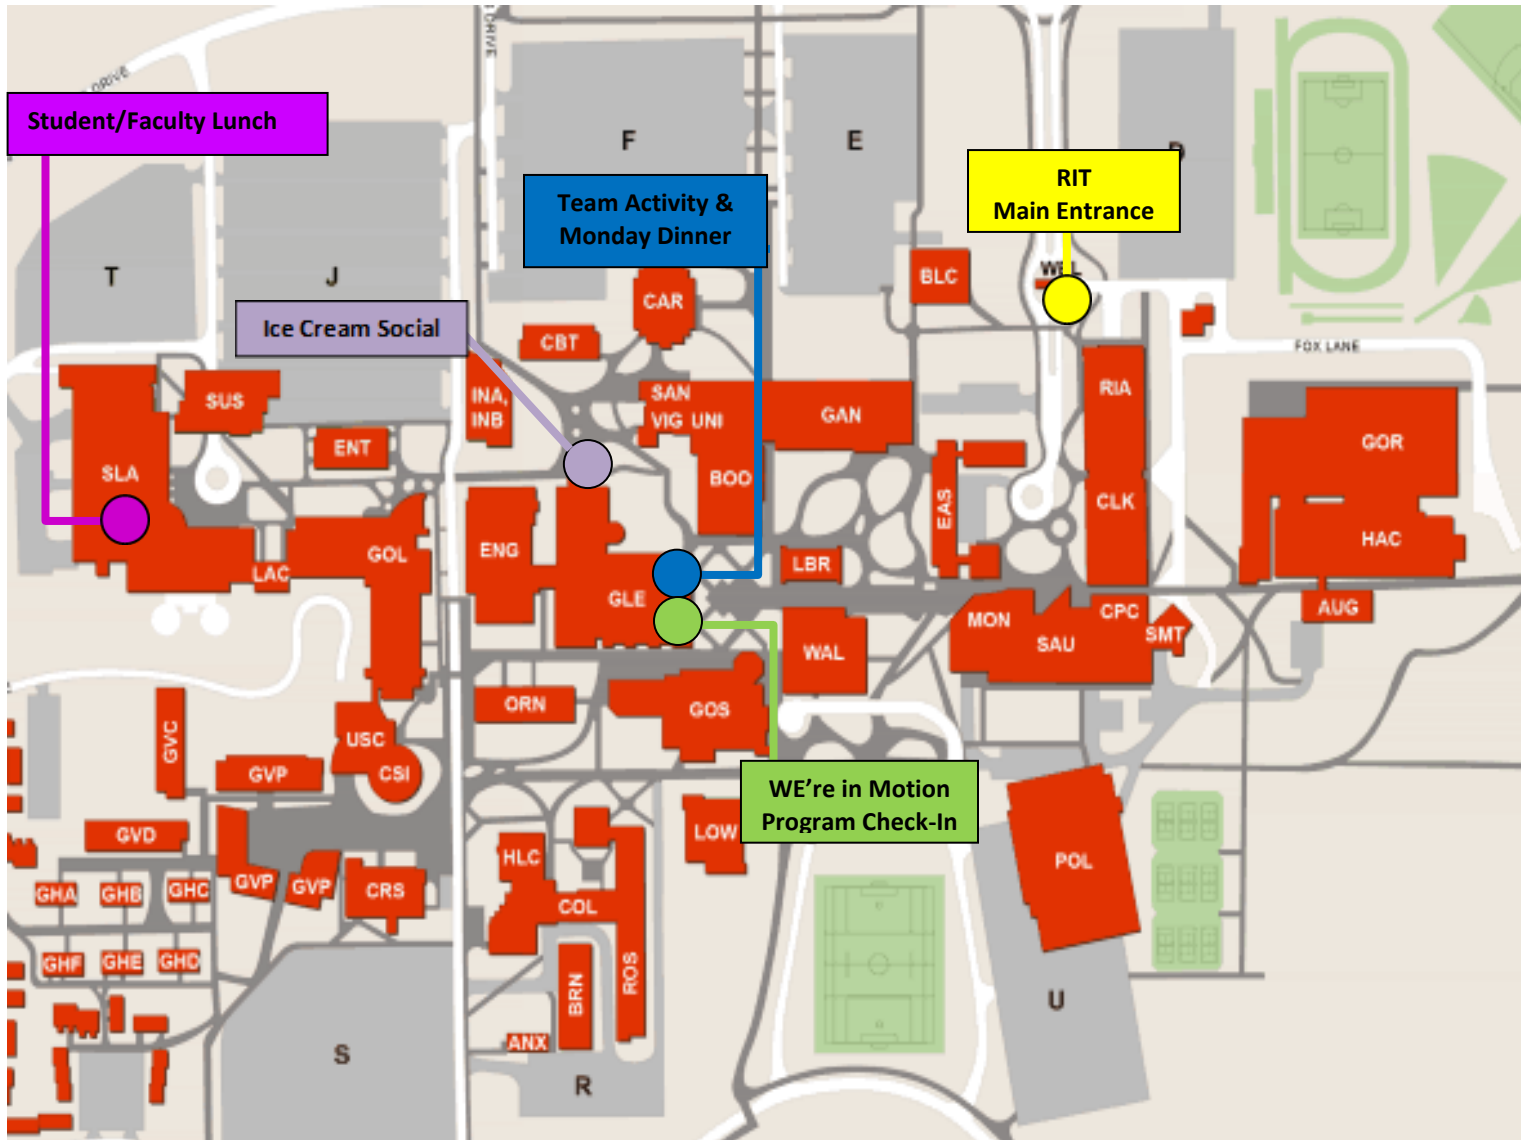

WE@RIT WE're In Motion Program

Campus Map for Program Events & Activities

(Coordinates with WIM Program Schedule)

	Main Entrance
	Unity Quad Monday Ice Cream Social
	James E. Gleason Hall (GLE) Monday Team Activity & Monday Dinner
	Gordon Atrium Monday We're in Motion Program Check In
	Slaughter Hall (SLA) 2230/2240 Tuesday Student/Faculty Lunch