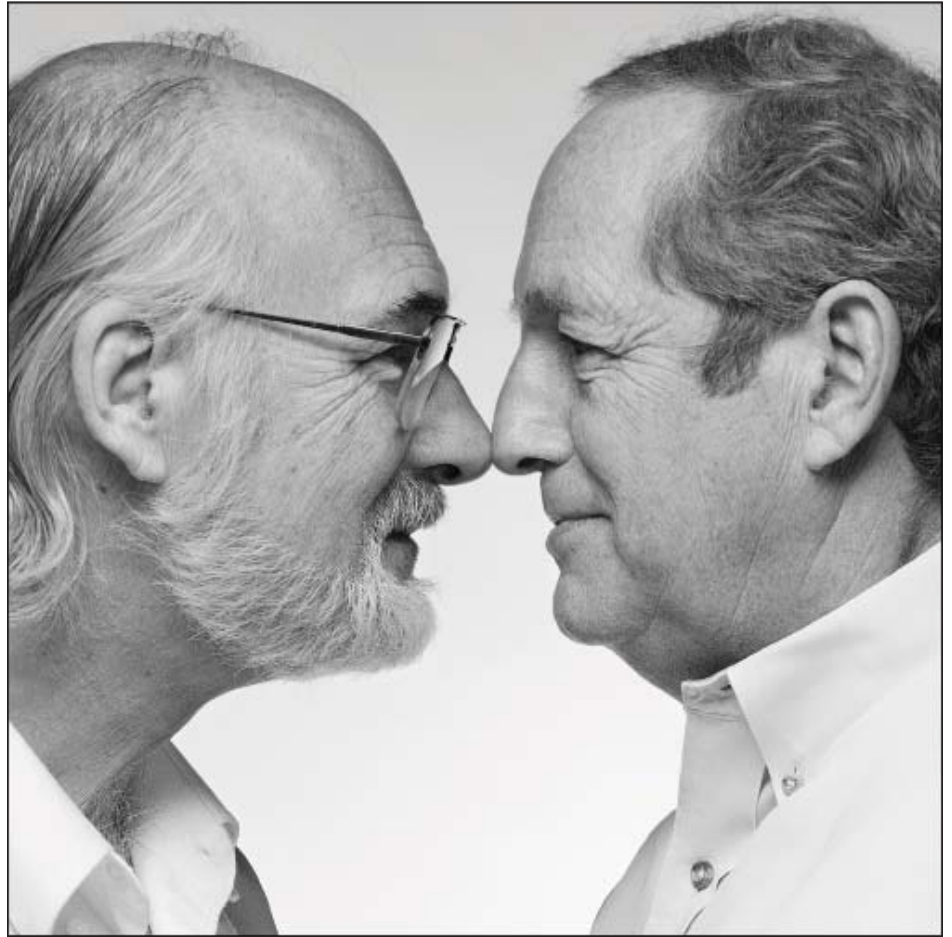

# Aboutfaces

John Roche, associate professor, English

Jeffrey Wagner, associate professor, economics

Alfreda Brown, interim chief diversity officer

These photographs are from an ongoing project called *Colleagues* begun in 2005 by John Retallack '70 (photography), chair of the visual media program in the College of Imaging Arts and Sciences.

"They are portraits," he says, "but I prefer to think of them as character studies. The project, driven by my interest in people, has introduced me to colleagues from other colleges that I had previously known only by reputation."

Retallack, who has taught at RIT since 1981, has had numerous exhibitions of his work. To see more, visit [www.johnretallack.com](http://www.johnretallack.com).

Tim Engstrom, professor, philosophy

Zerbe Sodervick, associate professor,  
director of extended studies

Elizabeth Mazzolini, assistant professor, English

Andrew Davidhazy '67, '69, left, professor, and William DuBois, chair, School of Photographic Arts  
and Sciences

Lisa Hermsen, assistant professor, English